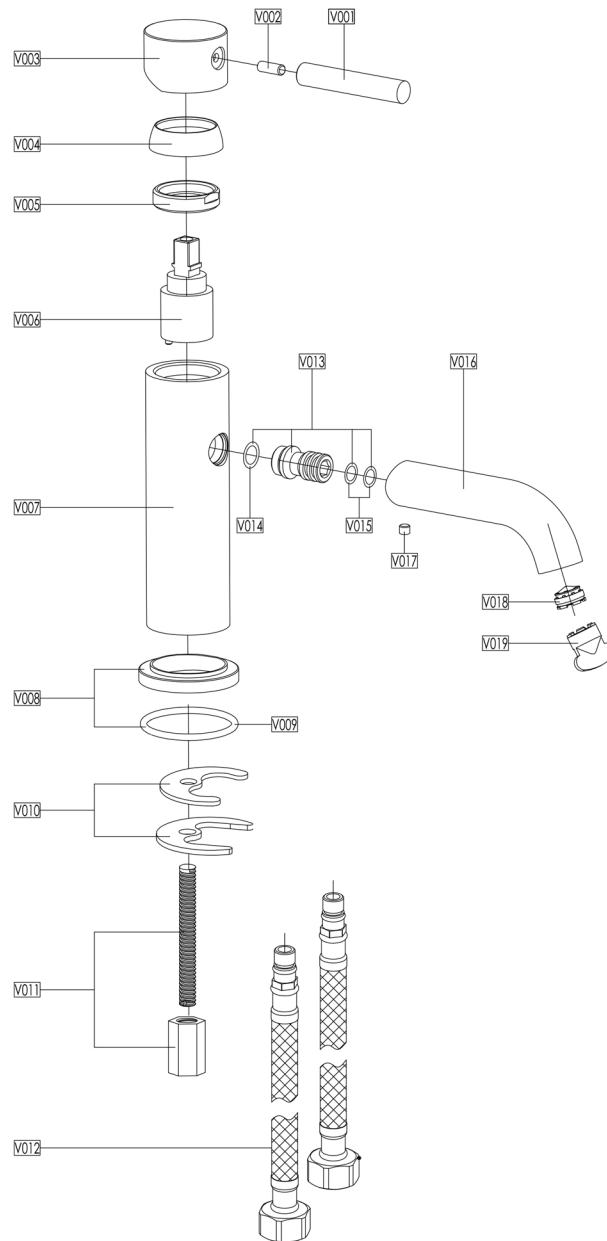

BLOW OUT DRAWING

Product range: VOS

Technical Data Sheet

Product range: VOS

Product code: 28008AMB, 23008ABBR, 27008ABBL, 21008ABRZZ
DH28008AMB, DH23008ABBR, DH27008ABBL

Finishes Available: Matt Black, Brushed Brass, Brushed Black, Bronze

Min Pressure:

LP 0.2

Approvals:

WRAS

Connections:

G 1/2"

Warranty:

15 Years (5 on cartridges)

Flow Rate

0.2Bar: 3.8L/min

0.5Bar: 4.7L/min

1Bar: 5.4L/min

2Bar: 7.6L/min

3Bar: 9L/min