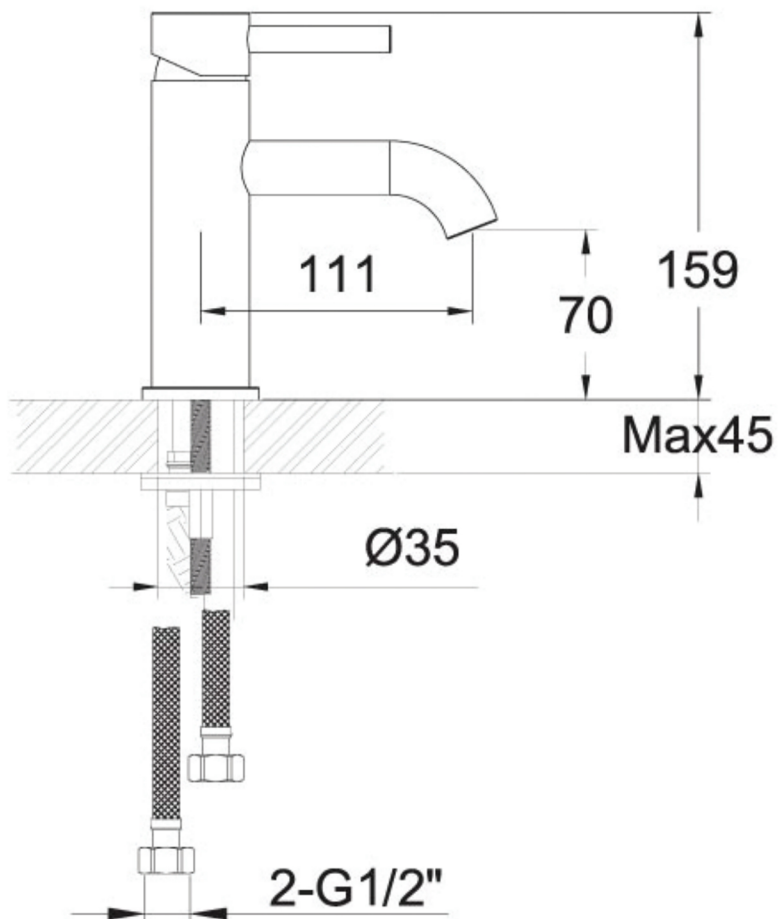

BLOW OUT DRAWING

Product range: VOS

Technical Data Sheet

Product range: VOS

Product code: 28008AMB, 23008ABBR, 27008ABBL, 21008ABRZZ
DH28008AMB, DH23008ABBR, DH27008ABBL

Finishes Available: Matt Black, Brushed Brass, Brushed Black, Bronze

Min Pressure:

LP 0.2

Approvals:

WRAS

Connections:

G 1/2"

Warranty:

15 Years (5 on cartridges)

Flow Rate

0.2Bar: 3.8L/min

0.5Bar: 4.7L/min

1Bar: 5.4L/min

2Bar: 7.6L/min

3Bar: 9L/min