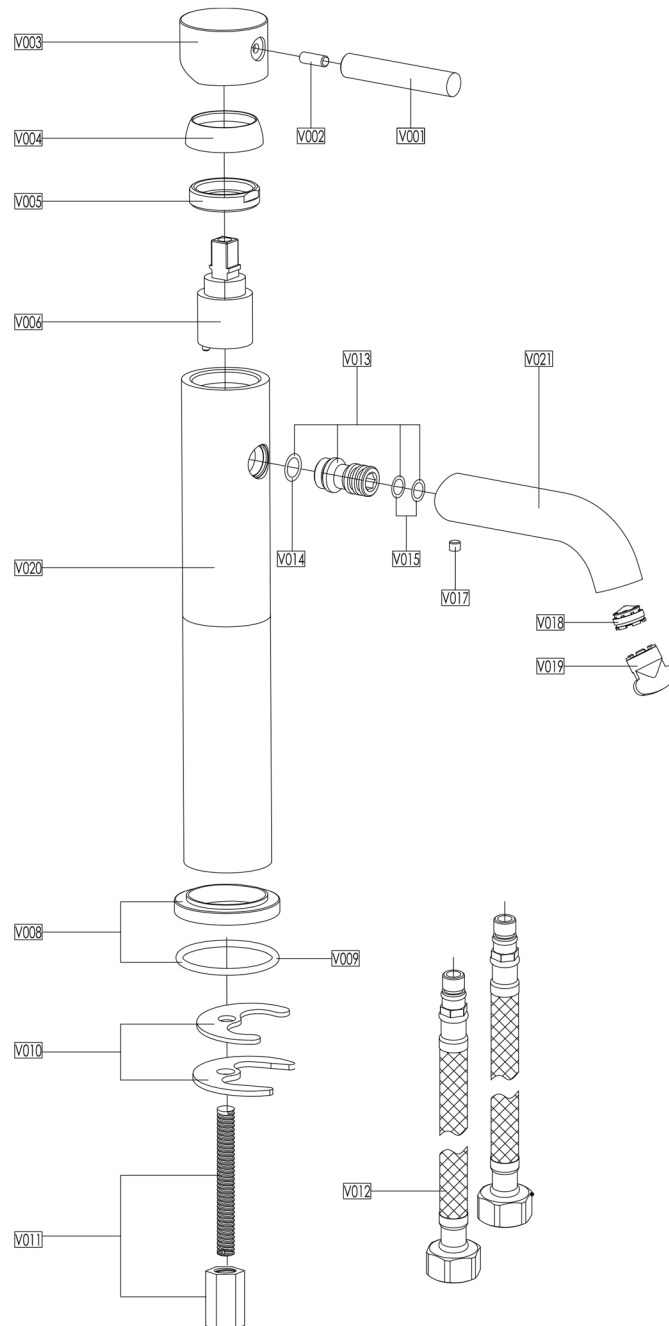

BLOW OUT DRAWING

Product range: VOS

Technical Data Sheet

Product range: VOS

Product code: 28009AMB, 23009ABBR, 27009ABBL, 21009ABRZZ
DH28009AMB, DH23009ABBR, DH27009ABBL

Finishes Available: Matt Black, Brushed Brass, Brushed Black, Bronze

Min Pressure:
MP 0.5

Approvals:
WRAS

Connections:
G 1/2"

Warranty:
15 Years (5 on cartridges)

Flow Rate

0.2Bar:	3.8L/min
0.5Bar:	4.7L/min
1Bar:	5.4L/min
2Bar:	7.6L/min
3Bar:	9L/min