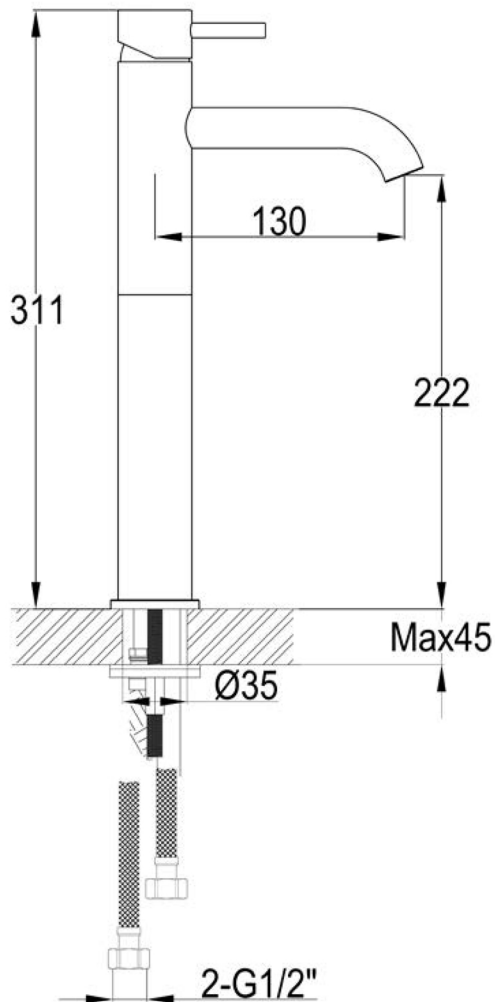

BLOW OUT DRAWING

Product range: VOS

Technical Data Sheet

Product range: VOS

Product code: 28009AMB, 23009ABBR, 27009ABBL, 21009ABRZZ
DH28009AMB, DH23009ABBR, DH27009ABBL

Finishes Available: Matt Black, Brushed Brass, Brushed Black, Bronze

Min Pressure:
MP 0.5

Approvals:
WRAS

Connections:
G 1/2"

Warranty:
15 Years (5 on cartridges)

Flow Rate

0.2Bar:	3.8L/min
0.5Bar:	4.7L/min
1Bar:	5.4L/min
2Bar:	7.6L/min
3Bar:	9L/min