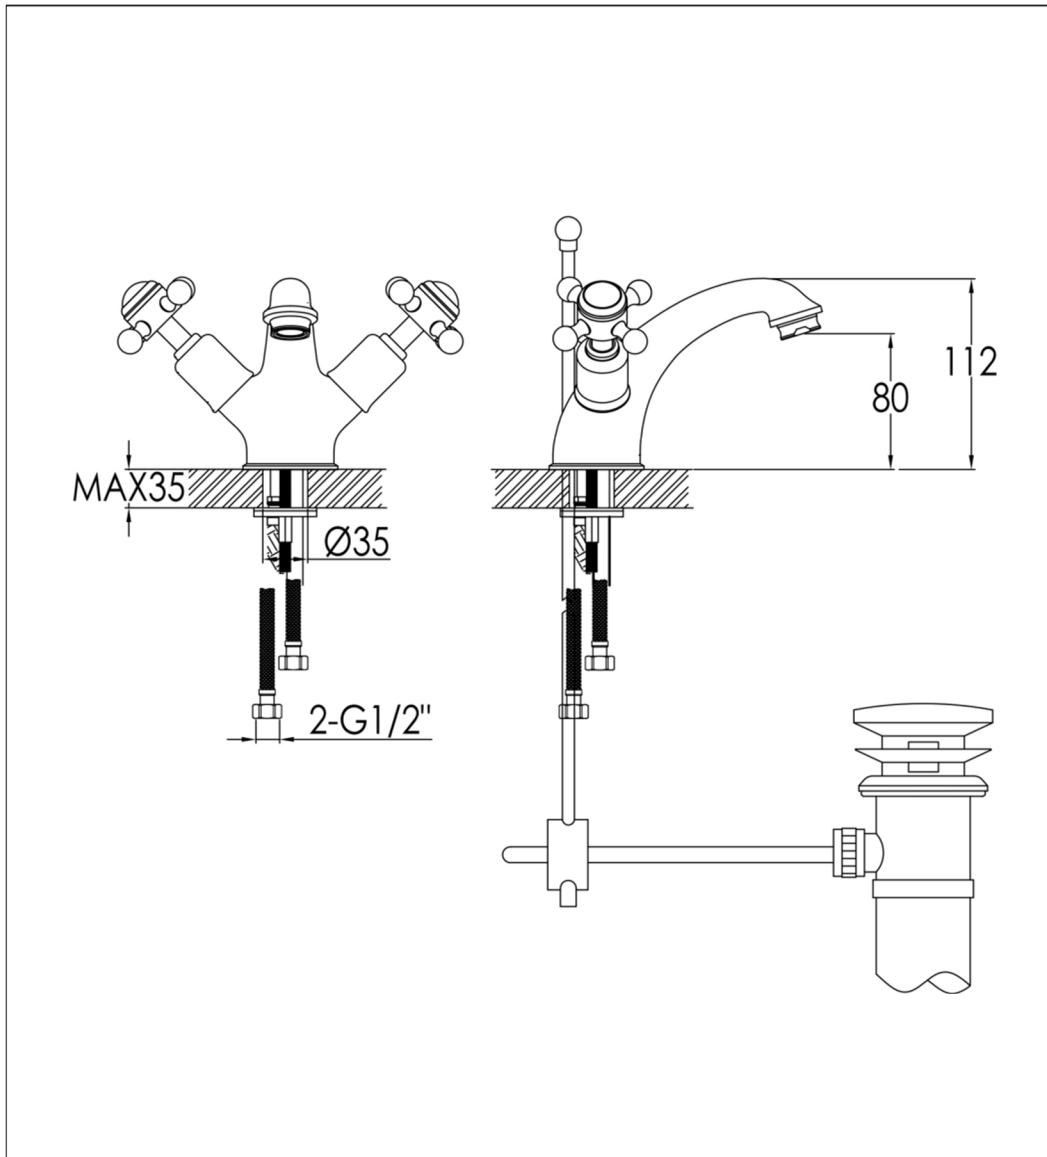

# Technical Data Sheet

Product range: GROSVENOR

Product code: 76169, 76169NK, 76169G, GB76169, 76169BBR

Finishes Available: Chrome, Antique Brass, Nickel, Brushed Brass

**Min Pressure:**  
LP 0.2

**Approvals:**  
WRAS

**Connections:**  
G 1/2"

**Warranty:**  
15 Years (5 on cartridges)

Flow Rate
0.2Bar: 5.2L/min
0.5Bar: 6L/min
1Bar: 7L/min
2Bar: 9.8L/min
3Bar: 12.2L/min