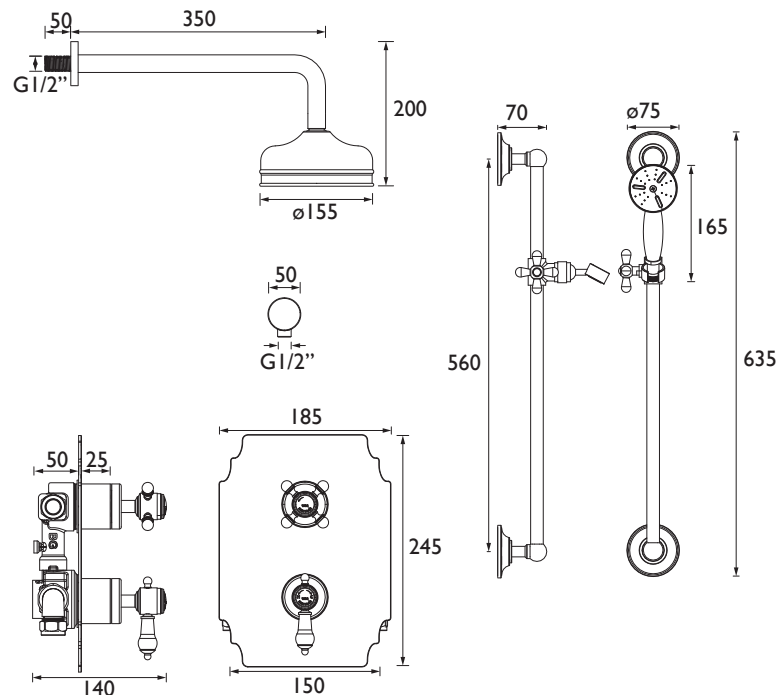

SGDUAL04

GLASTONBRY Shower Range

Glastonbury Recessed Thermostatic Dual Control Shower Valve with Premium Fixed Head and Flexible Riser Kits Vintage Gold

Specification

Finish/Colour:	Gold Plated
Main Construction Material:	Brass
No of Controls:	2
Shower Type:	Recessed Dual Control
Shower Head Type:	Fixed Head & Single Function Handset
Shower Kit:	Rigid Riser with Fixed Head
Valve/Cartridge Type:	40mm Diverter Cartridge
Maximum Hot Water Supply Temperature °C:	65
Plumbing System Suitability:	Suitable for all plumbing systems, ideally balanced
Minimum Dynamic Pressure (bar):	0.2
Maximum Dynamic Pressure (bar):	5
Maximum Static Pressure (bar):	10
Connection Inlet:	15mm Compression
Connection Outlet:	G 1/2"
Isolation Valve Included:	No
Check Valve Included:	Yes

Features:

- Optimised for UK market, designed to work at pressure range of 0.2 - 5.0bar
- Thermostatic temperature control and automatic stop prevent surges of hot or cold water
- Performance Flow to provide a drenching experience
- Smallest recessed valve on the market, will fit into a 35mm cavity space
- Large 6" shower rose, premium handset and hose outlet included

Product Certifications:

Additional Information:

Dimensions (measurements in mm)

Flow Rates (l/min)

System Pressure (bar)	0.2	0.5	1	2	3	5
Through Handset (mixed)	2	3.1	4.4	6.3	7.7	9.9
Through Fixed Head (mixed)	1.9	2.9	4.2	5.9	7.2	9.3