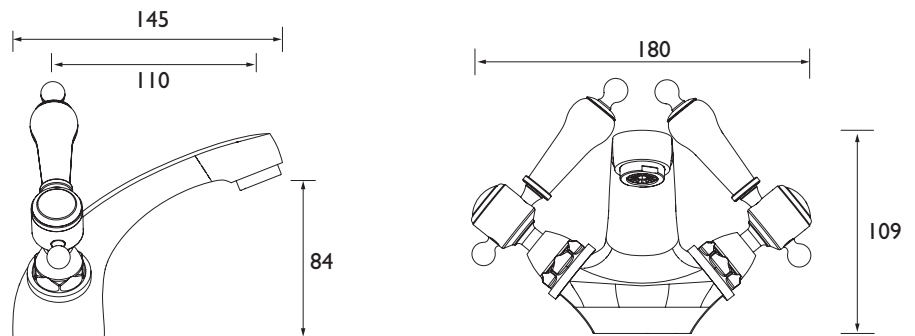

## Specification

<b>Product Type:</b>	Taps
<b>Main Construction Material:</b>	Brass
<b>Mount Type:</b>	Deck
<b>Handle Type:</b>	Lever
<b>Connection Inlet:</b>	G 1/2" BSP
<b>Connection Outlet:</b>	Flow Straightener
<b>Number of Tap Holes:</b>	1
<b>Valve/Cartridge Type:</b>	1/2" Ceramic Disc Valve
<b>Plumbing System Requirements:</b>	Suitable for all plumbing systems
<b>Minimum Dynamic Pressure (bar):</b>	0.4 bar
<b>Maximum Dynamic Pressure (bar):</b>	5.0 bar
<b>Maximum Hot Water Temperature °C:</b>	60°C
<b>Maximum Static Pressure (bar):</b>	10 bar
<b>Flow Type:</b>	Single
<b>Isolation Included:</b>	No

## Dimensions (measurements in mm)