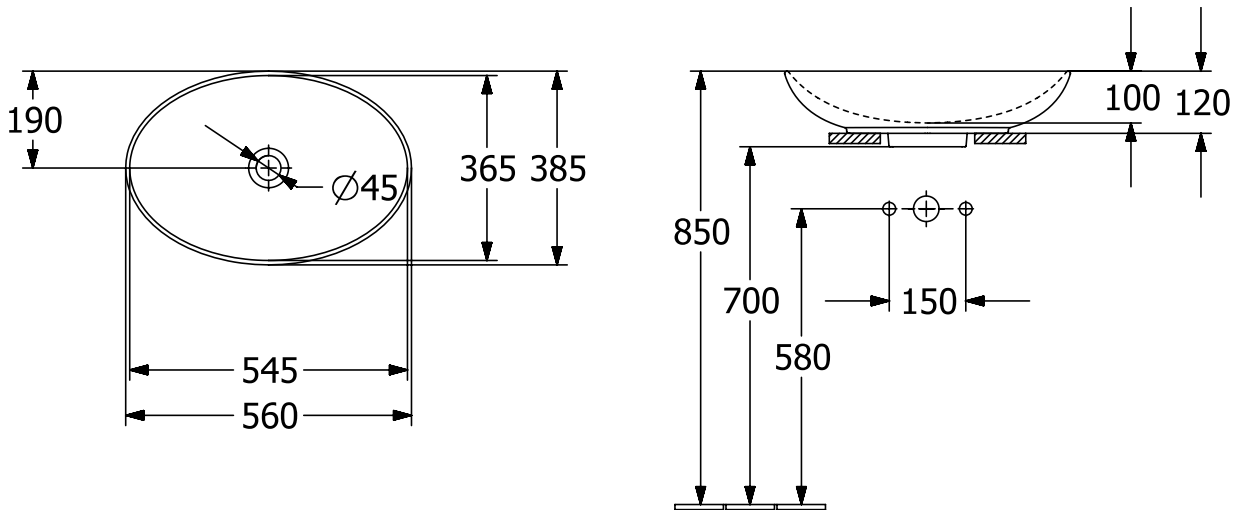

#### 1. POSITION

<b>Article number</b>	<b>4A470001</b>
Article title	Villeroy & Boch Loop & Friends Surface-mounted washbasin, 560 x 380 x 120 mm, White Alpin, with overflow
Product designation	Surface-mounted washbasin
Collection	Loop & Friends
Assembly / Assembly type	Surface-mounted
Scope of delivery	1 x surface-mounted washbasin , 1 x extended ball rod to operate pop-up outlet valve 1 x fastening set 1 x cut- out template
Length in mm	380
Width in mm	560
Height in mm	120
Interior depth	100
Weight in kg	9,20
express delivery	No
Suitable for	Wall-mounted tap fittings, Matching Villeroy&Boch furniture Tap fitting with raised base
Material	TitanCeram
Surface	glossy
Colour name	White Alpin
With TitanGlaze	No
With overflow	Yes
EAN number	4062373849149

#### COLOUR DESIGNATION

White Alpin

TECHNICAL DRAWINGS

4A470001

EXPLOSION DRAWINGS

**BILL OF MATERIALS**

No.	Article No.	Description	Quantity
1	92221700	Fastening set	1