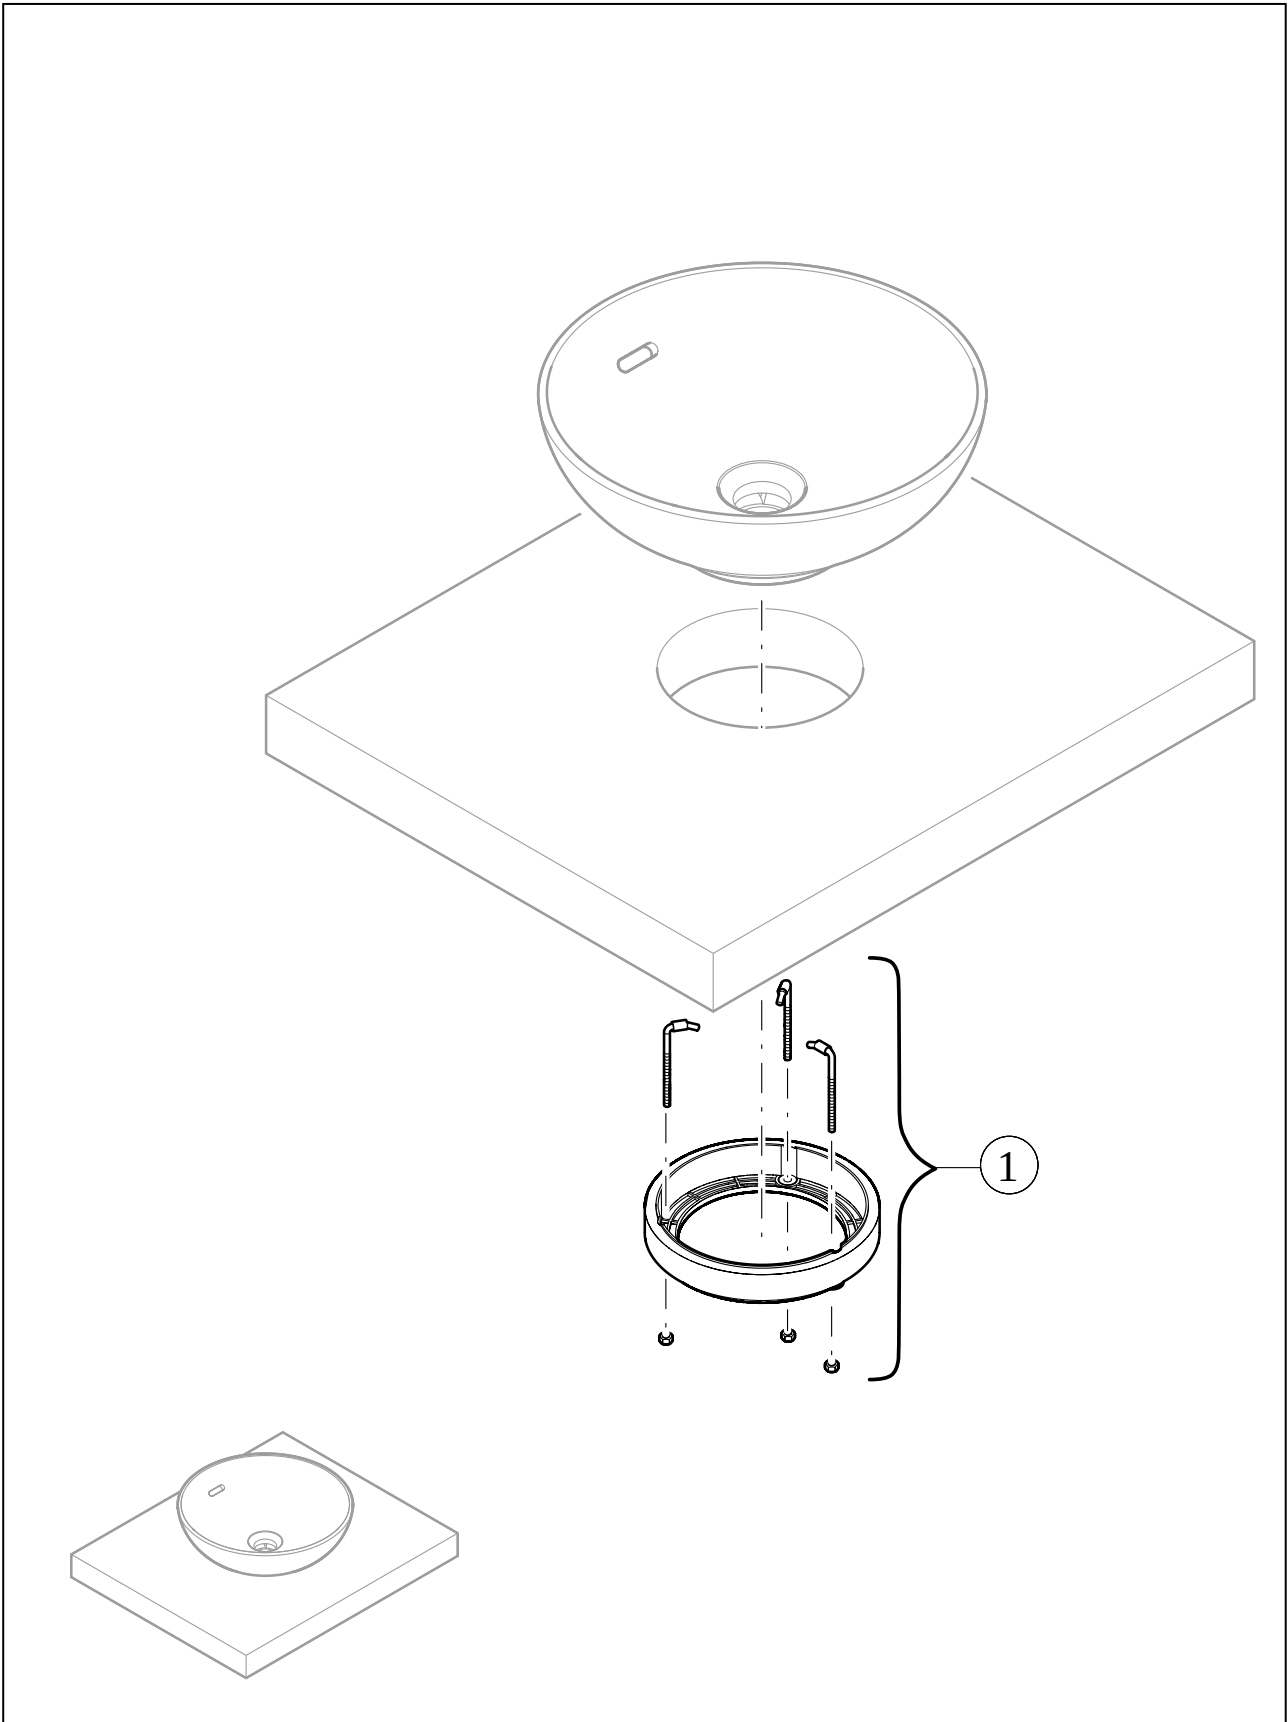

#### 1. POSITION

<b>Article number</b>	<b>4A470001</b>
Article title	Villeroy & Boch Loop & Friends Surface-mounted washbasin, 560 x 380 x 120 mm, White Alpin, with overflow
Product designation	Surface-mounted washbasin
Collection	Loop & Friends
Assembly / Assembly type	Surface-mounted
Scope of delivery	1 x surface-mounted washbasin , 1 x extended ball rod to operate pop-up outlet valve 1 x fastening set 1 x cut- out template
Length in mm	380
Width in mm	560
Height in mm	120
Interior depth	100
Weight in kg	9,20
express delivery	No
Suitable for	Wall-mounted tap fittings, Matching Villeroy&Boch furniture Tap fitting with raised base
Material	TitanCeram
Surface	glossy
Colour name	White Alpin
With TitanGlaze	No
With overflow	Yes
EAN number	4062373849149

#### COLOUR DESIGNATION

White Alpin

TECHNICAL DRAWINGS

4A470001

EXPLOSION DRAWINGS

**BILL OF MATERIALS**

No.	Article No.	Description	Quantity
1	92221700	Fastening set	1