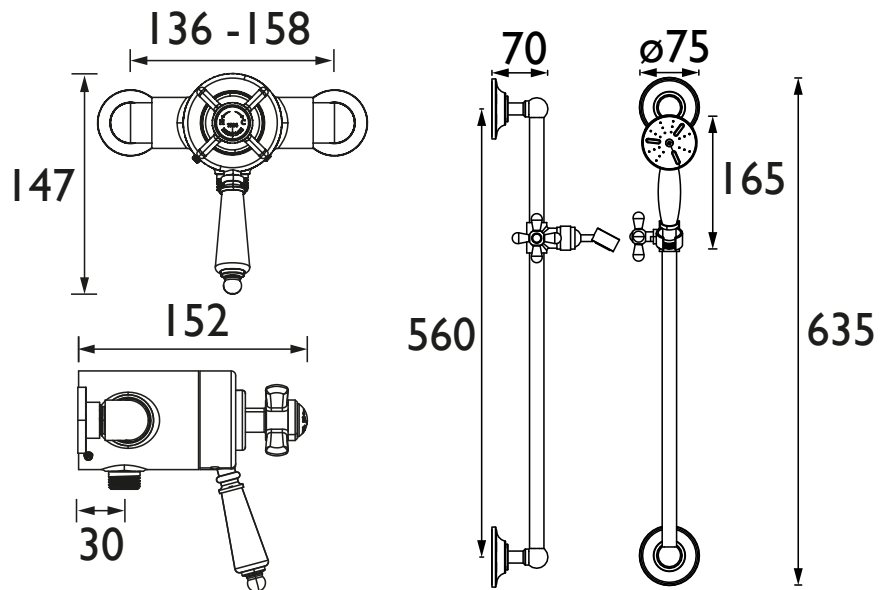

Specification

Finish/Colour:	Gold Plated
Main Construction Material:	Brass
No of Controls:	2
Shower Type:	Exposed Concentric
Shower Head Type:	Single Function Handset
Shower Kit:	Rigid Riser
Valve/Cartridge Type:	Concentric Cartridge
Maximum Hot Water Supply Temperature °C:	65
Plumbing System Suitability:	Suitable for all plumbing systems
Minimum Dynamic Pressure (bar):	0.1
Maximum Dynamic Pressure (bar):	5
Maximum Static Pressure (bar):	10
Connection Inlet:	15mm Compression
Connection Outlet:	G 1/2"
Isolation Valve Included:	No
Check Valve Included:	Yes

Features:

- Optimised for UK market, designed to work at pressure range of 0.1 - 5.0bar
- Thermostatic temperature control and automatic stop prevent surges of hot or cold water
- Performance Flow to provide a drenching experience
- Adjustable inlet centres, allowing you to use existing pipework with centres measuring anything between 136mm and 158mm.
- Premium handset

Product Certifications:

Additional Information:

Dimensions (measurements in mm)

Flow Rates (l/min)

System Pressure (bar)	0.1	0.5	1	2	3	5
Through Handset (mixed)	2.3	9	13.5	19.8	25.1	32.4
With Flow Limiters (mixed)	1.9	5.6	7.4	7.6	7.7	8.5