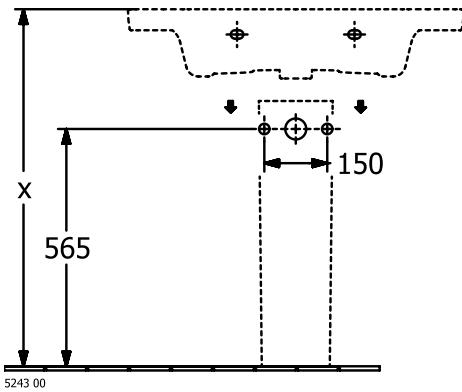

BATHROOM FURNITURE SUBWAY 3.0

PRODUCT INFORMATION

1 . POSITION

Article number	C57400RH
Article title	Villeroy & Boch Subway 3.0 Vanity unit, 2 pull-out compartments, 772 x 576 x 478 mm, Oak Kansas
Product designation	Vanity unit
Collection	Subway 3.0
Assembly / Assembly type	wall-mounted
Type of opening	2 pull-out compartments
Equipment	2 x pull-out compartment with non-slip mat , 2 x accessory dish (small)
Scope of delivery	1 x vanity unit , 1 x fastening set
Position of washbasin	washbasin on the middle, washbasin on right
Ordering information	Please order specified washbasin separately. It is not always possible to cancel or alter orders!
Depth in mm	478
Width in mm	772
Height in mm	576
Depth with handle mm	478
Depth without handle mm	462
Weight in kg	31,00
express delivery	Yes
Suitable for	selected vanity washbasins
Function	with SoftClosing
Material front	Chipboard
Surface of front	Direct coating
Material body	Chipboard
Surface of body	Direct coating
Other material	Handle: aluminium
Other surfaces	Handle: glossy
Type of handles	Handle
EAN number	4062373840245

1 . POSITION

Article number	4A708001
Article title	Villeroy & Boch Subway 3.0 Vanity washbasin, 800 x 470 x 165 mm, White Alpin, with overflow
Product designation	Vanity washbasin
Collection	Subway 3.0
Assembly / Assembly type	wall-mounted
Scope of delivery	1 x vanity washbasin
Ordering information	Optionally available: Outlet valve with ceramic cover.
Length in mm	470
Width in mm	800
Height in mm	165
Interior depth	120
Weight in kg	23,70
Number of tap holes punched through	1
Number of tap holes pre-drilled	2
Position of drill hole	central tap hole punched out
express delivery	No
Suitable for	3-hole mixer, Matching Villeroy&Boch furniture
Material	TitanCeram
Surface	glossy
Colour name	White Alpin
With TitanGlaze	No
With overflow	Yes
EAN number	4062373810477

COLOUR

COLOUR DESIGNATION

White Alpin

TECHNICAL DRAWINGS

4A708001

5243 00

5244 00