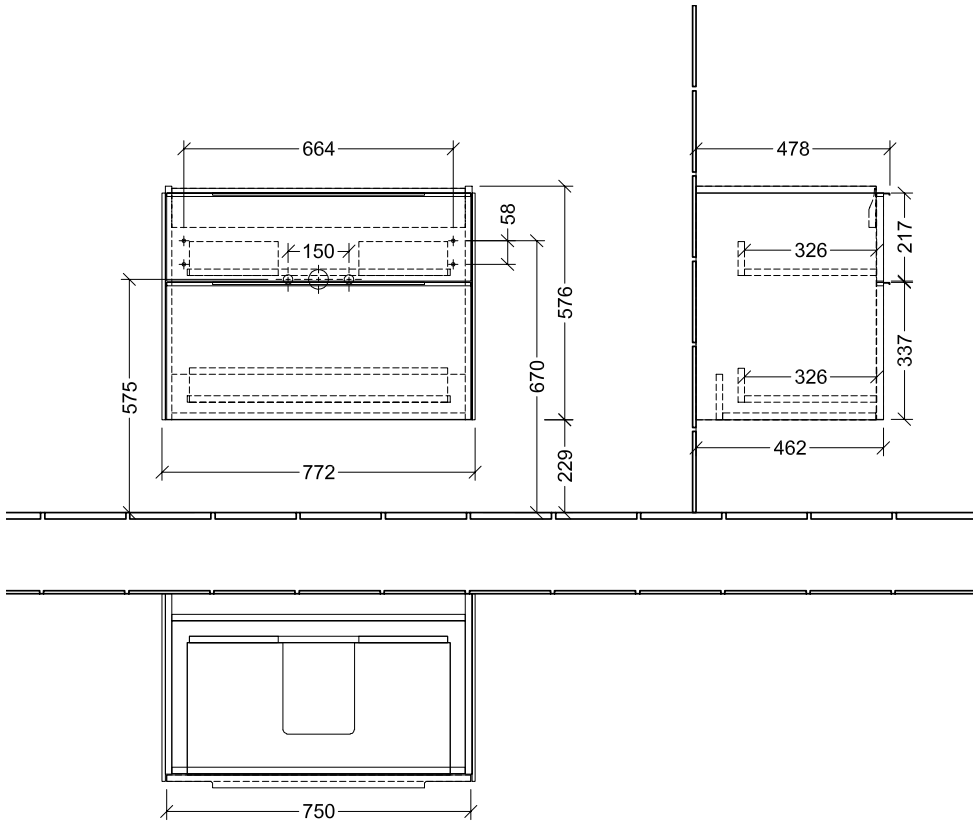

TECHNICAL DRAWINGS

C57400RH

Subway 3.0 C5740	 Villeroy & Boch 1748
V01 / 08.12.2020