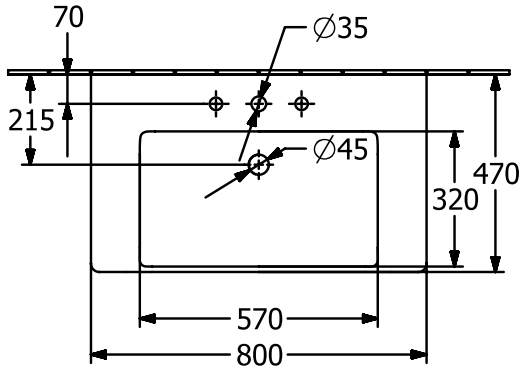

BATHROOM FURNITURE SUBWAY 3.0

PRODUCT INFORMATION

1 . POSITION

Article number	C57400RH
Article title	Villeroy & Boch Subway 3.0 Vanity unit, 2 pull-out compartments, 772 x 576 x 478 mm, Oak Kansas
Product designation	Vanity unit
Collection	Subway 3.0
Assembly / Assembly type	wall-mounted
Type of opening	2 pull-out compartments
Equipment	2 x pull-out compartment with non-slip mat , 2 x accessory dish (small)
Scope of delivery	1 x vanity unit , 1 x fastening set
Position of washbasin	washbasin on the middle, washbasin on right
Ordering information	Please order specified washbasin separately. It is not always possible to cancel or alter orders!
Depth in mm	478
Width in mm	772
Height in mm	576
Depth with handle mm	478
Depth without handle mm	462
Weight in kg	31,00
express delivery	Yes
Suitable for	selected vanity washbasins
Function	with SoftClosing
Material front	Chipboard
Surface of front	Direct coating
Material body	Chipboard
Surface of body	Direct coating
Other material	Handle: aluminium
Other surfaces	Handle: glossy
Type of handles	Handle
EAN number	4062373840245

1 . POSITION

Article number	4A708001
Article title	Villeroy & Boch Subway 3.0 Vanity washbasin, 800 x 470 x 165 mm, White Alpin, with overflow
Product designation	Vanity washbasin
Collection	Subway 3.0
Assembly / Assembly type	wall-mounted
Scope of delivery	1 x vanity washbasin
Ordering information	Optionally available: Outlet valve with ceramic cover.
Length in mm	470
Width in mm	800
Height in mm	165
Interior depth	120
Weight in kg	23,70
Number of tap holes punched through	1
Number of tap holes pre-drilled	2
Position of drill hole	central tap hole punched out
express delivery	No
Suitable for	3-hole mixer, Matching Villeroy&Boch furniture
Material	TitanCeram
Surface	glossy
Colour name	White Alpin
With TitanGlaze	No
With overflow	Yes
EAN number	4062373810477

COLOUR

COLOUR DESIGNATION

White Alpin

TECHNICAL DRAWINGS

4A708001

5243 00

5244 00