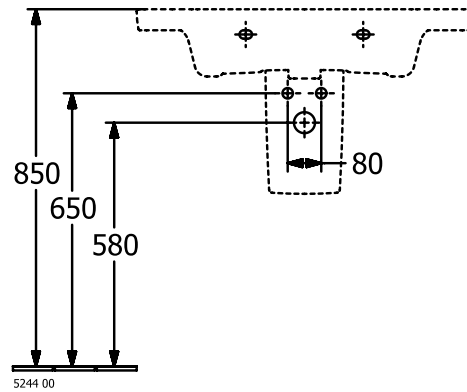

BATHROOM FURNITURE SUBWAY 3.0

PRODUCT INFORMATION

1 . POSITION

Article number	C57400RH
Article title	Villeroy & Boch Subway 3.0 Vanity unit, 2 pull-out compartments, 772 x 576 x 478 mm, Oak Kansas
Product designation	Vanity unit
Collection	Subway 3.0
Assembly / Assembly type	wall-mounted
Type of opening	2 pull-out compartments
Equipment	2 x pull-out compartment with non-slip mat , 2 x accessory dish (small)
Scope of delivery	1 x vanity unit , 1 x fastening set
Position of washbasin	washbasin on the middle, washbasin on right
Ordering information	Please order specified washbasin separately. It is not always possible to cancel or alter orders!
Depth in mm	478
Width in mm	772
Height in mm	576
Depth with handle mm	478
Depth without handle mm	462
Weight in kg	31,00
express delivery	Yes
Suitable for	selected vanity washbasins
Function	with SoftClosing
Material front	Chipboard
Surface of front	Direct coating
Material body	Chipboard
Surface of body	Direct coating
Other material	Handle: aluminium
Other surfaces	Handle: glossy
Type of handles	Handle
EAN number	4062373840245

1 . POSITION

Article number	4A708001
Article title	Villeroy & Boch Subway 3.0 Vanity washbasin, 800 x 470 x 165 mm, White Alpin, with overflow
Product designation	Vanity washbasin
Collection	Subway 3.0
Assembly / Assembly type	wall-mounted
Scope of delivery	1 x vanity washbasin
Ordering information	Optionally available: Outlet valve with ceramic cover.
Length in mm	470
Width in mm	800
Height in mm	165
Interior depth	120
Weight in kg	23,70
Number of tap holes punched through	1
Number of tap holes pre-drilled	2
Position of drill hole	central tap hole punched out
express delivery	No
Suitable for	3-hole mixer, Matching Villeroy&Boch furniture
Material	TitanCeram
Surface	glossy
Colour name	White Alpin
With TitanGlaze	No
With overflow	Yes
EAN number	4062373810477

COLOUR

COLOUR DESIGNATION

White Alpin

TECHNICAL DRAWINGS

4A708001

5243 00

5244 00