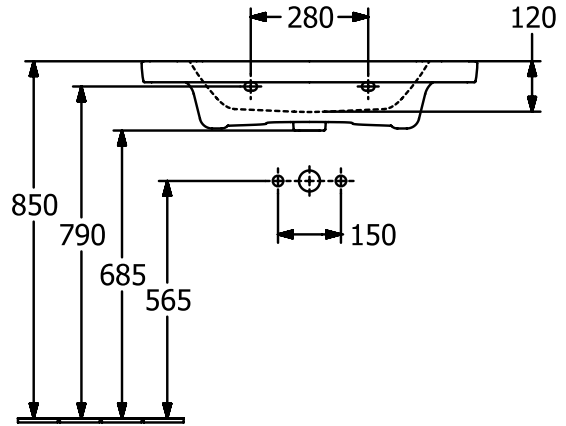

BATHROOM FURNITURE SUBWAY 3.0

PRODUCT INFORMATION

1 . POSITION

Article number	C57400RH
Article title	Villeroy & Boch Subway 3.0 Vanity unit, 2 pull-out compartments, 772 x 576 x 478 mm, Oak Kansas
Product designation	Vanity unit
Collection	Subway 3.0
Assembly / Assembly type	wall-mounted
Type of opening	2 pull-out compartments
Equipment	2 x pull-out compartment with non-slip mat , 2 x accessory dish (small)
Scope of delivery	1 x vanity unit , 1 x fastening set
Position of washbasin	washbasin on the middle, washbasin on right
Ordering information	Please order specified washbasin separately. It is not always possible to cancel or alter orders!
Depth in mm	478
Width in mm	772
Height in mm	576
Depth with handle mm	478
Depth without handle mm	462
Weight in kg	31,00
express delivery	Yes
Suitable for	selected vanity washbasins
Function	with SoftClosing
Material front	Chipboard
Surface of front	Direct coating
Material body	Chipboard
Surface of body	Direct coating
Other material	Handle: aluminium
Other surfaces	Handle: glossy
Type of handles	Handle
EAN number	4062373840245

1 . POSITION

Article number	4A708001
Article title	Villeroy & Boch Subway 3.0 Vanity washbasin, 800 x 470 x 165 mm, White Alpin, with overflow
Product designation	Vanity washbasin
Collection	Subway 3.0
Assembly / Assembly type	wall-mounted
Scope of delivery	1 x vanity washbasin
Ordering information	Optionally available: Outlet valve with ceramic cover.
Length in mm	470
Width in mm	800
Height in mm	165
Interior depth	120
Weight in kg	23,70
Number of tap holes punched through	1
Number of tap holes pre-drilled	2
Position of drill hole	central tap hole punched out
express delivery	No
Suitable for	3-hole mixer, Matching Villeroy&Boch furniture
Material	TitanCeram
Surface	glossy
Colour name	White Alpin
With TitanGlaze	No
With overflow	Yes
EAN number	4062373810477

COLOUR

COLOUR DESIGNATION

White Alpin

TECHNICAL DRAWINGS

4A708001

5243 00

5244 00