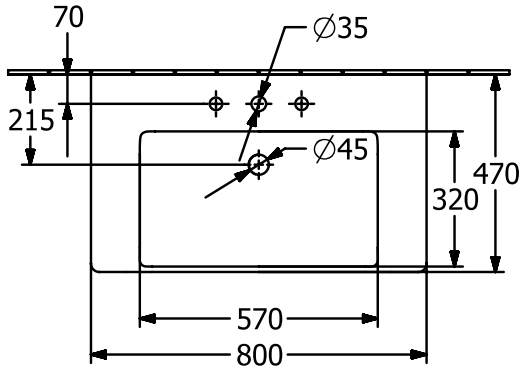

TECHNICAL DRAWINGS

4A708001

5243 00