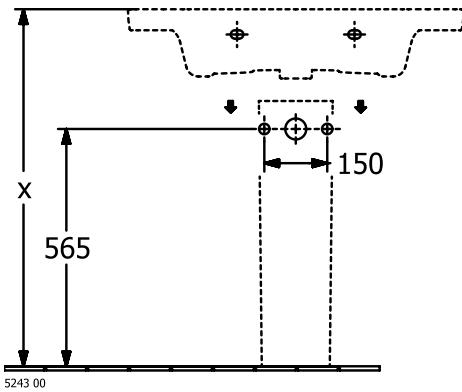

TECHNICAL DRAWINGS

4A708001

5243 00