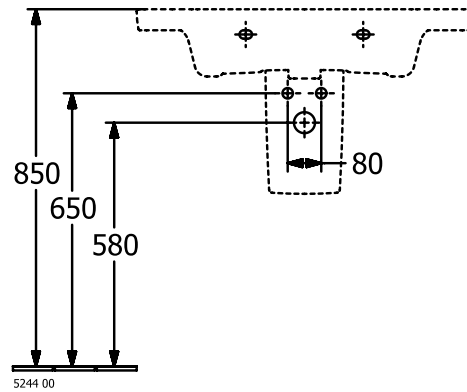

#### 1 . POSITION

Article number	C57400VR
Article title	Villeroy & Boch Subway 3.0 Vanity unit, 2 pull-out compartments, 772 x 576 x 478 mm, Graphite
Product designation	Vanity unit
Collection	Subway 3.0
Assembly / Assembly type	wall-mounted
Type of opening	2 pull-out compartments
Equipment	2 x pull-out compartment with non-slip mat , 2 x accessory dish (small)
Scope of delivery	1 x vanity unit , 1 x fastening set
Position of washbasin	washbasin on the middle, washbasin on right
Ordering information	Please order specified washbasin separately. It is not always possible to cancel or alter orders!
Depth in mm	478
Width in mm	772
Height in mm	576
Depth with handle mm	478
Depth without handle mm	462
Weight in kg	31,00
express delivery	Yes
Suitable for	selected vanity washbasins
Function	with SoftClosing
Material front	Chipboard
Surface of front	Paint
Material body	Chipboard
Surface of body	Paint
Other material	Handle: aluminium
Other surfaces	Handle: glossy
Type of handles	Handle
EAN number	4062373840290

#### 1. POSITION

<b>Article number</b>	<b>4A708001</b>
Article title	Villeroy & Boch Subway 3.0 Vanity washbasin, 800 x 470 x 165 mm, White Alpin, with overflow
Product designation	Vanity washbasin
Collection	Subway 3.0
Assembly / Assembly type	wall-mounted
Scope of delivery	1 x vanity washbasin
Ordering information	Optionally available: Outlet valve with ceramic cover.
Length in mm	470
Width in mm	800
Height in mm	165
Interior depth	120
Weight in kg	23,70
Number of tap holes punched through	1
Number of tap holes pre-drilled	2
Position of drill hole	central tap hole punched out
express delivery	No
Suitable for	3-hole mixer, Matching Villeroy&Boch furniture
Material	TitanCeram
Surface	glossy
Colour name	White Alpin
With TitanGlaze	No
With overflow	Yes
EAN number	4062373810477

#### COLOUR DESIGNATION

White Alpin

TECHNICAL DRAWINGS

4A708001

5243 00

5244 00