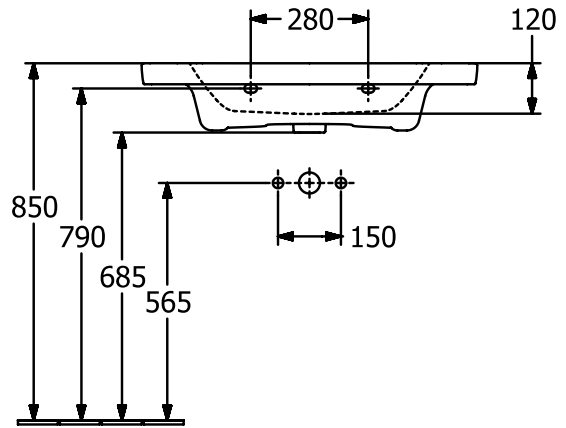

TECHNICAL DRAWINGS

4A708001

5243 00