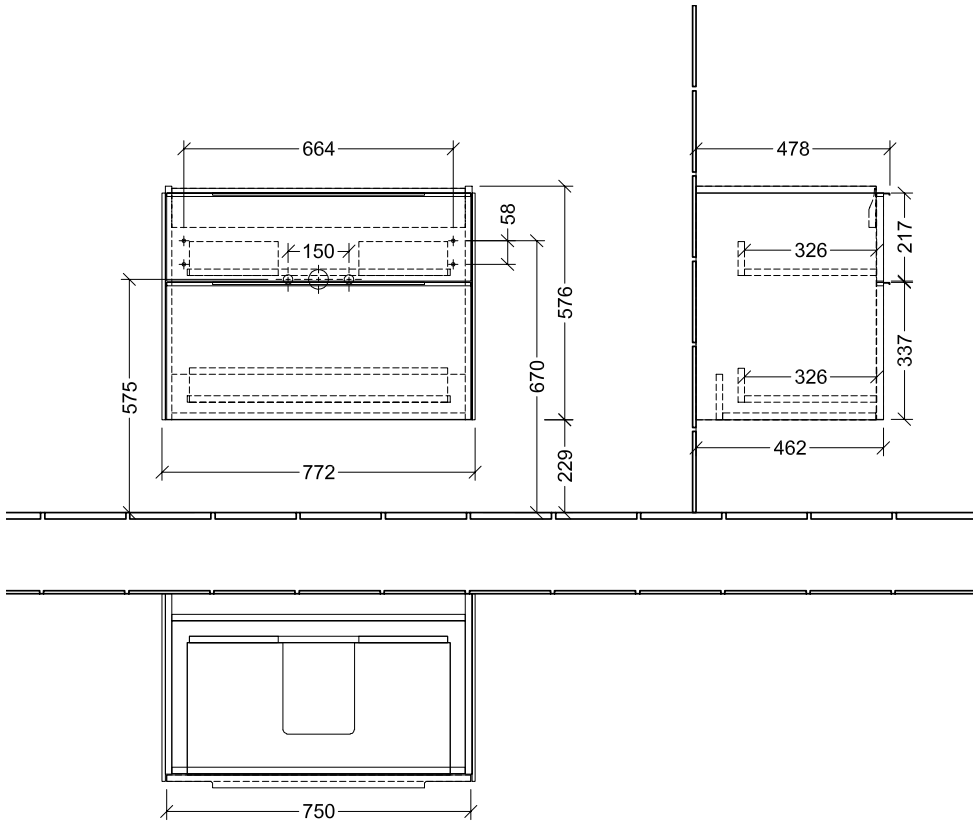

#### 1 . POSITION

Article number	C57400VR
Article title	Villeroy & Boch Subway 3.0 Vanity unit, 2 pull-out compartments, 772 x 576 x 478 mm, Graphite
Product designation	Vanity unit
Collection	Subway 3.0
Assembly / Assembly type	wall-mounted
Type of opening	2 pull-out compartments
Equipment	2 x pull-out compartment with non-slip mat , 2 x accessory dish (small)
Scope of delivery	1 x vanity unit , 1 x fastening set
Position of washbasin	washbasin on the middle, washbasin on right
Ordering information	Please order specified washbasin separately. It is not always possible to cancel or alter orders!
Depth in mm	478
Width in mm	772
Height in mm	576
Depth with handle mm	478
Depth without handle mm	462
Weight in kg	31,00
express delivery	Yes
Suitable for	selected vanity washbasins
Function	with SoftClosing
Material front	Chipboard
Surface of front	Paint
Material body	Chipboard
Surface of body	Paint
Other material	Handle: aluminium
Other surfaces	Handle: glossy
Type of handles	Handle
EAN number	4062373840290

COLOUR

COLOUR DESIGNATION

Graphite

TECHNICAL DRAWINGS

C57400VR

Subway 3.0 C5740	 <b>Villeroy &amp; Boch</b> 1748
V01 / 08.12.2020	

#### 1. POSITION

<b>Article number</b>	<b>4A708001</b>
Article title	Villeroy & Boch Subway 3.0 Vanity washbasin, 800 x 470 x 165 mm, White Alpin, with overflow
Product designation	Vanity washbasin
Collection	Subway 3.0
Assembly / Assembly type	wall-mounted
Scope of delivery	1 x vanity washbasin
Ordering information	Optionally available: Outlet valve with ceramic cover.
Length in mm	470
Width in mm	800
Height in mm	165
Interior depth	120
Weight in kg	23,70
Number of tap holes punched through	1
Number of tap holes pre-drilled	2
Position of drill hole	central tap hole punched out
express delivery	No
Suitable for	3-hole mixer, Matching Villeroy&Boch furniture
Material	TitanCeram
Surface	glossy
Colour name	White Alpin
With TitanGlaze	No
With overflow	Yes
EAN number	4062373810477