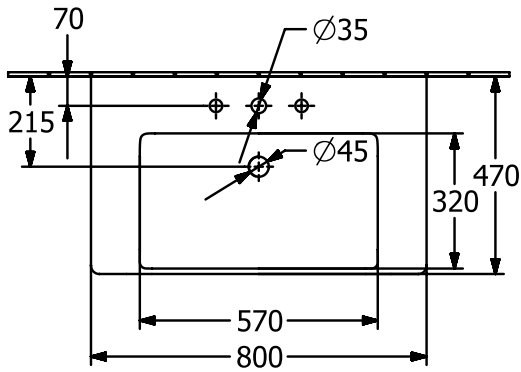

BATHROOM FURNITURE SUBWAY 3.0

PRODUCT INFORMATION

1 . POSITION

Article number	C57400VE
Article title	Villeroy & Boch Subway 3.0 Vanity unit, 2 pull-out compartments, 772 x 576 x 478 mm, Brilliant White
Product designation	Vanity unit
Collection	Subway 3.0
Assembly / Assembly type	wall-mounted
Type of opening	2 pull-out compartments
Equipment	2 x pull-out compartment with non-slip mat , 2 x accessory dish (small)
Scope of delivery	1 x vanity unit , 1 x fastening set
Position of washbasin	washbasin on the middle, washbasin on right
Ordering information	Please order specified washbasin separately. It is not always possible to cancel or alter orders!
Depth in mm	478
Width in mm	772
Height in mm	576
Depth with handle mm	478
Depth without handle mm	462
Weight in kg	31,00
express delivery	Yes
Suitable for	selected vanity washbasins
Function	with SoftClosing
Material front	Chipboard
Surface of front	Paint
Material body	Chipboard
Surface of body	Paint
Other material	Handle: aluminium
Other surfaces	Handle: glossy
Type of handles	Handle
EAN number	4062373840191

1. POSITION

Article number	4A708001
Article title	Villeroy & Boch Subway 3.0 Vanity washbasin, 800 x 470 x 165 mm, White Alpin, with overflow
Product designation	Vanity washbasin
Collection	Subway 3.0
Assembly / Assembly type	wall-mounted
Scope of delivery	1 x vanity washbasin
Ordering information	Optionally available: Outlet valve with ceramic cover.
Length in mm	470
Width in mm	800
Height in mm	165
Interior depth	120
Weight in kg	23,70
Number of tap holes punched through	1
Number of tap holes pre-drilled	2
Position of drill hole	central tap hole punched out
express delivery	No
Suitable for	3-hole mixer, Matching Villeroy&Boch furniture
Material	TitanCeram
Surface	glossy
Colour name	White Alpin
With TitanGlaze	No
With overflow	Yes
EAN number	4062373810477

COLOUR

COLOUR DESIGNATION

White Alpin

TECHNICAL DRAWINGS

4A708001

5243 00

5244 00