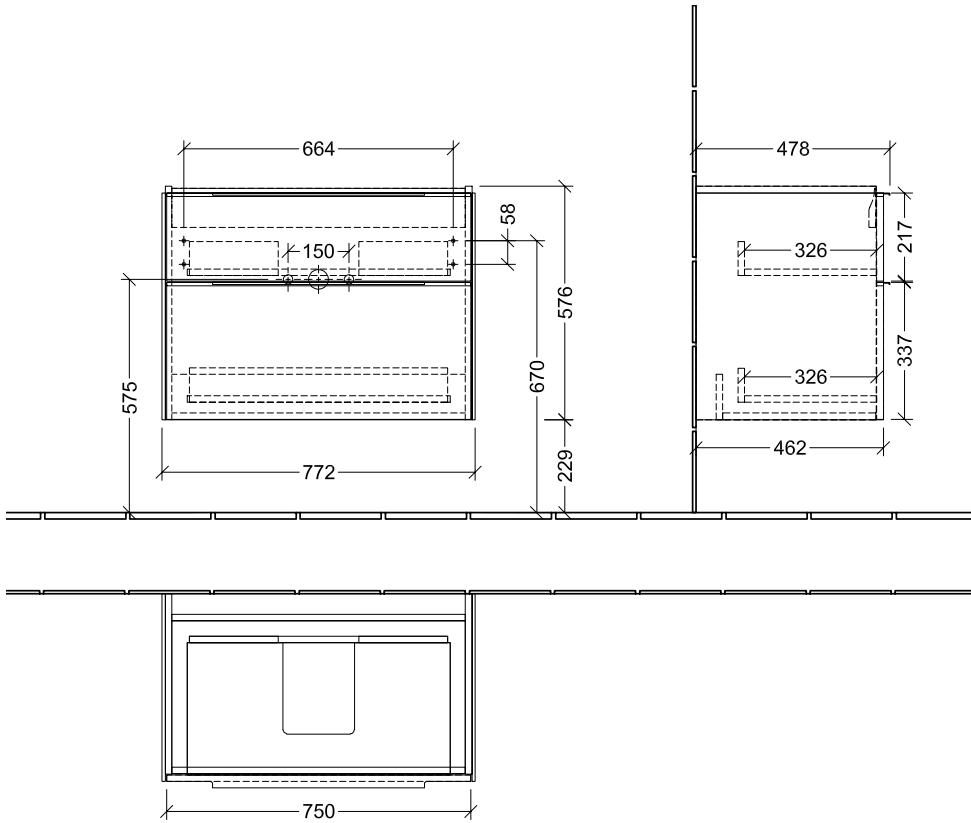

TECHNICAL DRAWINGS

C57400VE

Subway 3.0 C5740	 Villeroy & Boch 1748
V01 / 08.12.2020