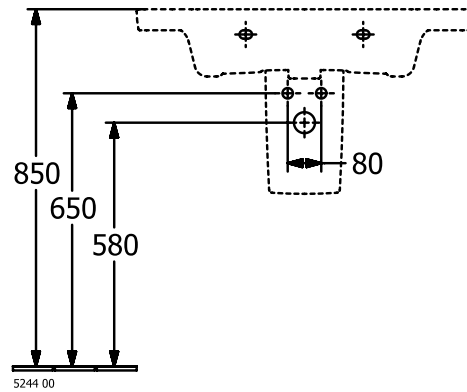

BATHROOM FURNITURE SUBWAY 3.0

PRODUCT INFORMATION

1 . POSITION

Article number	C57400VE
Article title	Villeroy & Boch Subway 3.0 Vanity unit, 2 pull-out compartments, 772 x 576 x 478 mm, Brilliant White
Product designation	Vanity unit
Collection	Subway 3.0
Assembly / Assembly type	wall-mounted
Type of opening	2 pull-out compartments
Equipment	2 x pull-out compartment with non-slip mat , 2 x accessory dish (small)
Scope of delivery	1 x vanity unit , 1 x fastening set
Position of washbasin	washbasin on the middle, washbasin on right
Ordering information	Please order specified washbasin separately. It is not always possible to cancel or alter orders!
Depth in mm	478
Width in mm	772
Height in mm	576
Depth with handle mm	478
Depth without handle mm	462
Weight in kg	31,00
express delivery	Yes
Suitable for	selected vanity washbasins
Function	with SoftClosing
Material front	Chipboard
Surface of front	Paint
Material body	Chipboard
Surface of body	Paint
Other material	Handle: aluminium
Other surfaces	Handle: glossy
Type of handles	Handle
EAN number	4062373840191

1. POSITION

Article number	4A708001
Article title	Villeroy & Boch Subway 3.0 Vanity washbasin, 800 x 470 x 165 mm, White Alpin, with overflow
Product designation	Vanity washbasin
Collection	Subway 3.0
Assembly / Assembly type	wall-mounted
Scope of delivery	1 x vanity washbasin
Ordering information	Optionally available: Outlet valve with ceramic cover.
Length in mm	470
Width in mm	800
Height in mm	165
Interior depth	120
Weight in kg	23,70
Number of tap holes punched through	1
Number of tap holes pre-drilled	2
Position of drill hole	central tap hole punched out
express delivery	No
Suitable for	3-hole mixer, Matching Villeroy&Boch furniture
Material	TitanCeram
Surface	glossy
Colour name	White Alpin
With TitanGlaze	No
With overflow	Yes
EAN number	4062373810477

COLOUR

COLOUR DESIGNATION

White Alpin

TECHNICAL DRAWINGS

4A708001

5243 00

5244 00