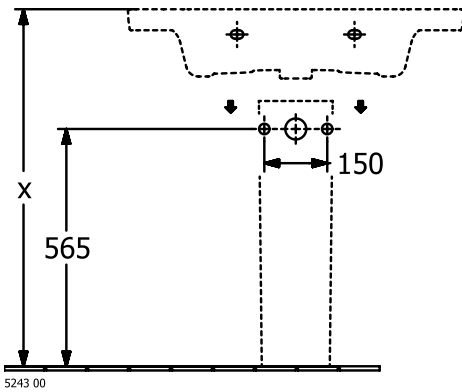

BATHROOM FURNITURE SUBWAY 3.0

PRODUCT INFORMATION

1 . POSITION

Article number	C57400VE
Article title	Villeroy & Boch Subway 3.0 Vanity unit, 2 pull-out compartments, 772 x 576 x 478 mm, Brilliant White
Product designation	Vanity unit
Collection	Subway 3.0
Assembly / Assembly type	wall-mounted
Type of opening	2 pull-out compartments
Equipment	2 x pull-out compartment with non-slip mat , 2 x accessory dish (small)
Scope of delivery	1 x vanity unit , 1 x fastening set
Position of washbasin	washbasin on the middle, washbasin on right
Ordering information	Please order specified washbasin separately. It is not always possible to cancel or alter orders!
Depth in mm	478
Width in mm	772
Height in mm	576
Depth with handle mm	478
Depth without handle mm	462
Weight in kg	31,00
express delivery	Yes
Suitable for	selected vanity washbasins
Function	with SoftClosing
Material front	Chipboard
Surface of front	Paint
Material body	Chipboard
Surface of body	Paint
Other material	Handle: aluminium
Other surfaces	Handle: glossy
Type of handles	Handle
EAN number	4062373840191

1. POSITION

Article number	4A708001
Article title	Villeroy & Boch Subway 3.0 Vanity washbasin, 800 x 470 x 165 mm, White Alpin, with overflow
Product designation	Vanity washbasin
Collection	Subway 3.0
Assembly / Assembly type	wall-mounted
Scope of delivery	1 x vanity washbasin
Ordering information	Optionally available: Outlet valve with ceramic cover.
Length in mm	470
Width in mm	800
Height in mm	165
Interior depth	120
Weight in kg	23,70
Number of tap holes punched through	1
Number of tap holes pre-drilled	2
Position of drill hole	central tap hole punched out
express delivery	No
Suitable for	3-hole mixer, Matching Villeroy&Boch furniture
Material	TitanCeram
Surface	glossy
Colour name	White Alpin
With TitanGlaze	No
With overflow	Yes
EAN number	4062373810477

COLOUR

COLOUR DESIGNATION

White Alpin

TECHNICAL DRAWINGS

4A708001

5243 00

5244 00