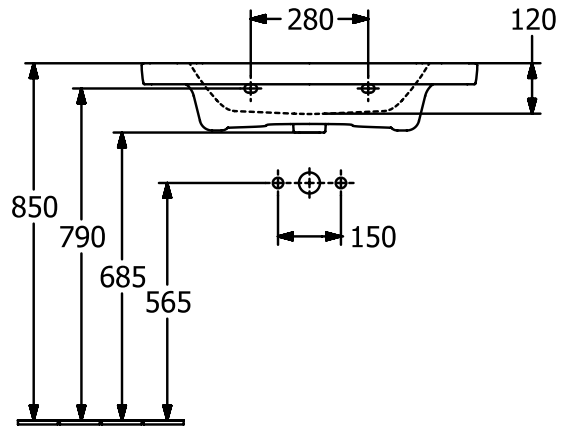

BATHROOM FURNITURE SUBWAY 3.0

PRODUCT INFORMATION

1 . POSITION

Article number	C57400VE
Article title	Villeroy & Boch Subway 3.0 Vanity unit, 2 pull-out compartments, 772 x 576 x 478 mm, Brilliant White
Product designation	Vanity unit
Collection	Subway 3.0
Assembly / Assembly type	wall-mounted
Type of opening	2 pull-out compartments
Equipment	2 x pull-out compartment with non-slip mat , 2 x accessory dish (small)
Scope of delivery	1 x vanity unit , 1 x fastening set
Position of washbasin	washbasin on the middle, washbasin on right
Ordering information	Please order specified washbasin separately. It is not always possible to cancel or alter orders!
Depth in mm	478
Width in mm	772
Height in mm	576
Depth with handle mm	478
Depth without handle mm	462
Weight in kg	31,00
express delivery	Yes
Suitable for	selected vanity washbasins
Function	with SoftClosing
Material front	Chipboard
Surface of front	Paint
Material body	Chipboard
Surface of body	Paint
Other material	Handle: aluminium
Other surfaces	Handle: glossy
Type of handles	Handle
EAN number	4062373840191

1. POSITION

Article number	4A708001
Article title	Villeroy & Boch Subway 3.0 Vanity washbasin, 800 x 470 x 165 mm, White Alpin, with overflow
Product designation	Vanity washbasin
Collection	Subway 3.0
Assembly / Assembly type	wall-mounted
Scope of delivery	1 x vanity washbasin
Ordering information	Optionally available: Outlet valve with ceramic cover.
Length in mm	470
Width in mm	800
Height in mm	165
Interior depth	120
Weight in kg	23,70
Number of tap holes punched through	1
Number of tap holes pre-drilled	2
Position of drill hole	central tap hole punched out
express delivery	No
Suitable for	3-hole mixer, Matching Villeroy&Boch furniture
Material	TitanCeram
Surface	glossy
Colour name	White Alpin
With TitanGlaze	No
With overflow	Yes
EAN number	4062373810477

COLOUR

COLOUR DESIGNATION

White Alpin

TECHNICAL DRAWINGS

4A708001

5243 00

5244 00