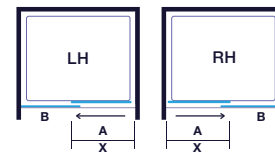

Low Level Access Sliding Door - Chrome only

Features & Benefits

- No bottom rollers
- Bottom glide system
- Easy-fit system
- Handed
- Push button door release for easy clean
- Adjustable fin seal for increased water retention

Product Information

Size	Code	Adjustment	Door Opening X	Fixed Panel B
1000	MBLA1000L	950 - 990	365	435
1000	MBLA1000R	950 - 990	365	435
1200	MBLA1200L	1150 - 1190	465	535
1200	MBLA1200R	1150 - 1190	465	535
1400	MBLA1400L	1350 - 1390	565	635
1400	MBLA1400R	1350 - 1390	565	635
1700	MBLA1700L	1650 - 1690	565	935
1700	MBLA1700R	1650 - 1690	565	935

Optional Side Panel

Size	Code	Adjustment
700	MBSP700	670 - 690
760	MBSP760	730 - 750
800	MBSP800	770 - 790
900	MBSP900	870 - 890
1000	MBSP1000	970 - 990

Configuration

in Recess

with Side Panel

X: Door Opening
B = Fixed Panel
D = Side Panel

Glide System