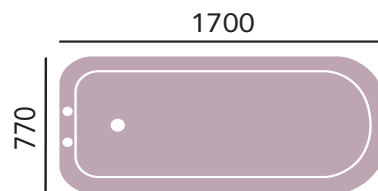

BRT02 Heritage Feet