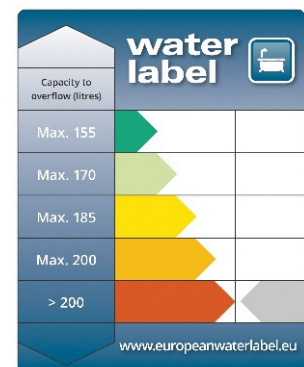

#### Product Specification

<b>Product Code:</b>	BRT20, 2 Taphole BRT00, No Taphole
<b>Finish:</b>	White
<b>Product Type:</b>	Traditional
<b>Construction:</b>	Solid Cast Iron Construction
<b>Valve Type:</b>	½" Standard Valve
<b>Dimensions for Fitting:</b>	1700 (L) mm, 770 (W) mm, 610 (H) mm
<b>Weight:</b>	141 KG

#### Additional Information

- Overflow to waste 360mm
- Water capacity 205 Litres
- White Ripple Enamel Interior , ready to paint exterior
- Class AA Enamel used on interior for extreme durability & stain resistance
- Simply wipe clean & paint, no other preparation needed
- BRT02 & BRT12 Heritage feet, BRT22 & BRT24 Imperial Feet options available
- Feet available in Chrome and Cast Iron
- Cast Iron feet can be painted to match the bath colour