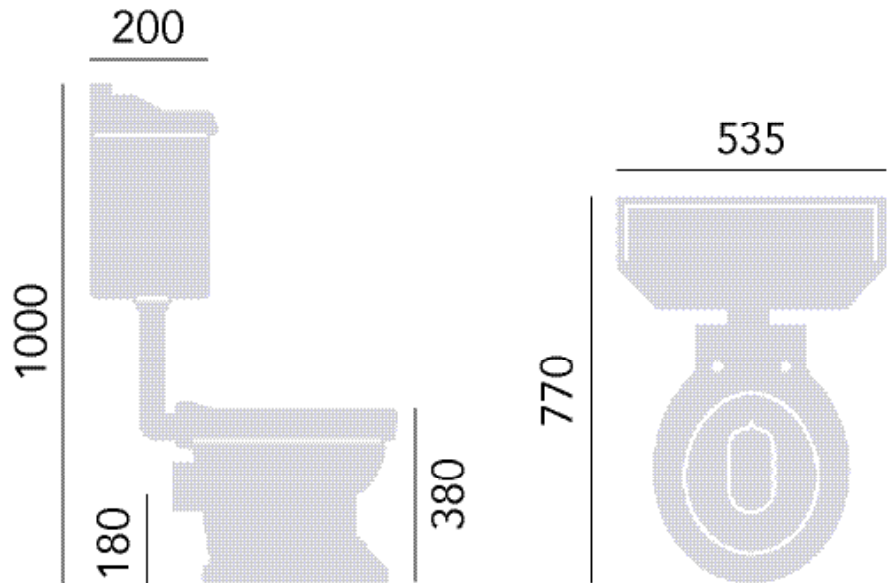

PGR2W01LF

GRANLEY Sanitaryware Range

Granley Cistern Low-Level
6L Single Flush inc Fittings

Specification

Main Construction Material:	Vitreous China
Plumbing System Suitability:	Suitable for all plumbing systems
Finish:	White
Weight (kg):	13
Weight Including Packaging (kg):	14
Flush Volume (l):	6
Assembly Required:	No
What's Included?:	1x Granley low-level cistern, 1x cistern fittings pack

Product Certifications:

Additional Information:

This Product Requires:

- 1x WC Pan,
- 1x Low-Level Flush Pack,
- 1x Cistern Lever
- 1x Toilet Seat

This Product is Shown With:

PGRW0L - Granley Low/High Level WC

CC00 - Low-Level Flush Pack Chrome

CPC00 - Traditional Cistern Lever Chrome

TSOAK101 - Oak Standard Close Toilet Seat Chrome

Dimensions (measurements in mm)

TECHNICAL DATA SHEET

HERITAGE[®] BATHROOMS

DI.2