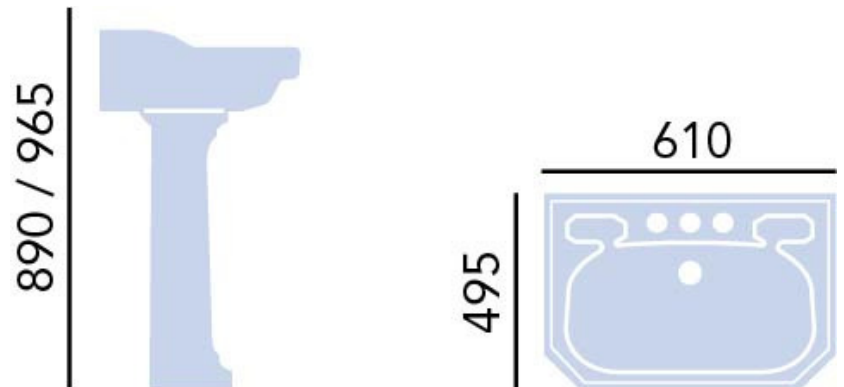

Additional Information

- Lifetime Guarantee
- Available in 1,2 or 3 Taphole varieties
- Vitreous China Manufactured to: BSEN31:1999
  BSI 188:1974
  BS3402:1969