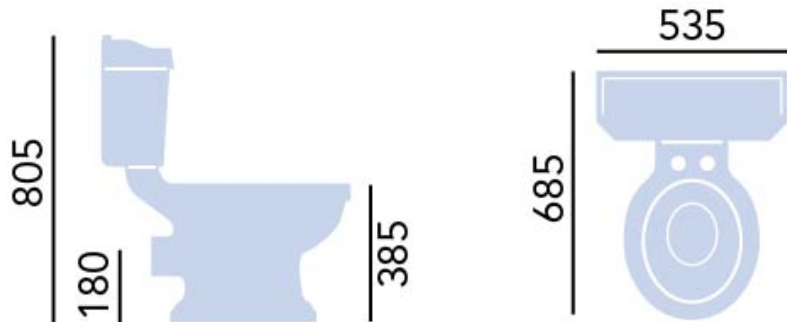

TECHNICAL DATA SHEET

HERITAGE[®] BATHROOMS

Granley

Standard Height WC & Landscape Cistern

Product Specification

Product Code:	PGRW00 (Pan) PGR2W01F (Cistern)
Finish:	White
Product Type:	Traditional
Construction:	Vitreous China
Dimensions for Fitting:	805 (H) mm, 535 (W) mm, 685 (D) mm
Flushing Volume:	6/4 litres

Additional Information

- Lifetime Guarantee
- Round front bowl
- Vitreous China Manufactured to: BSEN31:1999
BS1188:1974
BS3402:1969
- Compatible with Heritage WC seats
- Fittings included with cistern
- Comfort height pan also available (PGRWC00)
- Low Level Cistern also available (PGRW01LF)

TECHNICAL DATA SHEET

HERITAGE[®] BATHROOMS

Granley

Standard Basin & Pedestal

Product Specification

Product Code:	PGRW051 (1 Taphole) PGRW05 (2 Taphole) PGRW053 (3 Taphole) PGRW09 (Pedestal) PGRW10 (Tall Pedestal)
Finish:	White
Product Type:	Traditional
Construction:	Vitreous China
Dimensions for Fitting:	890/965 (H) mm, 610 (W) mm, 495 (D) mm