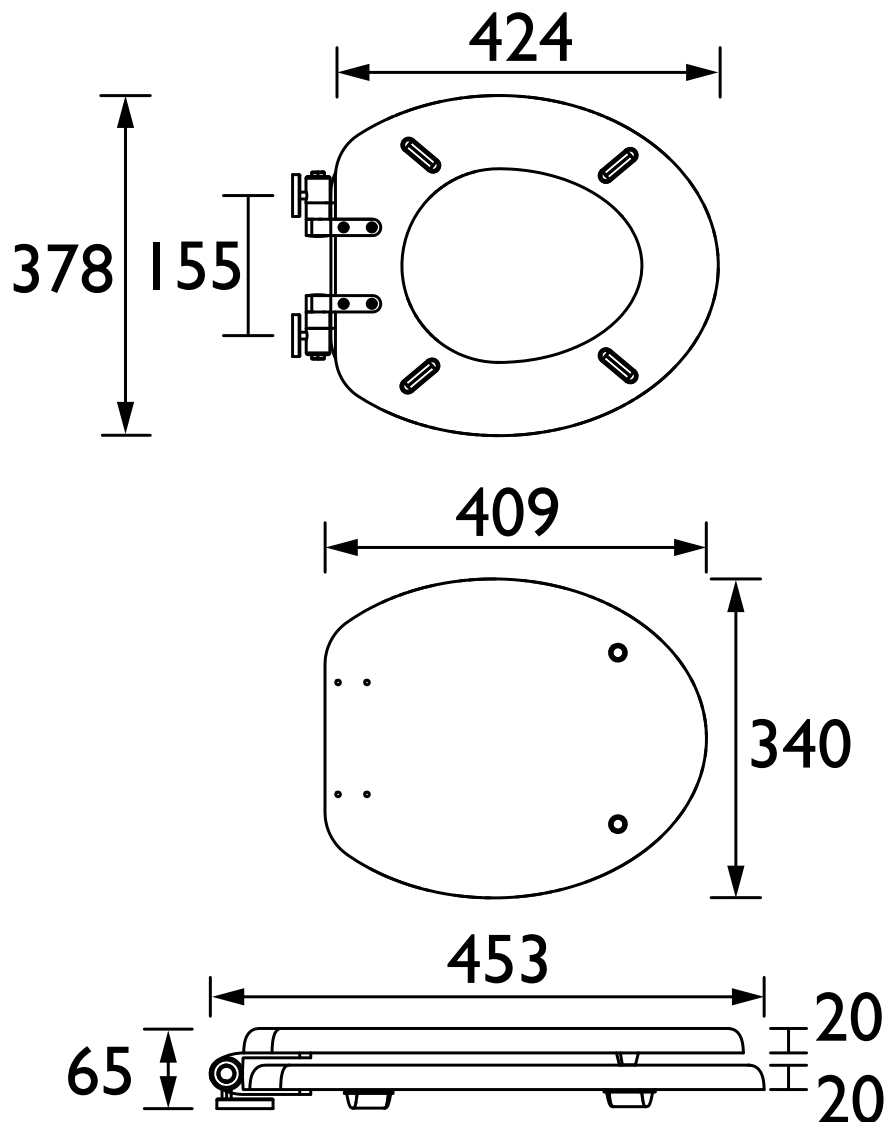

Dimensions (measurements in mm)

Technical Data Sheet

HERITAGE[®]

BATHROOMS

D1

Features:

- Adjustable hinges to fit all British Standard WCs
- Durable to withstand everyday use
- Quick release button for easy clean
- Soft close hinge for easier operation

Dimensions (measurements in mm)

Features:

- Adjustable hinges to fit all British Standard WCs
- Durable to withstand everyday use
- Quick release button for easy clean
- Soft close hinge for easier operation

Dimensions (measurements in mm)