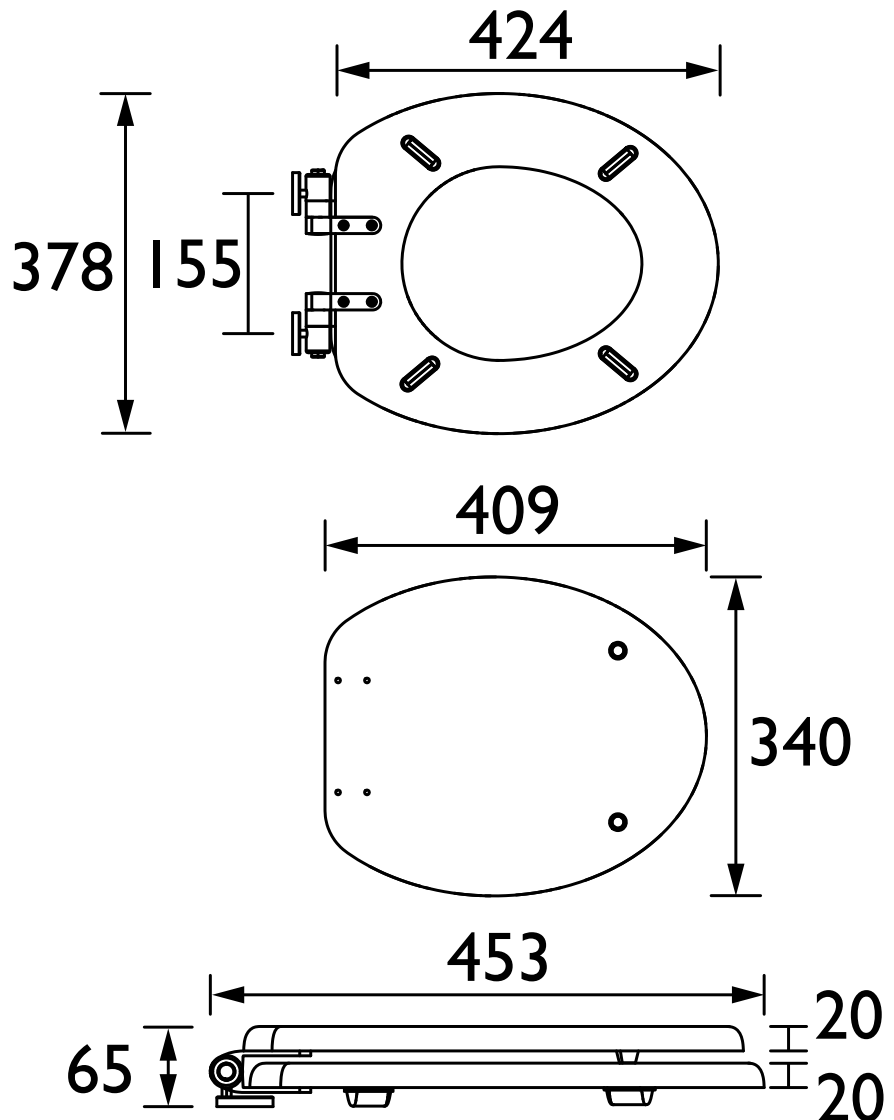

TSMID105SC - Midnight Blue Toilet Seat Soft Close Matt Black Hinges

Specification

Contemporary or Traditional:	Contemporary
Main Construction Material:	MDF
Adjustable Brackets:	Yes
Weight (kg):	3.09
Weight inc. Packaging (kg):	3.43
What's in the Box?:	1x WC Seat, 2x Fixing Covers, 2x Locator Pins, 2x Shrouds, 2x Long Screws, 2x Oblong Washers, 2x Nuts, 1x Fitting Instructions

Dimensions (measurements in mm)

Features:

- Adjustable hinges to fit all British Standard WCs
- Durable to withstand everyday use
- Quick release button for easy clean
- Soft close hinge for easier operation.

Dimensions (measurements in mm)

TSMID103SC

HERITAGE Accessory Range

Toilet Seat Soft Close Brushed Nickel Hinges - Midnight Blue

Specification

Contemporary or Traditional:	Traditional
Main Construction Material:	MDF
Weight (KG):	3.29
Weight Inc. Packaging (KG):	3.62
Assembly Required:	No
Adjustable Brackets:	Yes
What's in the Box?:	1 x WC Seat 2 x Fixing Covers 2 x Locator Pins 2 x Shrouds 2 x Long Screws 2 x Oblong Washers 2 x Nuts 1 x Fitting Instructions

Dimensions (measurements in mm)