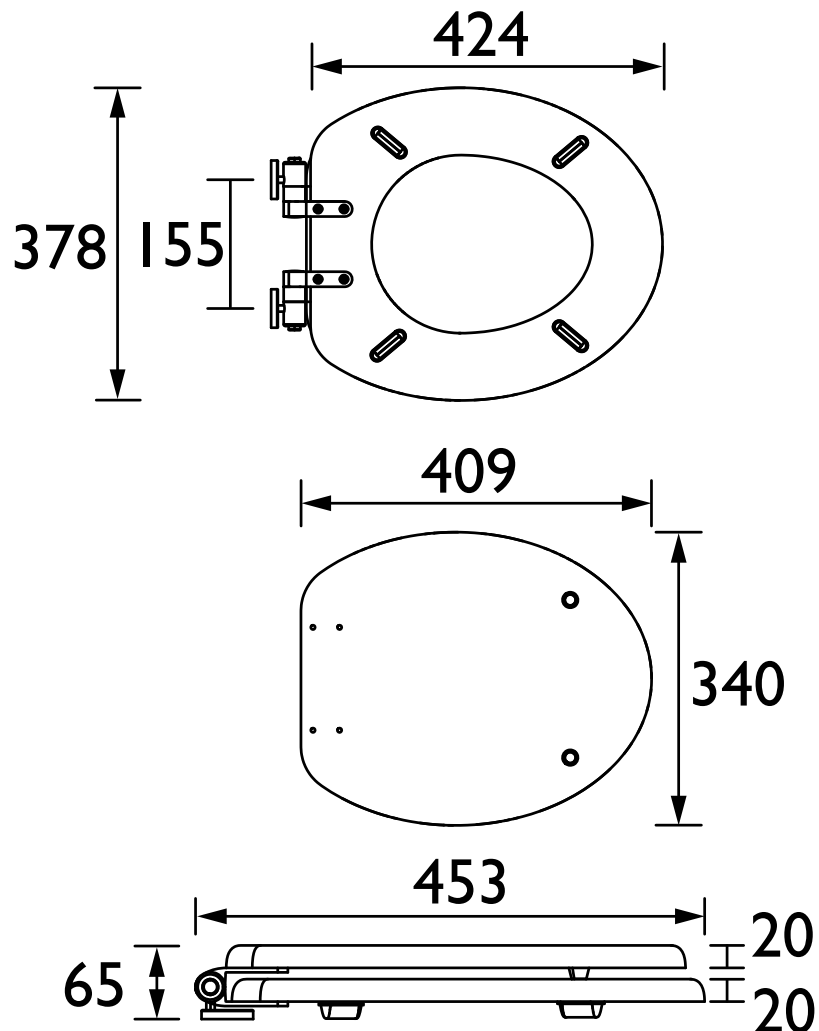

Dimensions (measurements in mm)

TSMID103SC

HERITAGE Accessory Range

Toilet Seat Soft Close Brushed Nickel Hinges - Midnight Blue

Specification

Contemporary or Traditional:	Traditional
Main Construction Material:	MDF
Weight (KG):	3.29
Weight Inc. Packaging (KG):	3.62
Assembly Required:	No
Adjustable Brackets:	Yes
What's in the Box?:	1 x WC Seat 2 x Fixing Covers 2 x Locator Pins 2 x Shrouds 2 x Long Screws 2 x Oblong Washers 2 x Nuts 1 x Fitting Instructions

Dimensions (measurements in mm)

Technical Data Sheet

HERITAGE[®]

BATHROOMS

D1

Features:

- Adjustable hinges to fit all British Standard WCs
- Durable to withstand everyday use
- Quick release button for easy clean
- Soft close hinge for easier operation

Dimensions (measurements in mm)