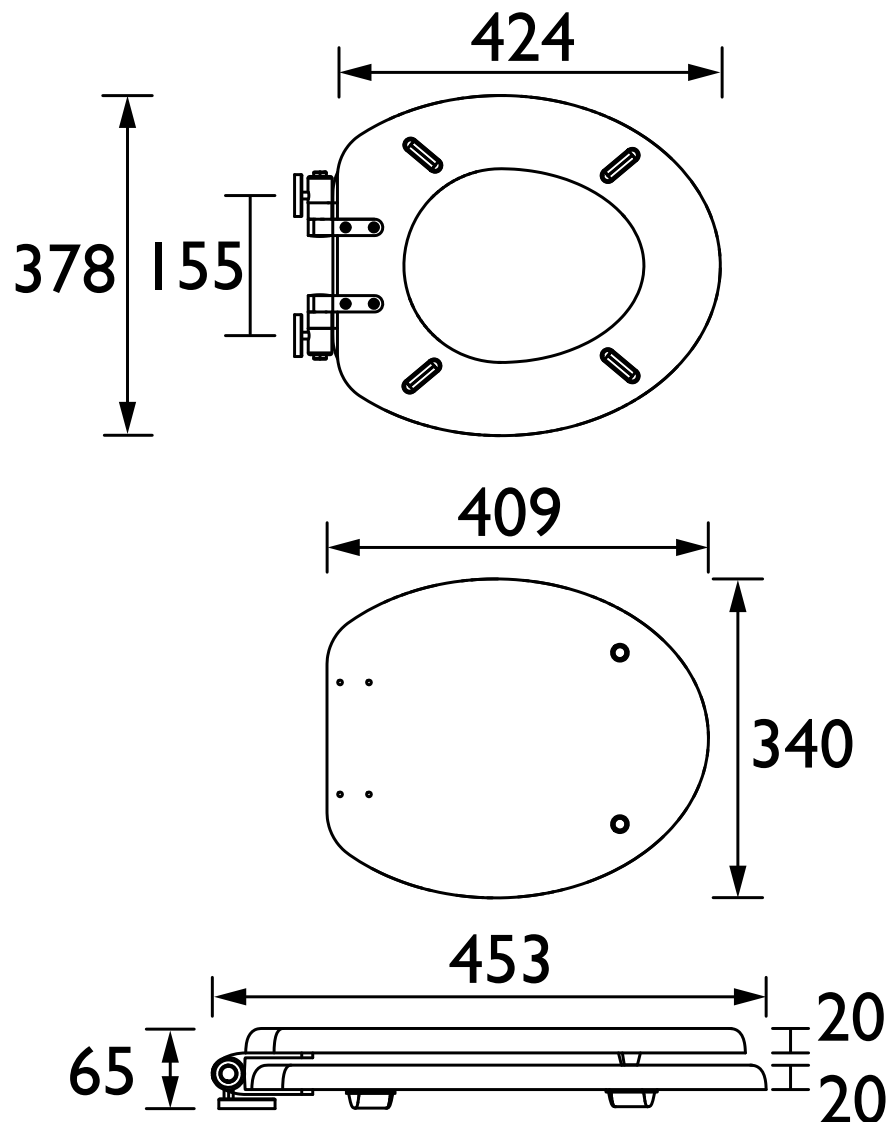

Dimensions (measurements in mm)

Features:

- Adjustable hinges to fit all British Standard WCs
- Durable to withstand everyday use
- Quick release button for easy clean
- Soft close hinge for easier operation.

Dimensions (measurements in mm)

TSMID103SC

HERITAGE Accessory Range

Toilet Seat Soft Close Brushed Nickel Hinges - Midnight Blue

Specification

Contemporary or Traditional:	Traditional
Main Construction Material:	MDF
Weight (KG):	3.29
Weight Inc. Packaging (KG):	3.62
Assembly Required:	No
Adjustable Brackets:	Yes
What's in the Box?:	1 x WC Seat 2 x Fixing Covers 2 x Locator Pins 2 x Shrouds 2 x Long Screws 2 x Oblong Washers 2 x Nuts 1 x Fitting Instructions

Dimensions (measurements in mm)