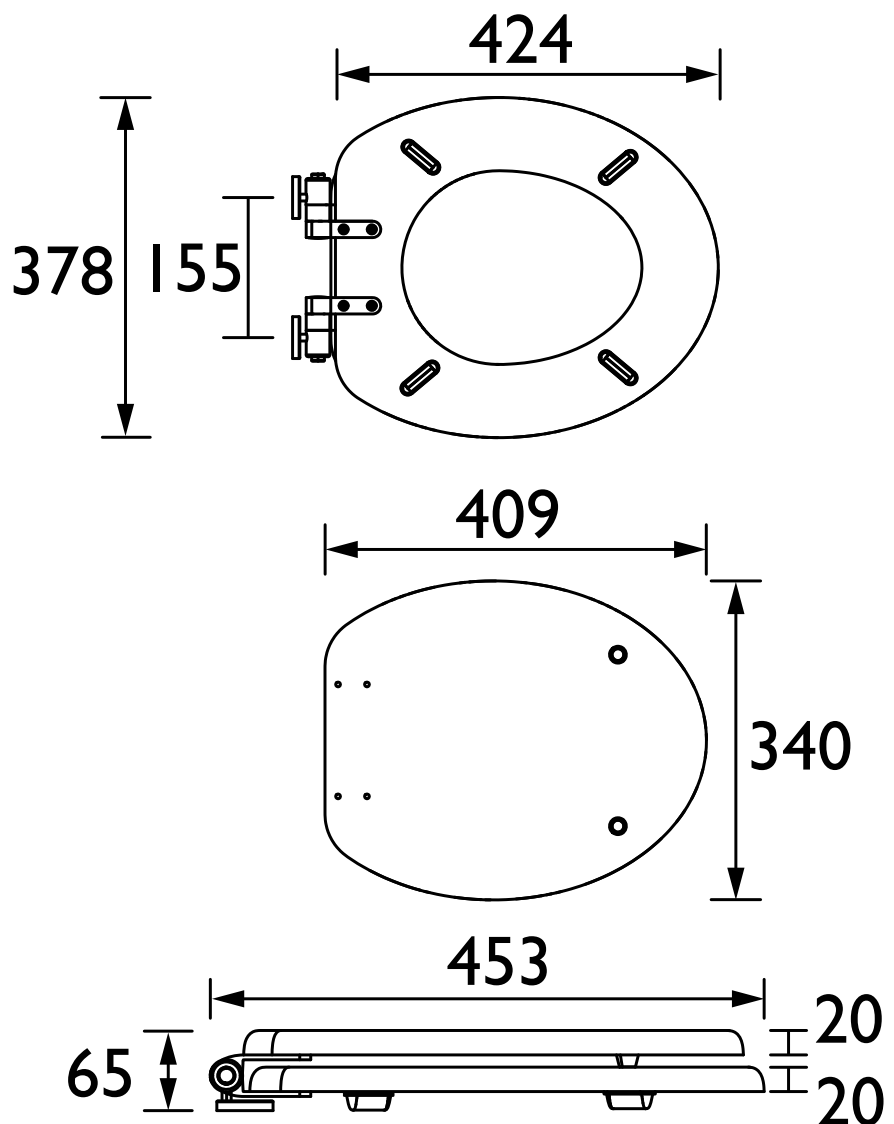

Dimensions (measurements in mm)

Technical Data Sheet

HERITAGE[®]
BATHROOMS

D1