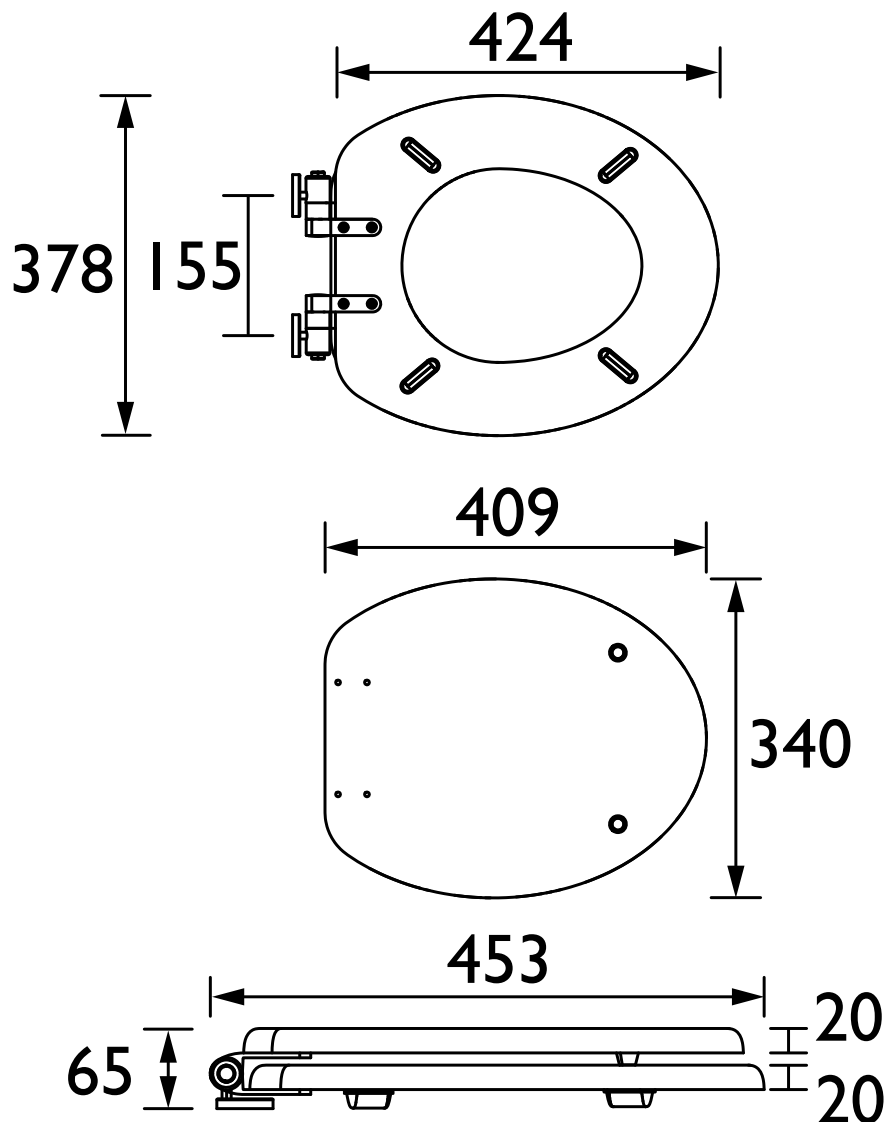

Dimensions (measurements in mm)