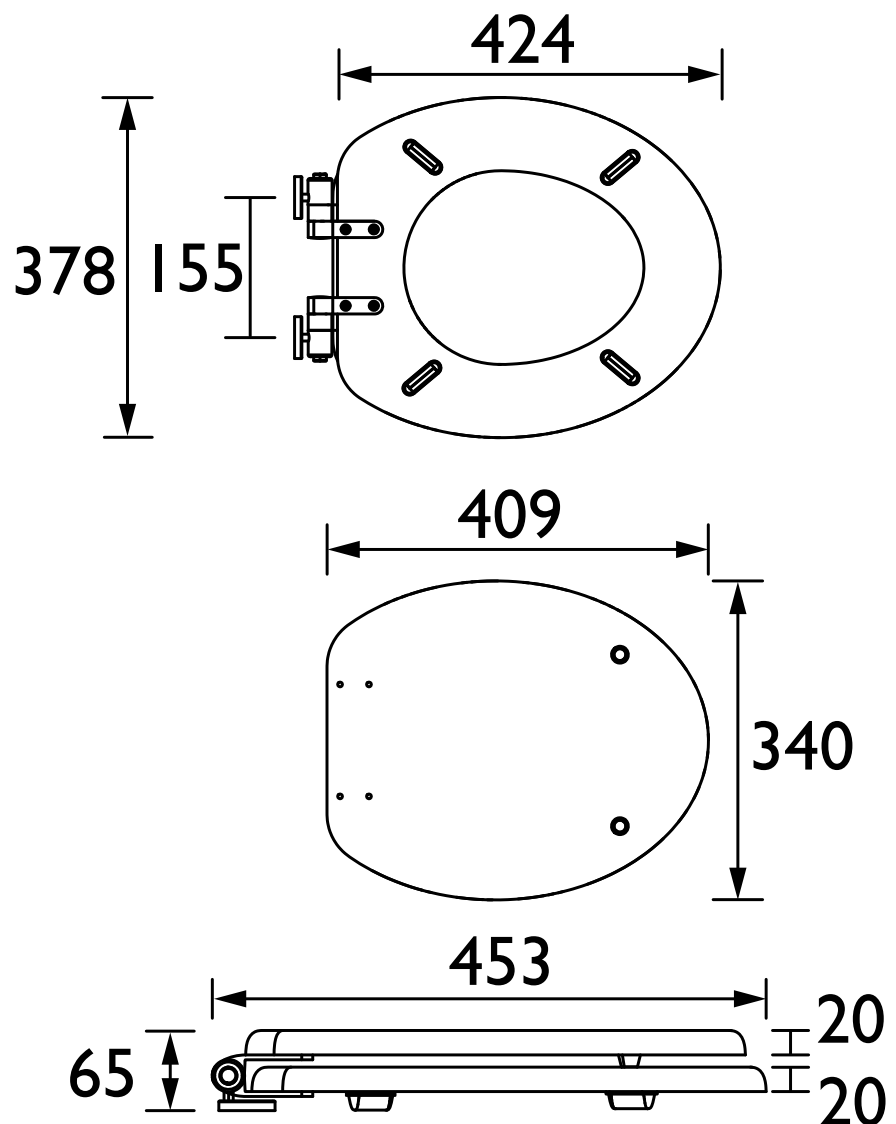

Dimensions (measurements in mm)

Technical Data Sheet

HERITAGE®
BATHROOMS

D3