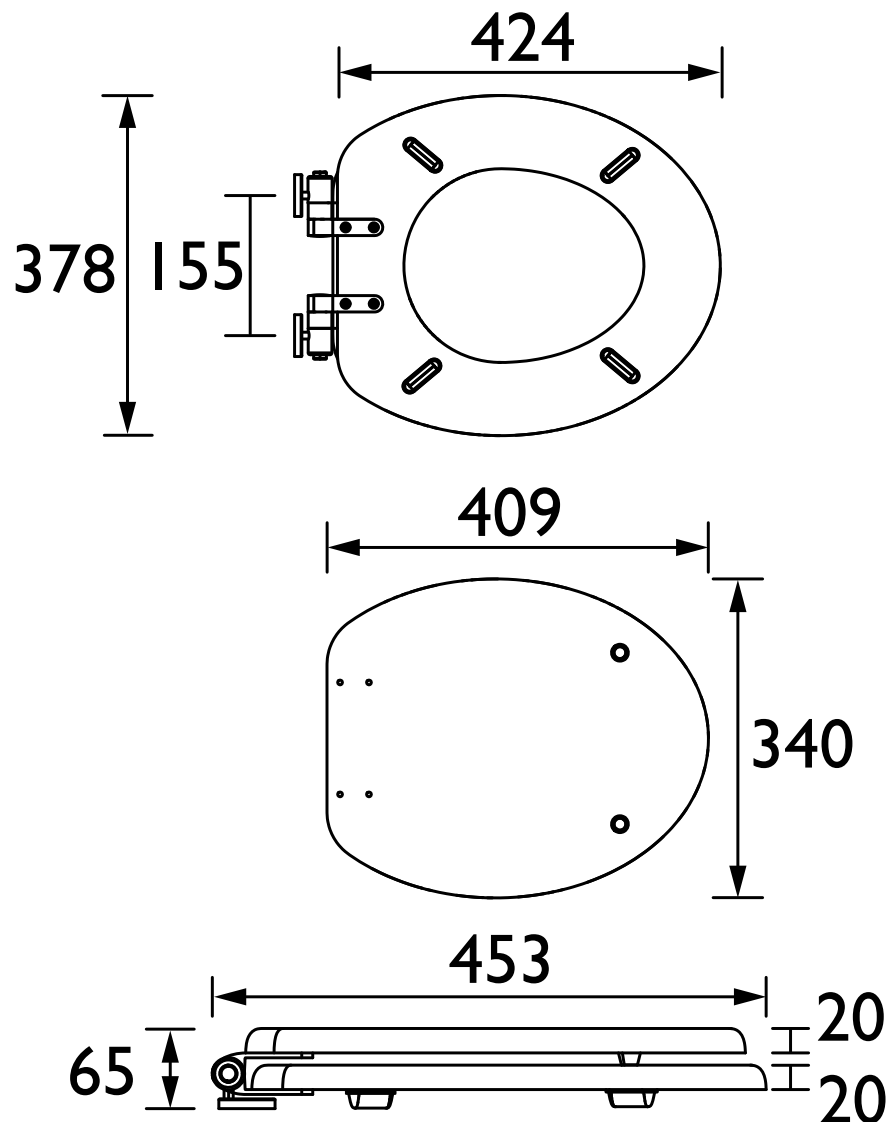

Dimensions (measurements in mm)

Technical Data Sheet

HERITAGE®
BATHROOMS

D2