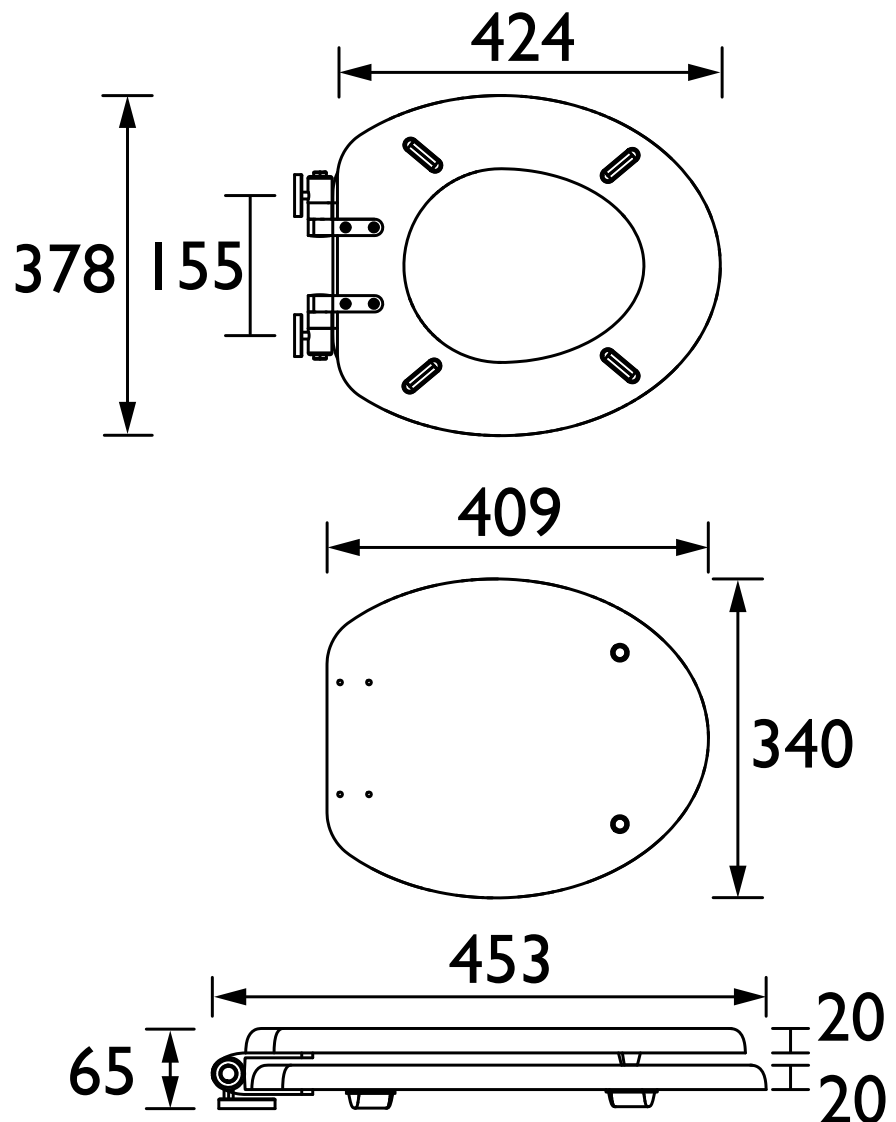

TSWAL105SSC - Walnut Toilet Seat Soft Close Matt Black Hinges

Specification

Contemporary or Traditional:	Traditional
Main Construction Material:	MDF
Adjustable Brackets:	Yes
Weight (kg):	3.19
Weight inc. Packaging (kg):	3.54
What's in the Box?:	1x WC Seat, 2x Fixing Covers, 2x Locator Pins, 2x Shrouds, 2x Long Screws, 2x Oblong Washers, 2x Nuts, 1x Fitting Instructions

Dimensions (measurements in mm)

Features:

- Adjustable hinges to fit all British Standard WCs
- Durable to withstand everyday use
- Quick release button for easy clean
- Soft close hinge for easier operation

Dimensions (measurements in mm)