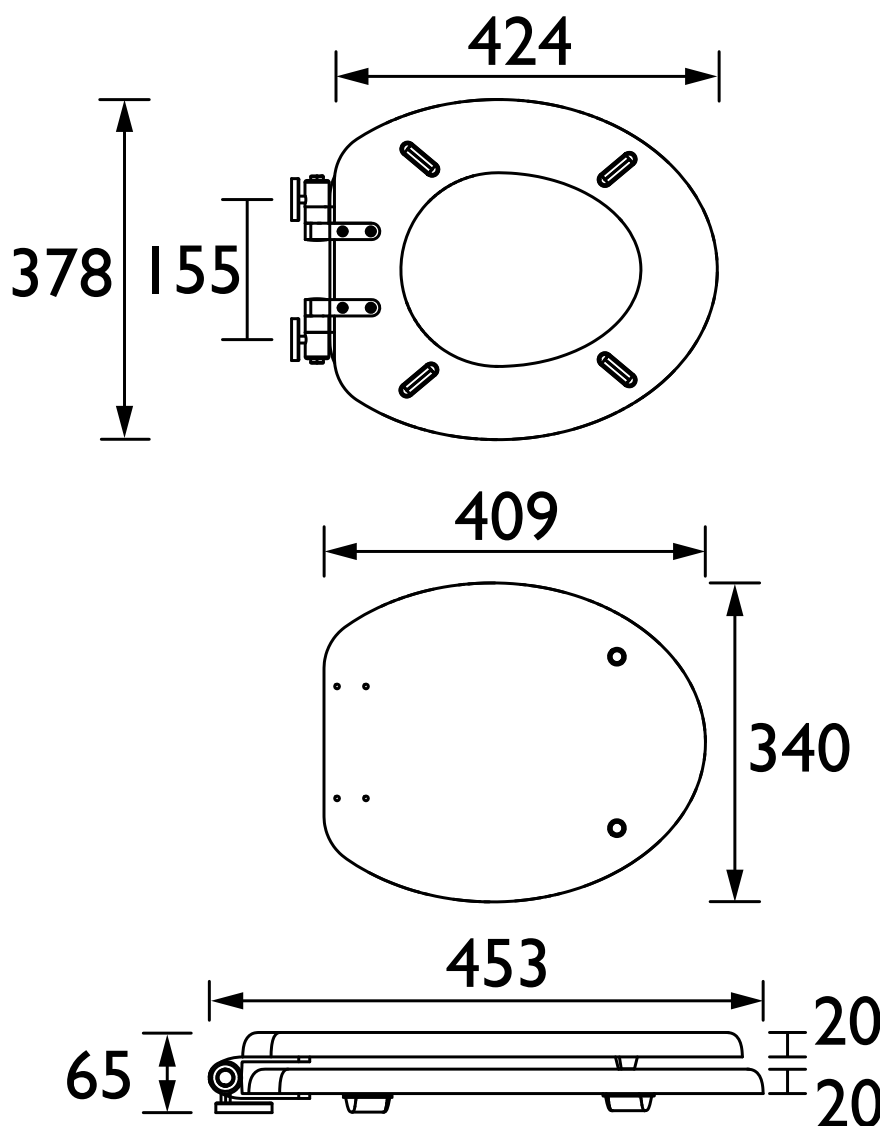

Dimensions (measurements in mm)