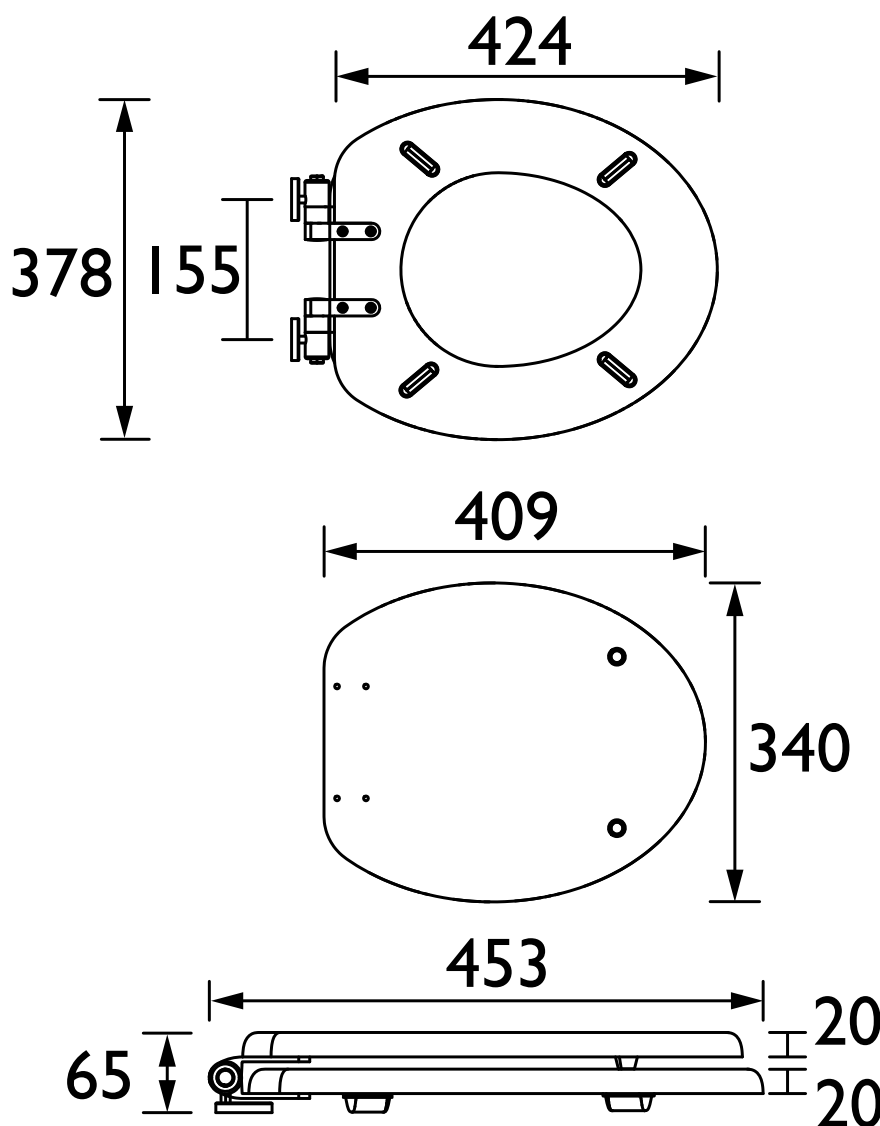

Dimensions (measurements in mm)

Features:

- Adjustable hinges to fit all British Standard WCs
- Durable to withstand everyday use
- Quick release button for easy clean
- Soft close hinge for easier operation

Dimensions (measurements in mm)

Technical Data Sheet

HERITAGE[®]
BATHROOMS
DI