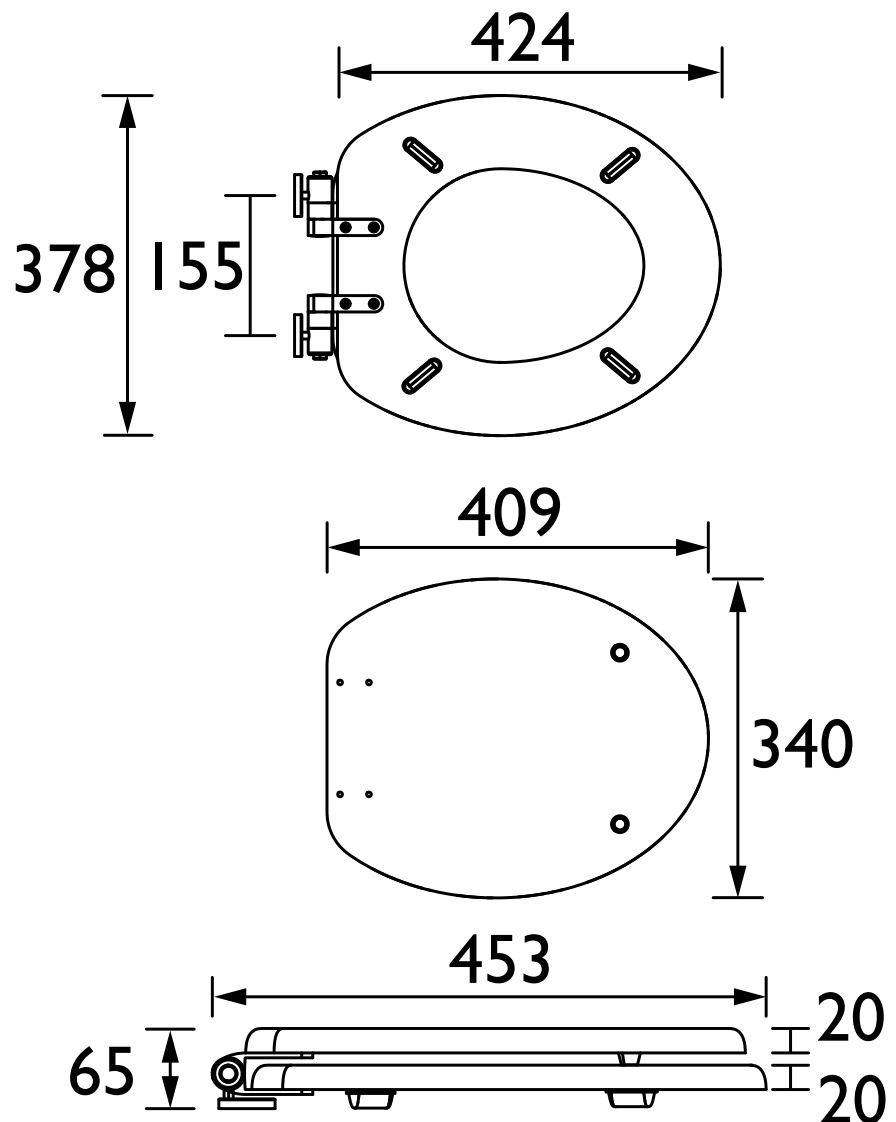

Dimensions (measurements in mm)