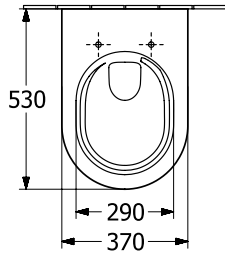

TECHNICAL DRAWINGS

4694C001