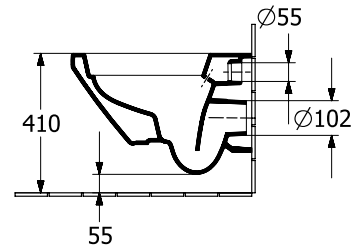

TECHNICAL DRAWINGS

4694C001