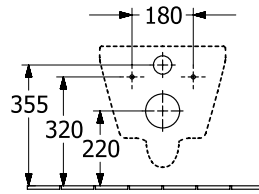

TECHNICAL DRAWINGS

4694C001