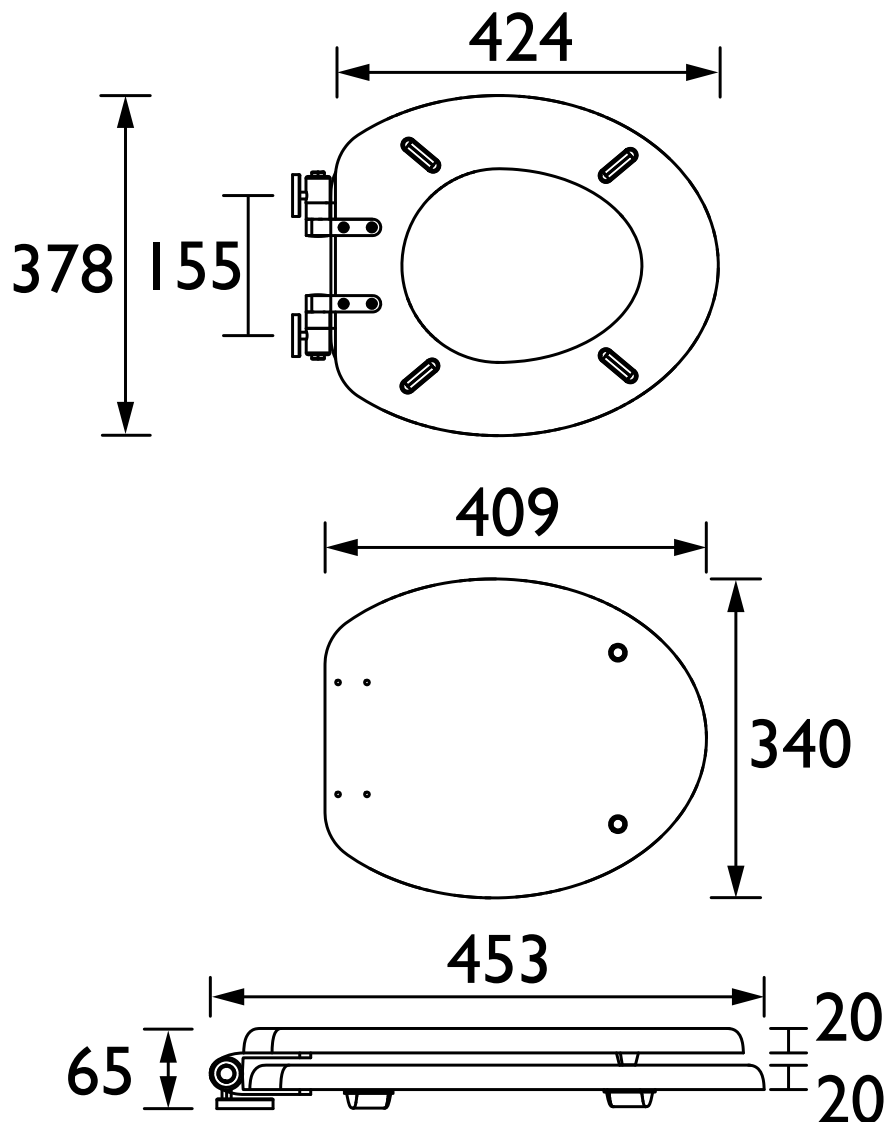

Dimensions (measurements in mm)

Technical Data Sheet

HERITAGE[®]
BATHROOMS

D2

Features:

- Adjustable hinges to fit all British Standard WCs
- Durable to withstand everyday use
- Quick release button for easy clean
- Soft close hinge for easier operation

Dimensions (measurements in mm)

Features:

- Adjustable hinges to fit all British Standard WCs
- Durable to withstand everyday use
- Quick release button for easy clean
- Soft close hinge for easier operation

Dimensions (measurements in mm)