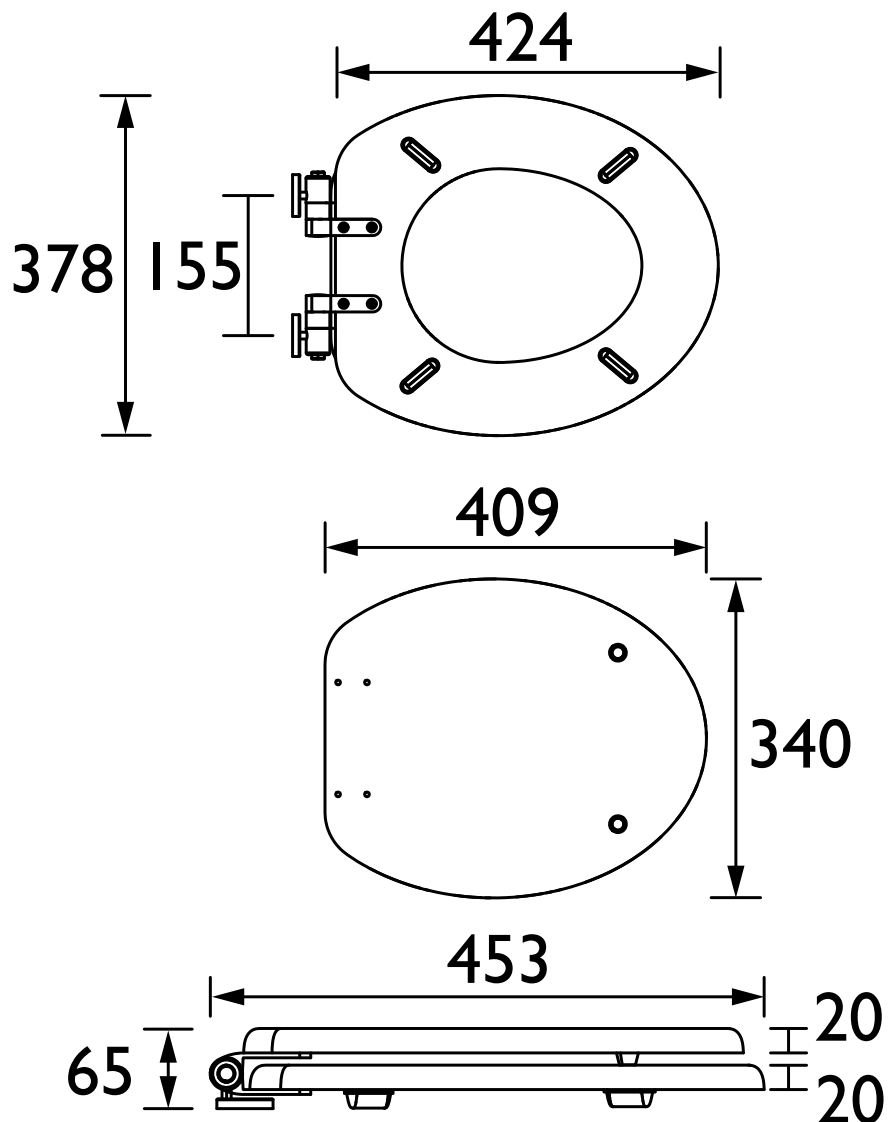

TSGRA105SC - Graphite Toilet Seat Soft Close Matt Black Hinges

Specification

Contemporary or Traditional:	Contemporary
Main Construction Material:	MDF
Adjustable Brackets:	Yes
Weight (kg):	3.13
Weight inc. Packaging (kg):	3.44
What's in the Box?:	1x WC Seat, 2x Fixing Covers, 2x Locator Pins, 2x Shrouds, 2x Long Screws, 2x Oblong Washers, 2x Nuts, 1x Fitting Instructions

Dimensions (measurements in mm)

Features:

- Adjustable hinges to fit all British Standard WCs
- Durable to withstand everyday use
- Quick release button for easy clean
- Soft close hinge for easier operation

Dimensions (measurements in mm)