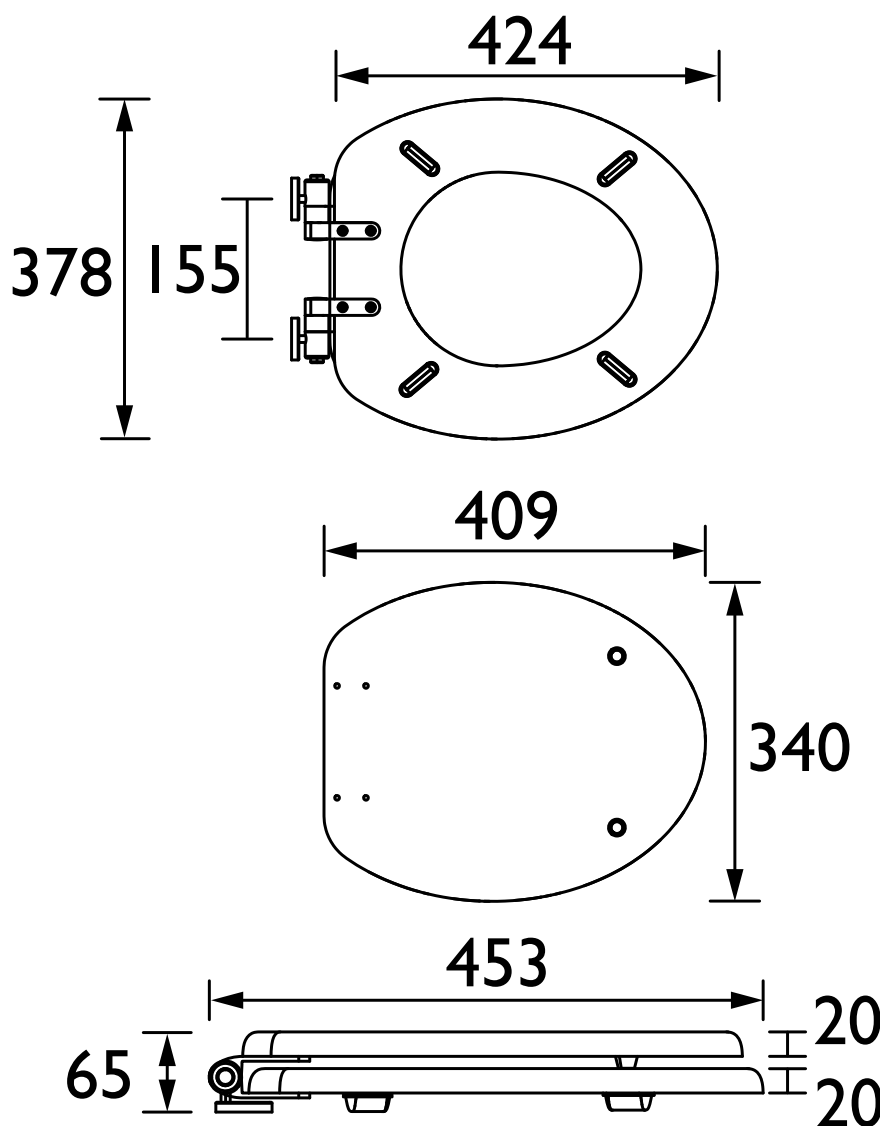

Specification

Contemporary or Traditional:	Contemporary
Main Construction Material:	MDF
Adjustable Brackets:	Yes
Weight (kg):	3
Weight inc. Packaging (kg):	3.27
What's in the Box?:	1x WC Seat, 2x Fixing Covers, 2x Locator Pins, 2x Shrouds, 2x Long Screws, 2x Oblong Washers, 2x Nuts, 1x Fitting Instructions

TSBLA105SC - Black Soft Close Toilet Seat with Matt Black Hinges

Dimensions (measurements in mm)

Specification

Contemporary or Traditional:	Contemporary
Main Construction Material:	MDF
Adjustable Brackets:	Yes
Weight (kg):	3
Weight inc. Packaging (kg):	3.33
What's in the Box?:	1x WC Seat, 2x Fixing Covers, 2x Locator Pins, 2x Shrouds, 2x Long Screws, 2x Oblong Washers, 2x Nuts, 1x Fitting Instructions

Dimensions (measurements in mm)

Features:

- Adjustable hinges to fit all British Standard WCs
- Durable to withstand everyday use
- Quick release button for easy clean
- Soft close hinge for easier operation.