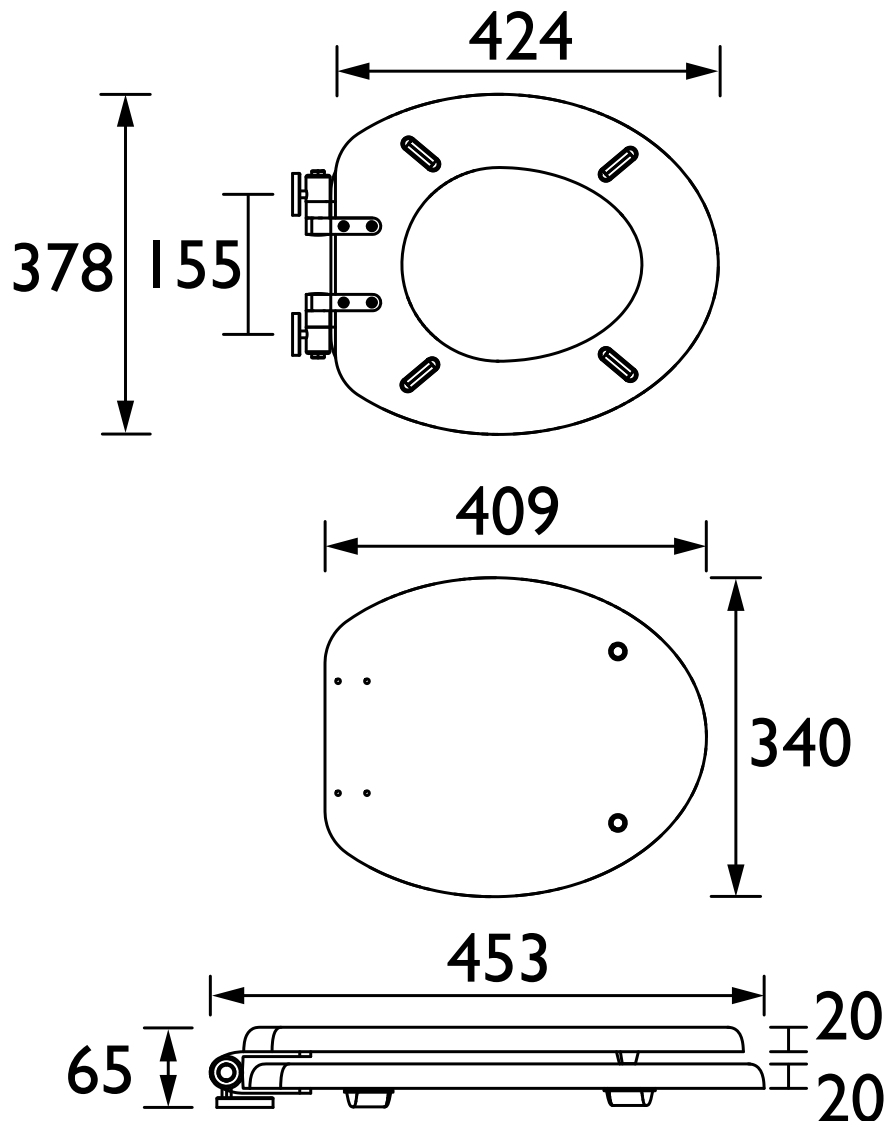

Dimensions (measurements in mm)

Technical Data Sheet

HERITAGE[®]
BATHROOMS

D2.1

Features:

- Adjustable hinges to fit all British Standard WCs
- Durable to withstand everyday use
- Quick release button for easy clean
- Soft close hinge for easier operation.

Dimensions (measurements in mm)

Specification

Contemporary or Traditional:	Contemporary
Main Construction Material:	MDF
Adjustable Brackets:	Yes
Weight (kg):	3.08
Weight inc. Packaging (kg):	3.42
What's in the Box?:	1x WC Seat, 2x Fixing Covers, 2x Locator Pins, 2x Shrouds, 2x Long Screws, 2x Oblong Washers, 2x Nuts, 1x Fitting Instructions