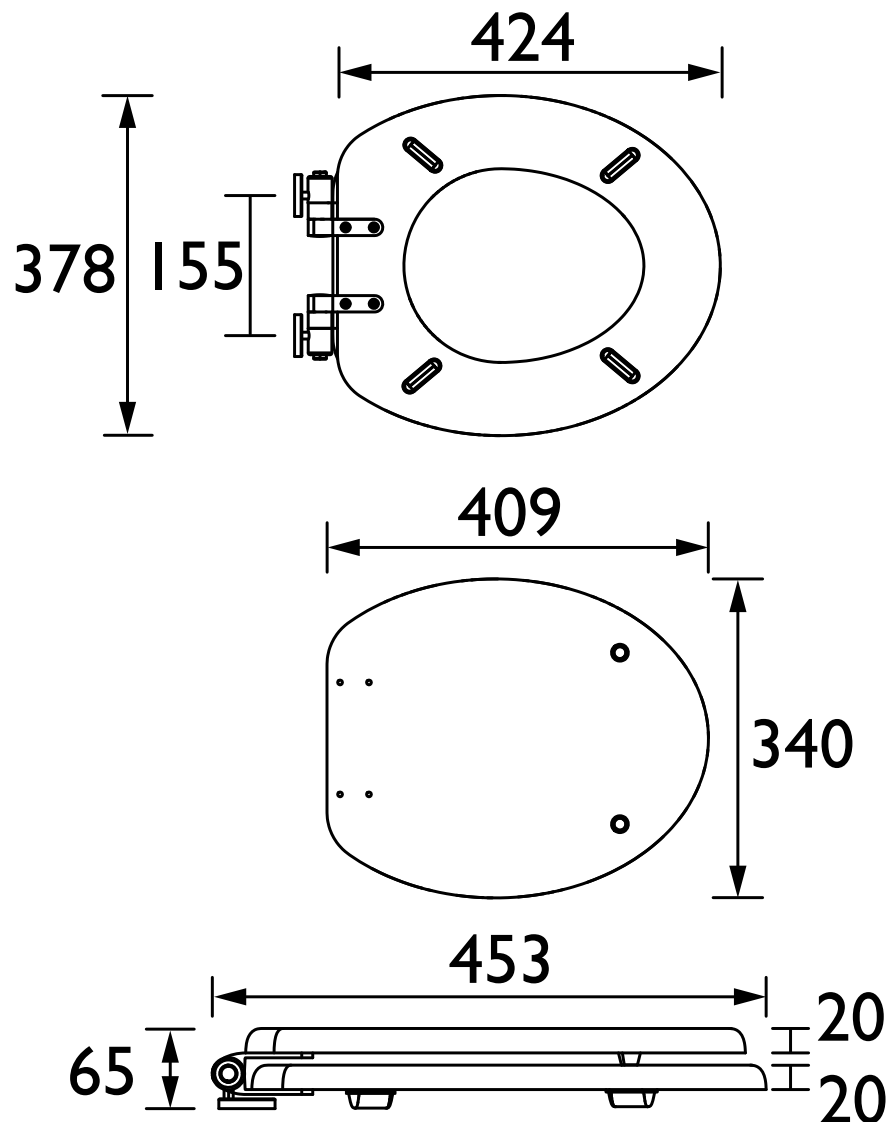

Specification

Contemporary or Traditional:	Contemporary
Main Construction Material:	MDF
Adjustable Brackets:	Yes
Weight (kg):	3
Weight inc. Packaging (kg):	3.27
What's in the Box?:	1x WC Seat, 2x Fixing Covers, 2x Locator Pins, 2x Shrouds, 2x Long Screws, 2x Oblong Washers, 2x Nuts, 1x Fitting Instructions

TSBLA105SC - Black Soft Close Toilet Seat with Matt Black Hinges

Dimensions (measurements in mm)

Specification

Contemporary or Traditional:	Contemporary
Main Construction Material:	MDF
Adjustable Brackets:	Yes
Weight (kg):	3
Weight inc. Packaging (kg):	3.33
What's in the Box?:	1x WC Seat, 2x Fixing Covers, 2x Locator Pins, 2x Shrouds, 2x Long Screws, 2x Oblong Washers, 2x Nuts, 1x Fitting Instructions

Dimensions (measurements in mm)

Features:

- Adjustable hinges to fit all British Standard WCs
- Durable to withstand everyday use
- Quick release button for easy clean
- Soft close hinge for easier operation.