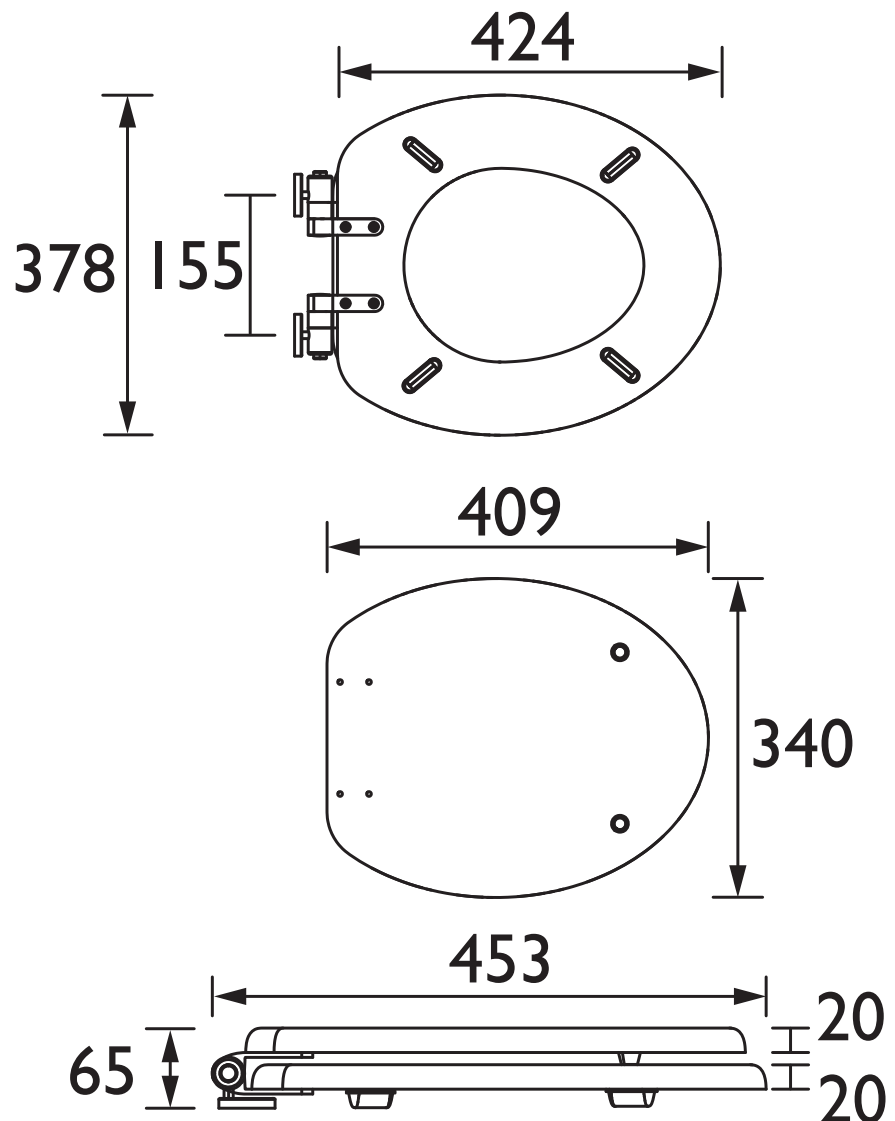

Dimensions (measurements in mm)

Technical Data Sheet

HERITAGE®
BATHROOMS

D2.1