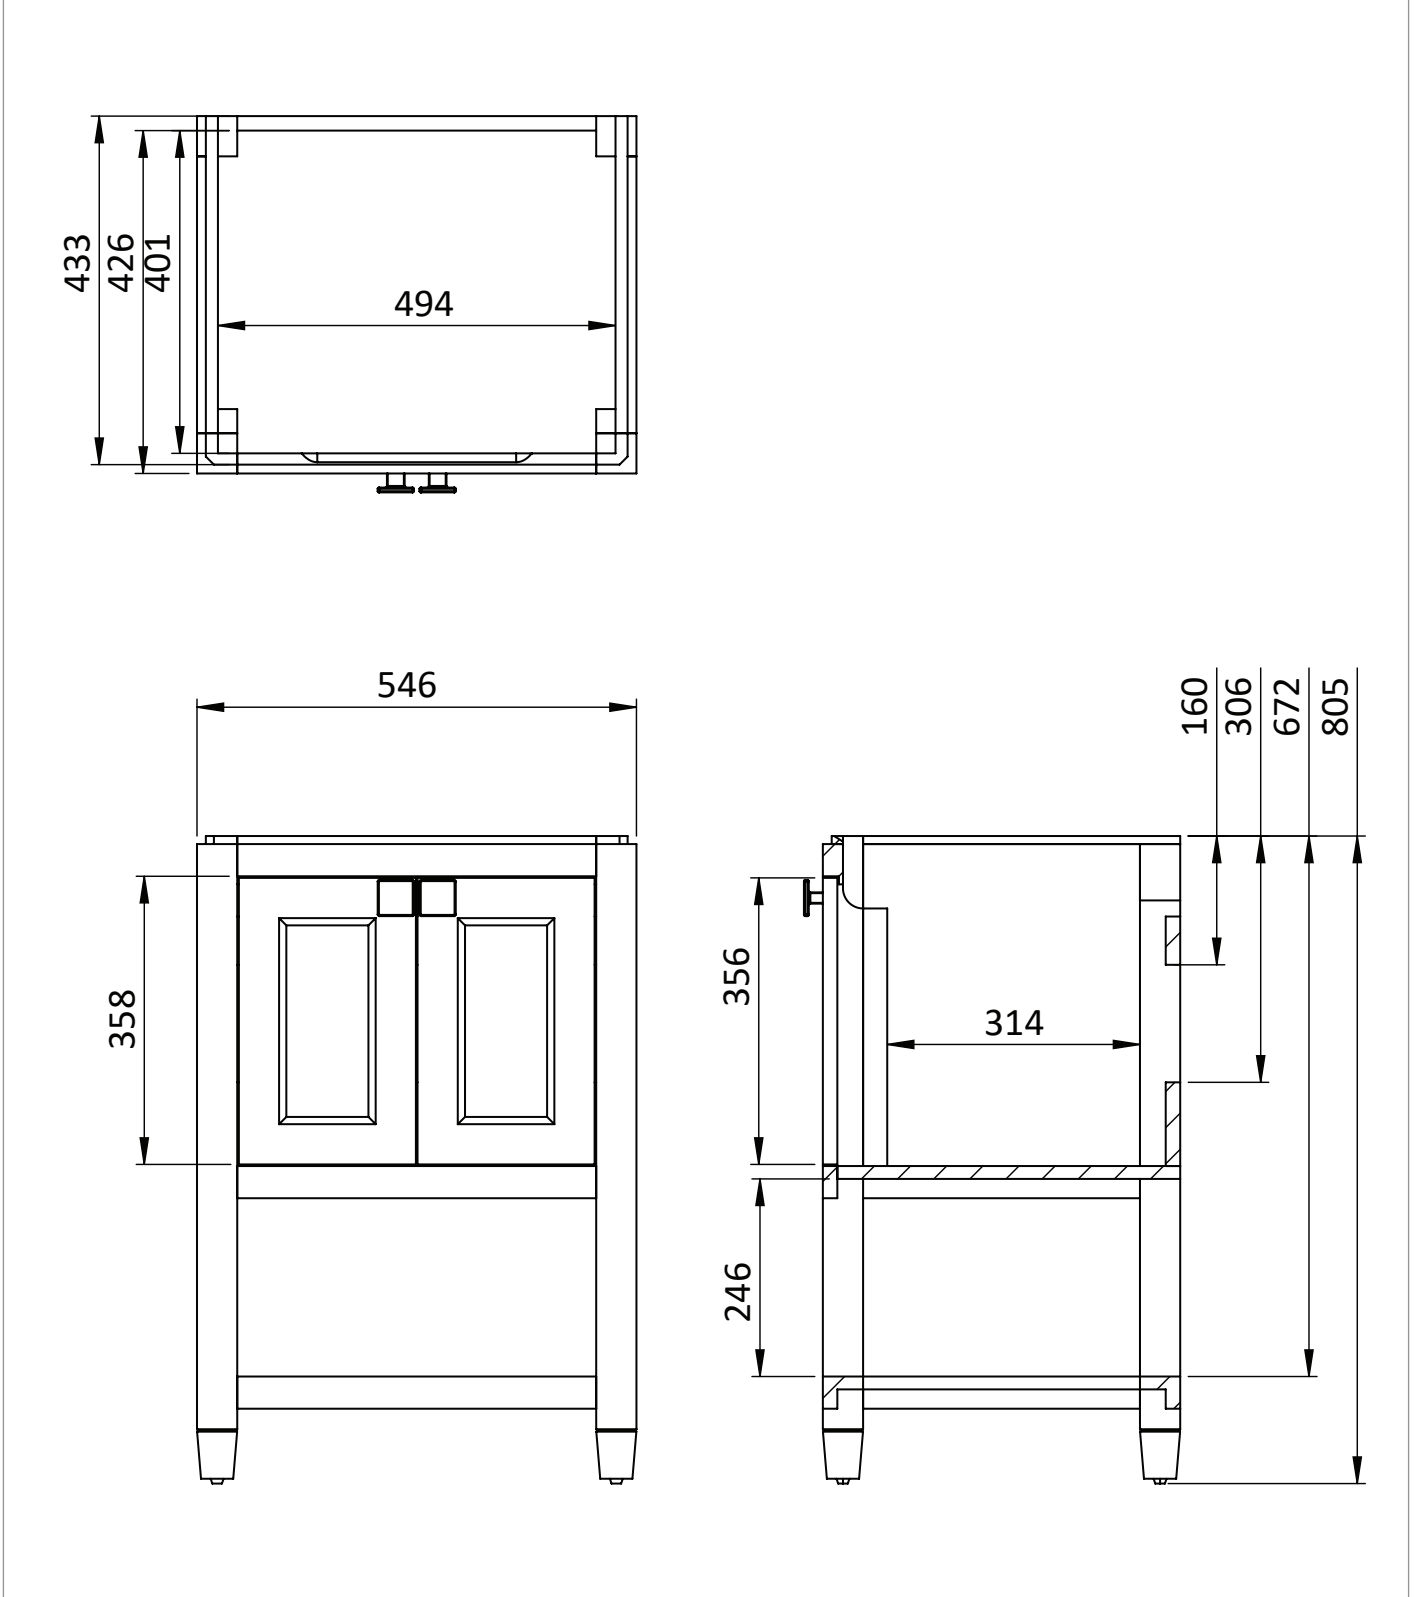

## DESCRIPTION

Riviera 580mm Vanity Matt Black and chrome Handles

CATEGORY	Furniture
WARRANTY DETAILS	10 Years
COLOUR	Matt Black
FINISH APPLICATION	Lacquered
PRIMARY MATERIAL	MDF
INSTALL TYPE	Floor Standing
PRODUCT WIDTH MM	546
PRODUCT HEIGHT MM	805
PRODUCT DEPTH MM	442
PRODUCT NET WEIGHT KG	20.1

## TECHNICAL DIMENSIONS

Dimensions in mm unless otherwise specified.

Tolerances (per material type) apply.