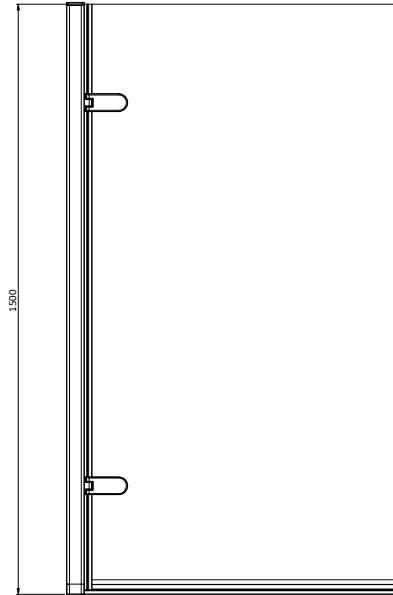

PRODUCT DATA SHEET

Burlington[®]

PRODUCT CODE

CQBSGC0850

RANGE

Classique

DESCRIPTION

Classique Hinged Single Bath Screen
850 Gold

CATEGORY	Showering
WARRANTY DETAILS	Lifetime
COLOUR	Gold
FINISH APPLICATION	Anodised
PRIMARY MATERIAL	Glass
SECONDARY MATERIAL	Aluminum
INSTALL TYPE	Wall Mounted
PRODUCT WIDTH MM	850
PRODUCT HEIGHT MM	1500
PRODUCT NET WEIGHT KG	26
STANDARDS	EN14428

TECHNICAL DIMENSIONS

Dimensions in mm unless otherwise specified.

Tolerances (per material type) apply.

Hinged single bath screen 850x1500

SPARES LIST

Only the parts labelled are available as spares.

SPARES AVAILABLE UPON REQUEST

CATEGORY	Showering
WARRANTY DETAILS	2 Years
COLOUR	Gold
FINISH APPLICATION	PVD
PRIMARY MATERIAL	304 Stainless Steel
PRODUCT WIDTH MM	40
PRODUCT HEIGHT MM	73
PRODUCT LENGTH MM	35
PRODUCT NET WEIGHT KG	0.1