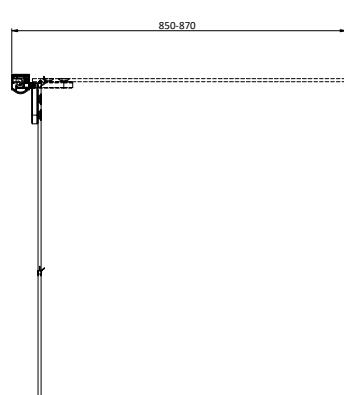

CATEGORY	Showering
WARRANTY DETAILS	Lifetime
COLOUR	Gold
FINISH APPLICATION	Anodised
PRIMARY MATERIAL	Glass
SECONDARY MATERIAL	Aluminum
INSTALL TYPE	Wall Mounted
PRODUCT WIDTH MM	850
PRODUCT HEIGHT MM	1500
PRODUCT NET WEIGHT KG	26
STANDARDS	EN14428

TECHNICAL DIMENSIONS

Dimensions in mm unless otherwise specified.

Tolerances (per material type) apply.

Hinged single bath screen 850x1500

SPARES LIST

Only the parts labelled are available as spares.

SPARES AVAILABLE UPON REQUEST

CATEGORY	Showering
WARRANTY DETAILS	2 Years
COLOUR	Gold
FINISH APPLICATION	PVD
PRIMARY MATERIAL	304 Stainless Steel
PRODUCT WIDTH MM	40
PRODUCT HEIGHT MM	73
PRODUCT LENGTH MM	35
PRODUCT NET WEIGHT KG	0.1

Classique 1909 Singular Profile Finial Gold

CATEGORY	Showering
WARRANTY DETAILS	2 Years
COLOUR	Gold
FINISH APPLICATION	PVD
PRIMARY MATERIAL	304 Stainless Steel
PRODUCT WIDTH MM	43
PRODUCT HEIGHT MM	61
PRODUCT LENGTH MM	43
PRODUCT NET WEIGHT KG	0.3