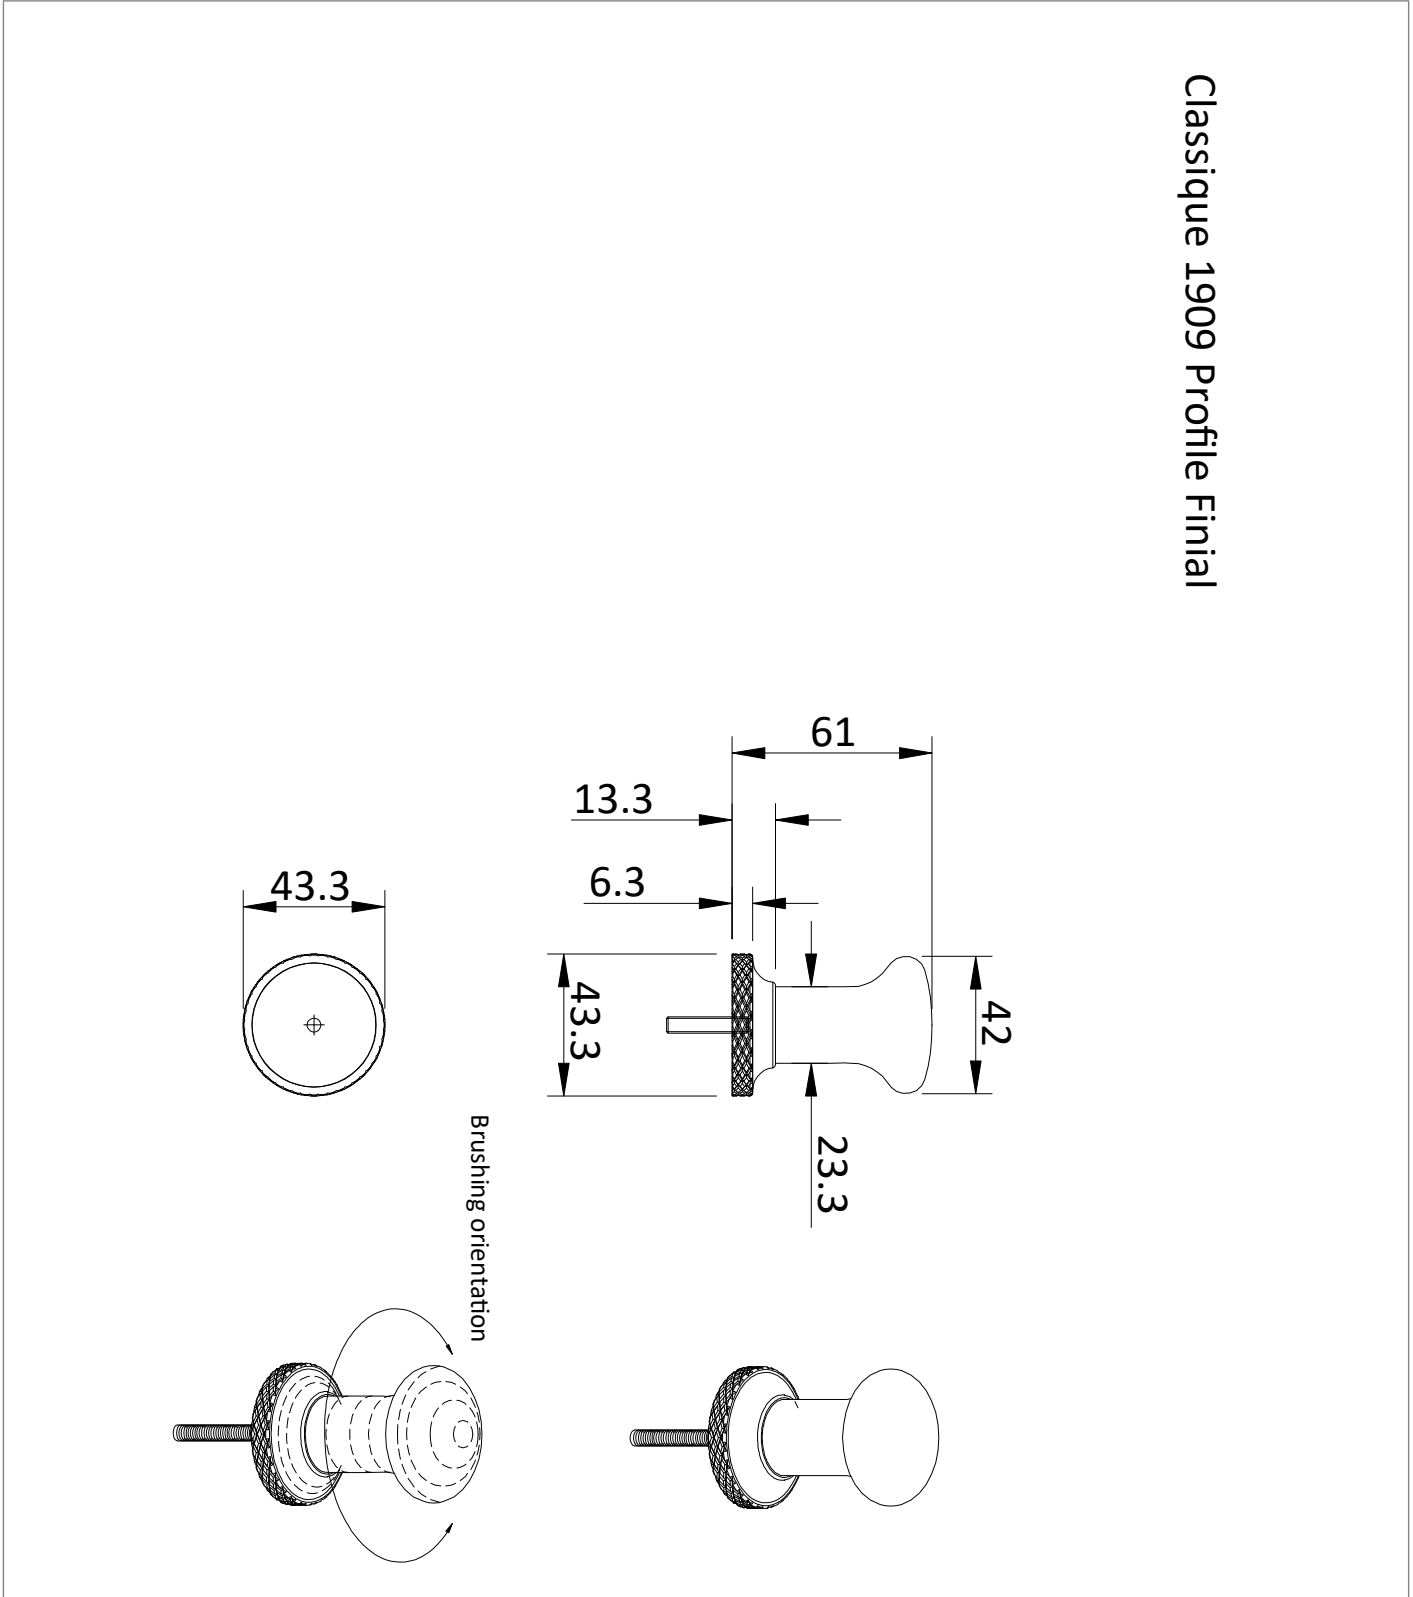

TECHNICAL DIMENSIONS

Dimensions in mm unless otherwise specified.

Tolerances (per material type) apply.

Classique 1909 Profile Finial