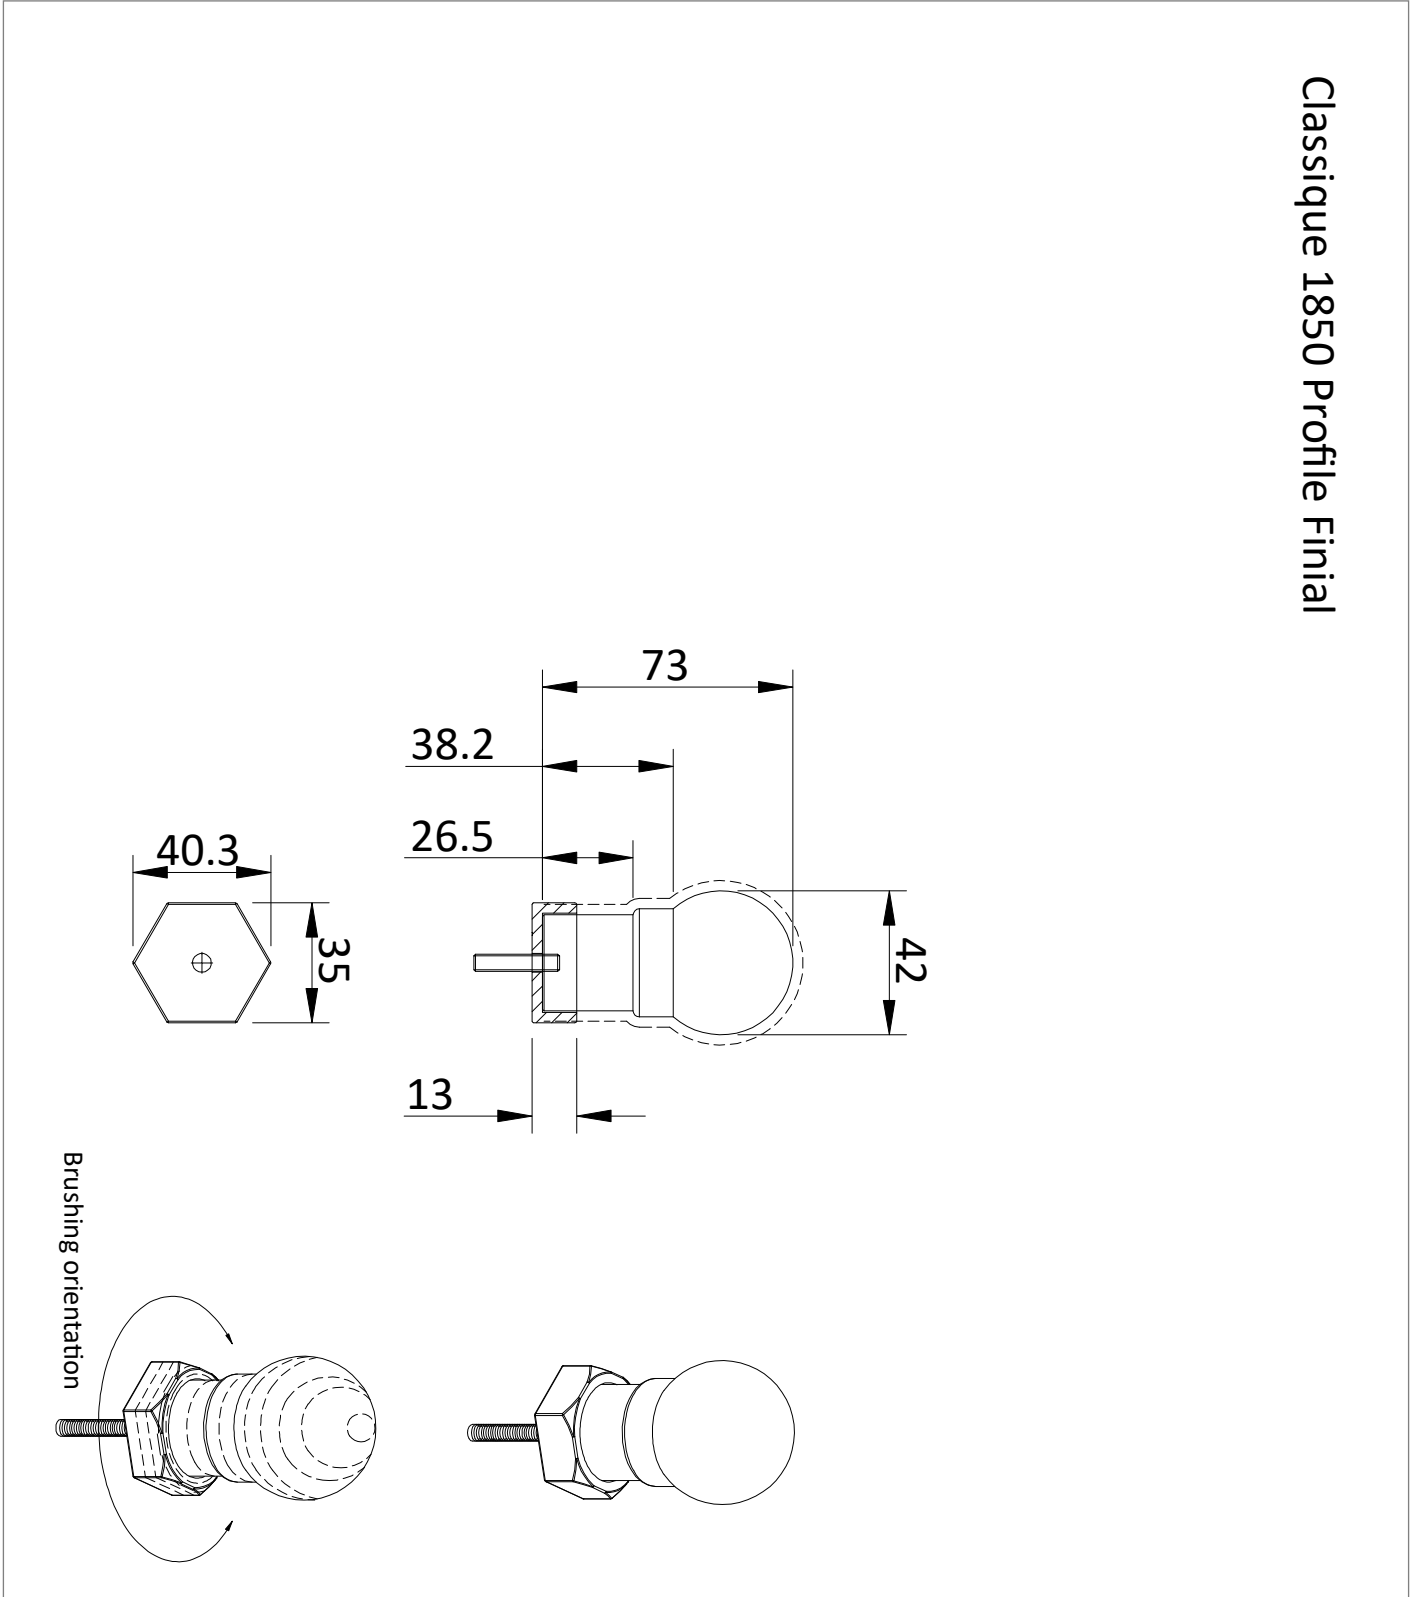

TECHNICAL DIMENSIONS

Dimensions in mm unless otherwise specified.

Tolerances (per material type) apply.

Classique 1850 Profile Finial