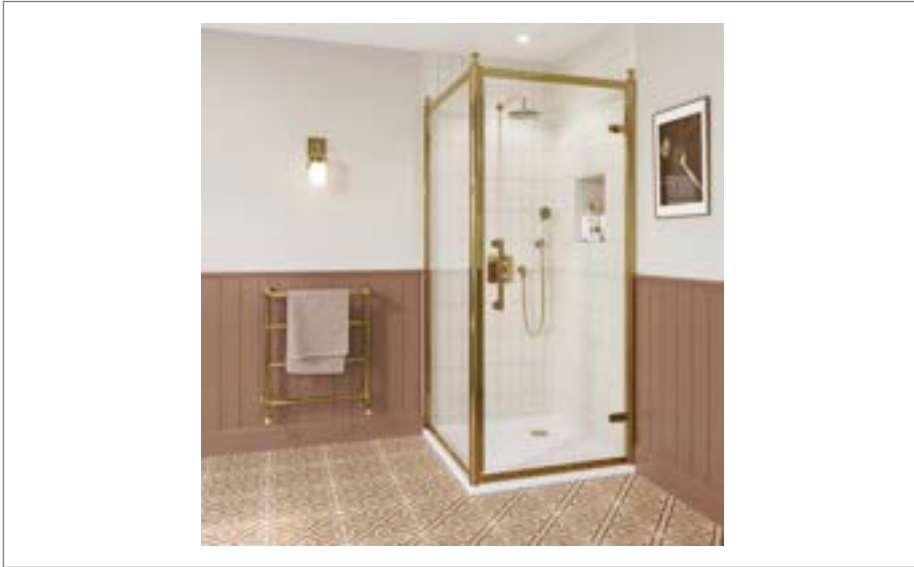

PRODUCT DATA SHEET

Burlington®

PRODUCT CODE

CQ1909PRFNG

RANGE

Classique

DESCRIPTION

Classique 1909 Singular Profile Finial Gold

CATEGORY	Showering
WARRANTY DETAILS	2 Years
COLOUR	Gold
FINISH APPLICATION	PVD
PRIMARY MATERIAL	304 Stainless Steel
PRODUCT WIDTH MM	43
PRODUCT HEIGHT MM	61
PRODUCT LENGTH MM	43
PRODUCT NET WEIGHT KG	0.3

WET ROOM COMPATIBLE	Yes
DOOR A INFORMATION	Finial