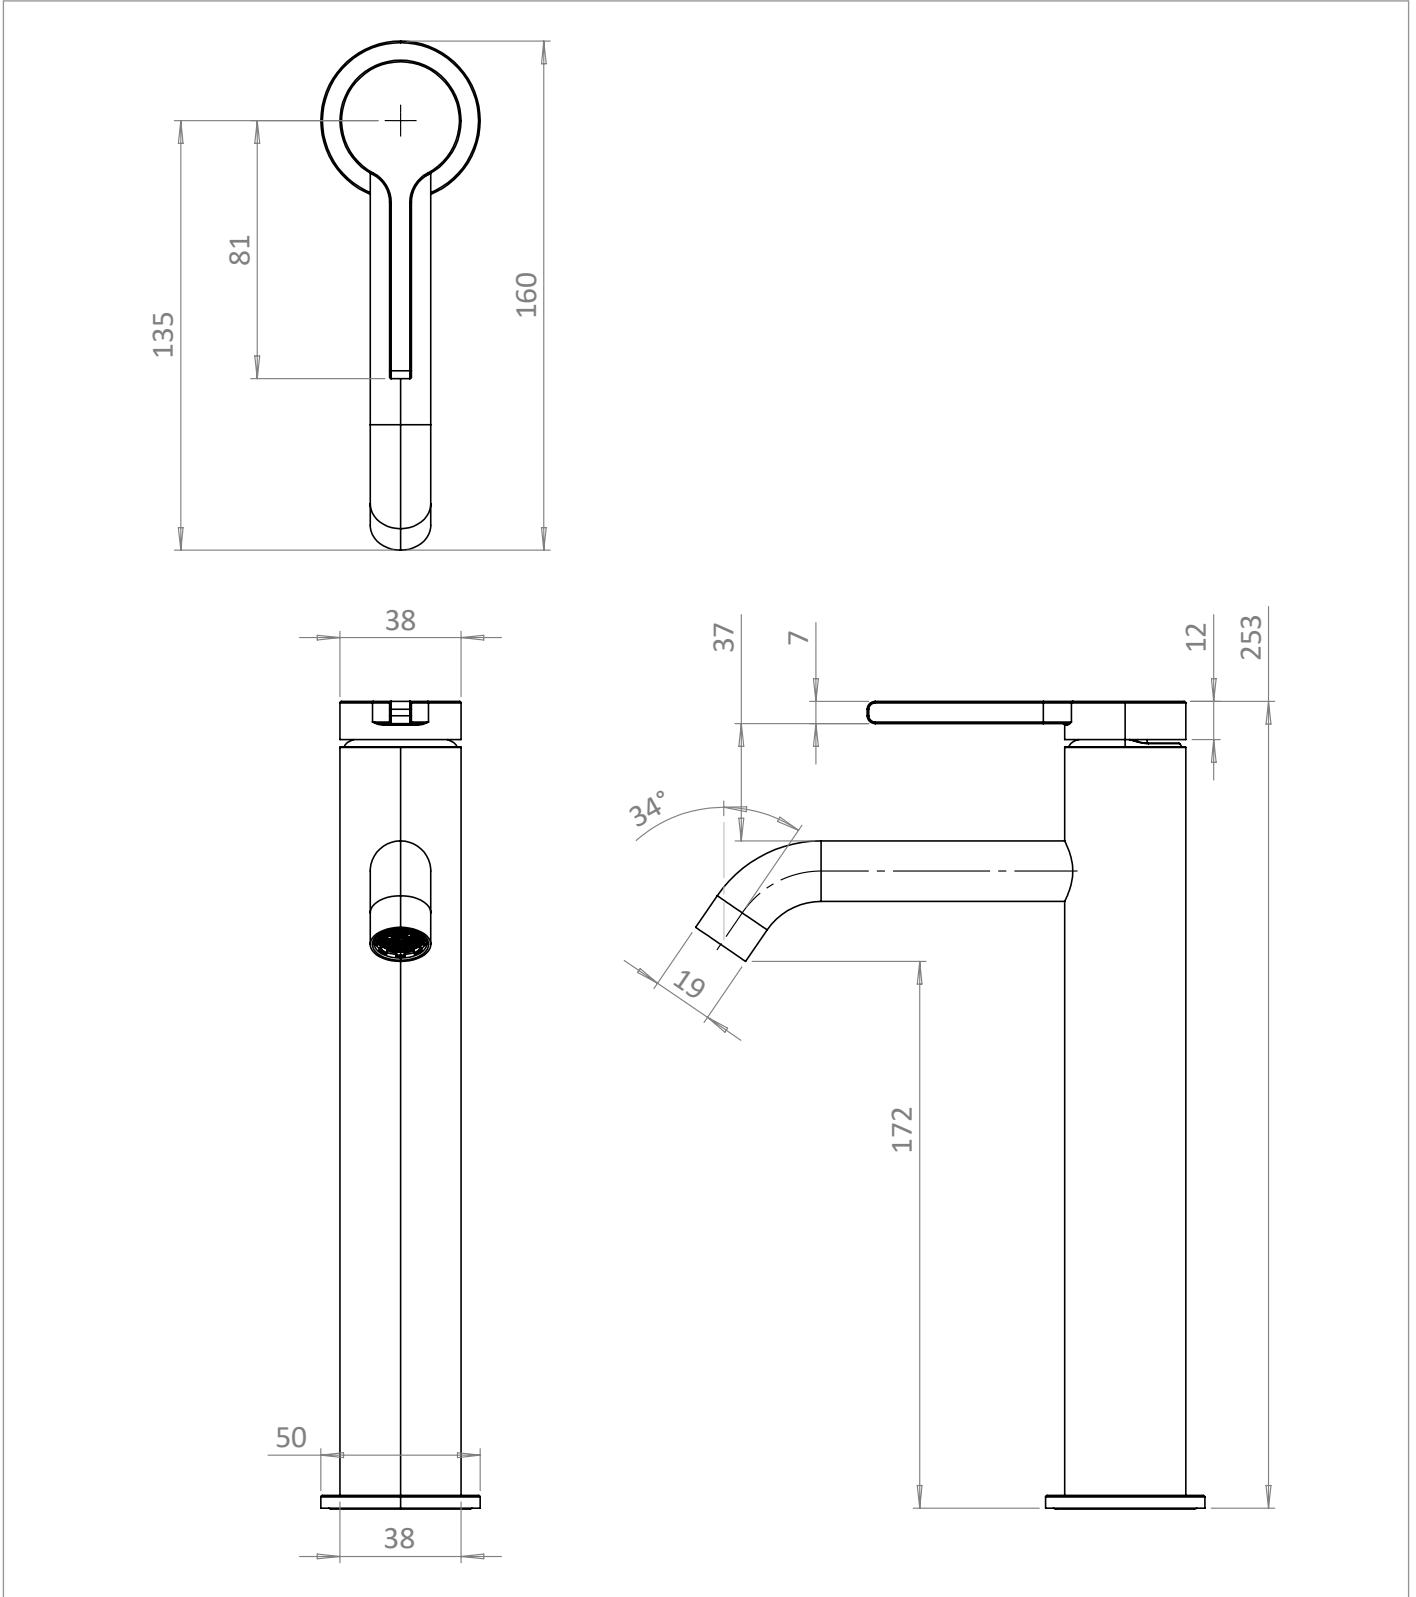

CATEGORY	Brassware
WARRANTY DETAILS	15 Years
COLOUR	Brushed Brass
FINISH APPLICATION	PVD
PRIMARY MATERIAL	Brass
INSTALL TYPE	Deck Mounted
PRODUCT WIDTH MM	50
PRODUCT HEIGHT MM	253
PRODUCT NET WEIGHT KG	1
STANDARDS	BS EN 200:2008, BS EN 817:2008

MINIMUM PRESSURE (BAR)	0.5
MAX WORKING PRESSURE (BAR)	5
NUMBER OF OUTLETS	1
NUMBER OF FUNCTIONS	1
HEADWORK	25mm Single lever ceramic cartridge
SPOUT PROJECTION	127
SWIVEL SPOUT	No
INLET CONNECTIONS THREAD	G1/2"
OUTLET CONNECTIONS THREAD	M16.5x1
FLOW REGULATOR	Flow straightener & Aerator Caché Honeycomb
WASTE INCLUDED	No
ANTI-SCALD	No
ENERGY SAVING	Yes
SHOWER HOSE & HANDSET ARE INCLUDED	No

TECHNICAL DIMENSIONS

Dimensions in mm unless otherwise specified.

Tolerances (per material type) apply.

SPARES LIST

Only the parts labelled are available as spares.

SPARES AVAILABLE UPON REQUEST