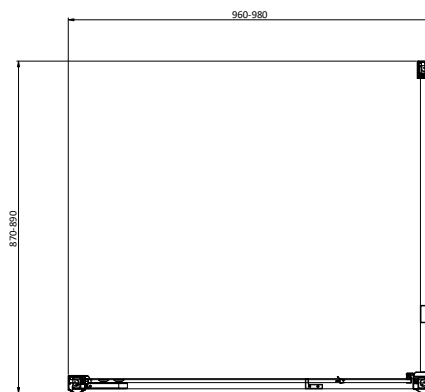

TECHNICAL DIMENSIONS

Dimensions in mm unless otherwise specified.

Tolerances (per material type) apply.

Side panel 900