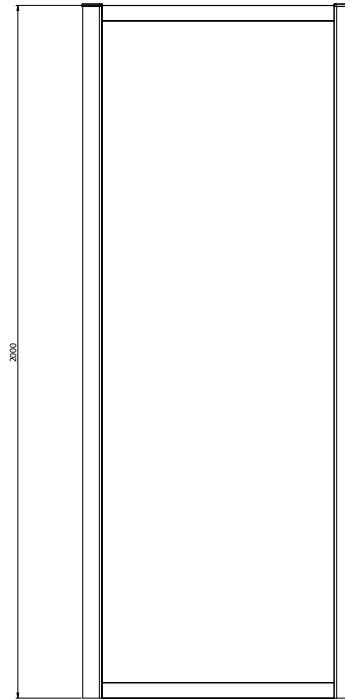

TECHNICAL DIMENSIONS

Dimensions in mm unless otherwise specified.

Tolerances (per material type) apply.

Side panel 800