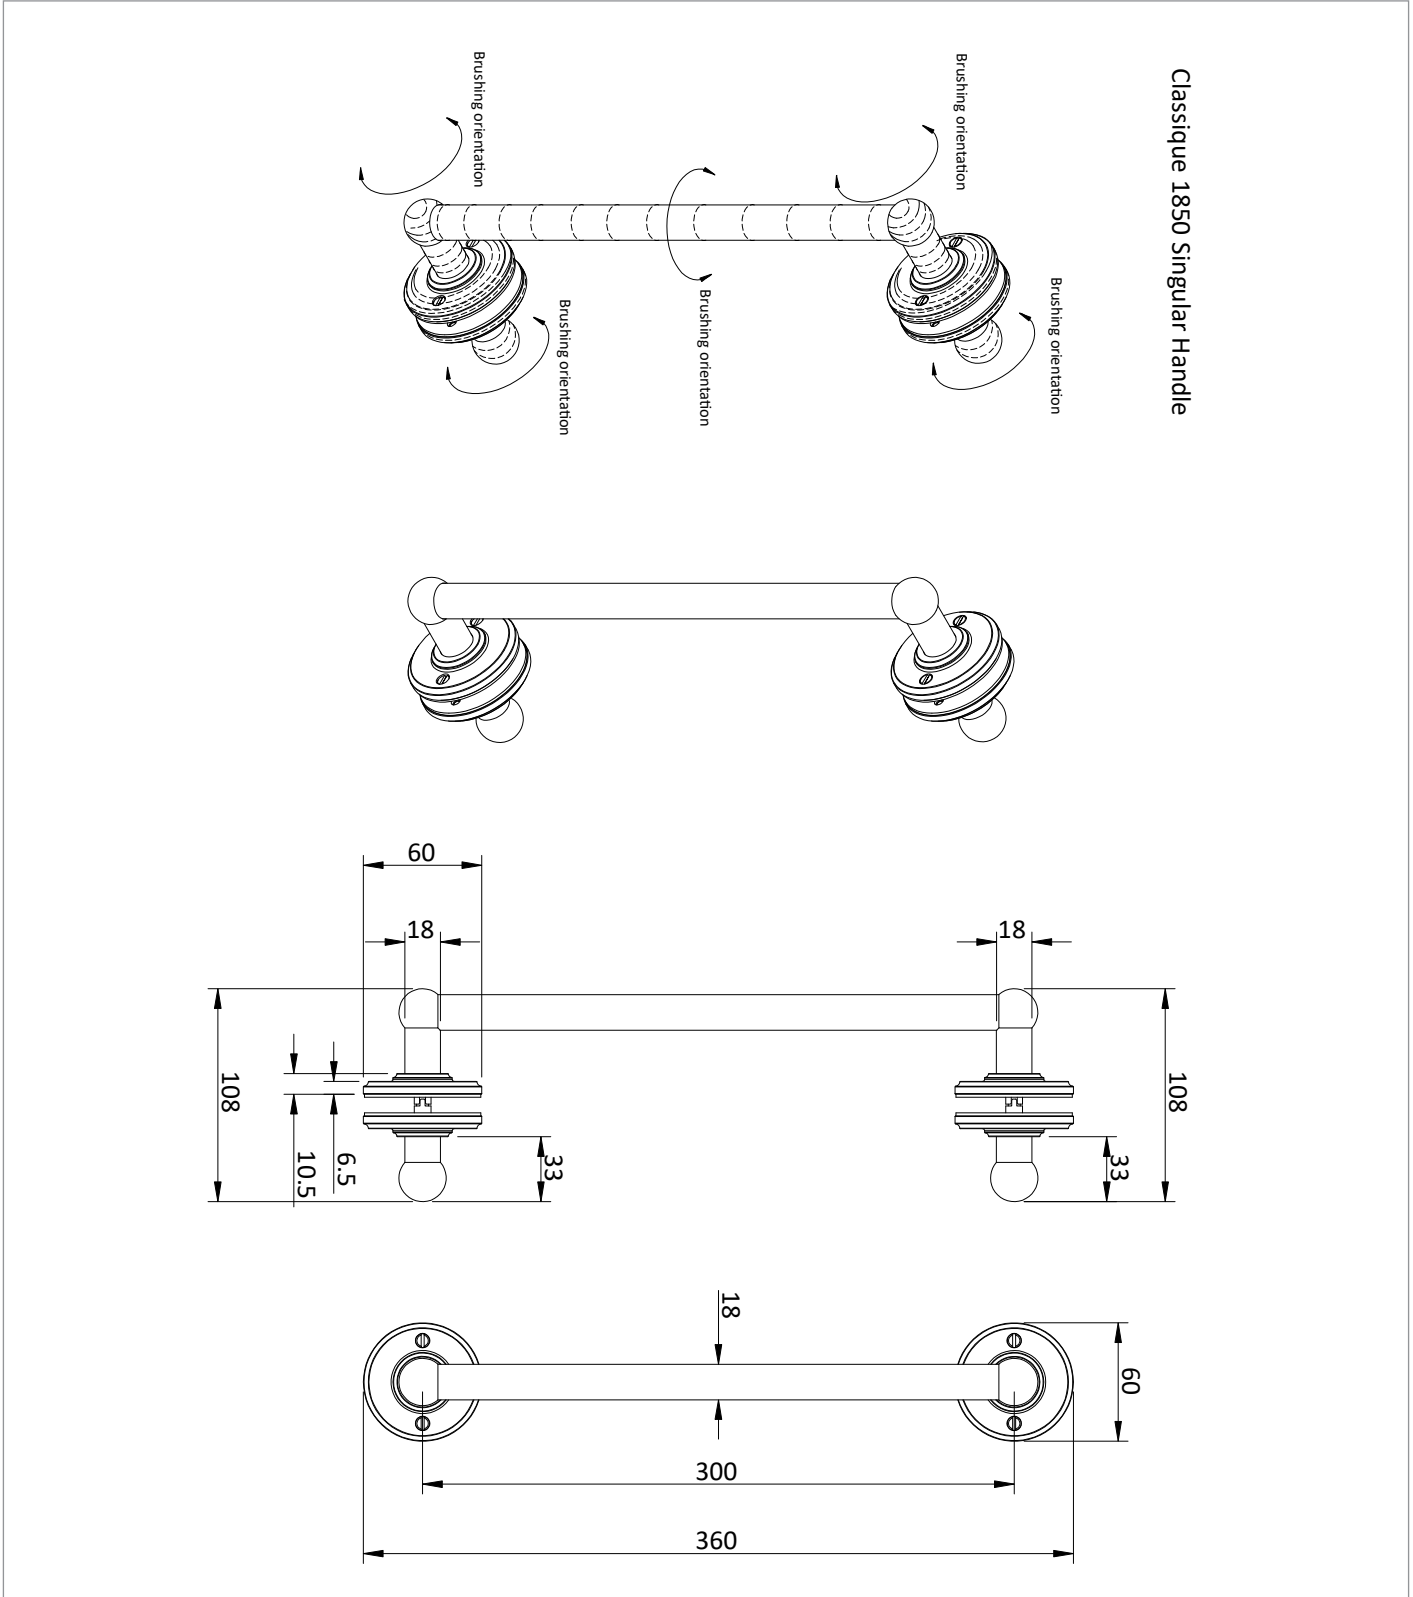

TECHNICAL DIMENSIONS

Dimensions in mm unless otherwise specified.

Tolerances (per material type) apply.