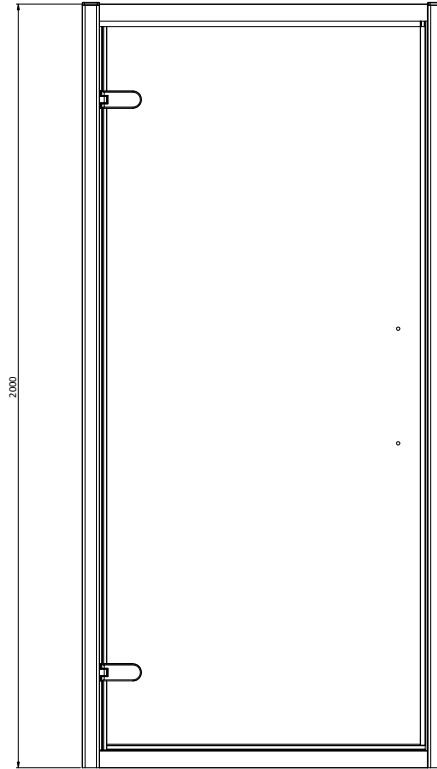

TECHNICAL DIMENSIONS

Dimensions in mm unless otherwise specified.

Tolerances (per material type) apply.

Hinge door 1000