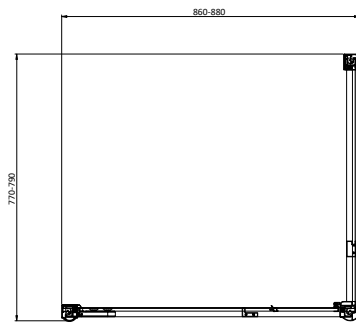

TECHNICAL DIMENSIONS

Dimensions in mm unless otherwise specified.

Tolerances (per material type) apply.

Side panel 800