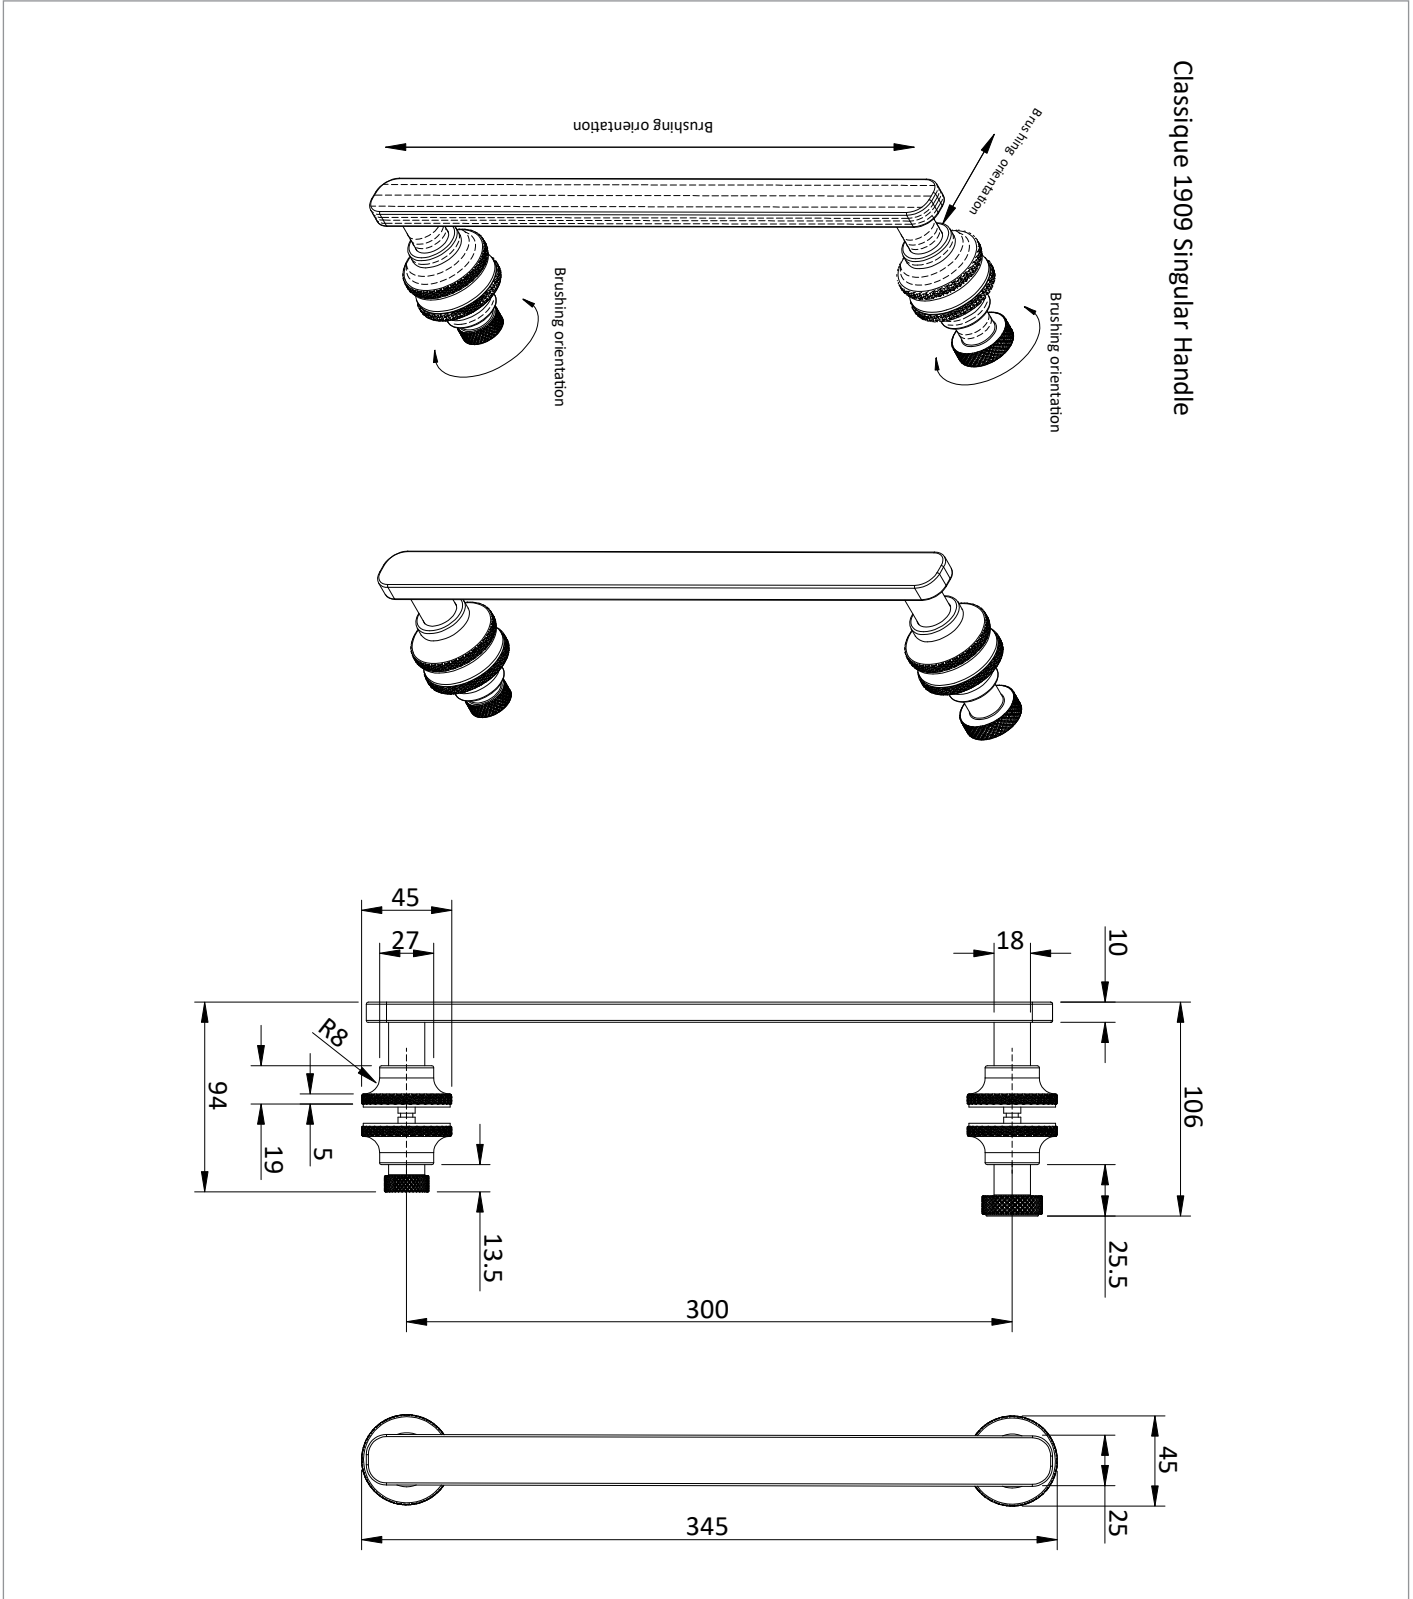

TECHNICAL DIMENSIONS

Dimensions in mm unless otherwise specified.

Tolerances (per material type) apply.