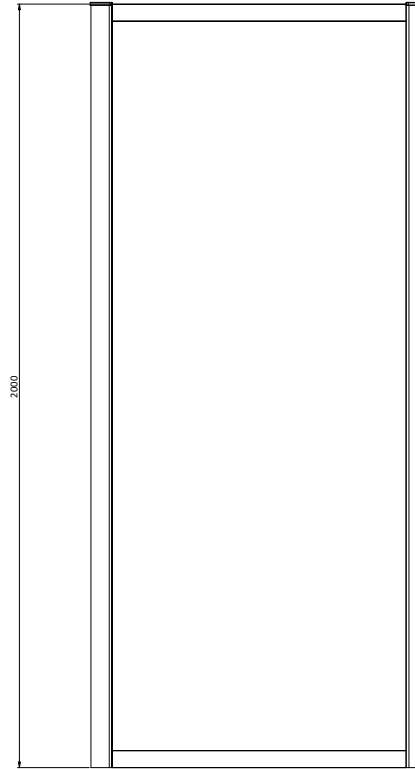

TECHNICAL DIMENSIONS

Dimensions in mm unless otherwise specified.

Tolerances (per material type) apply.

Side panel 900