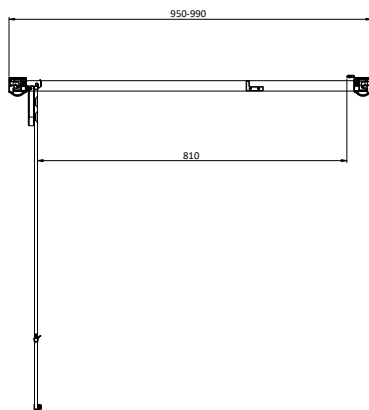

TECHNICAL DIMENSIONS

Dimensions in mm unless otherwise specified.

Tolerances (per material type) apply.

Hinge door 1000