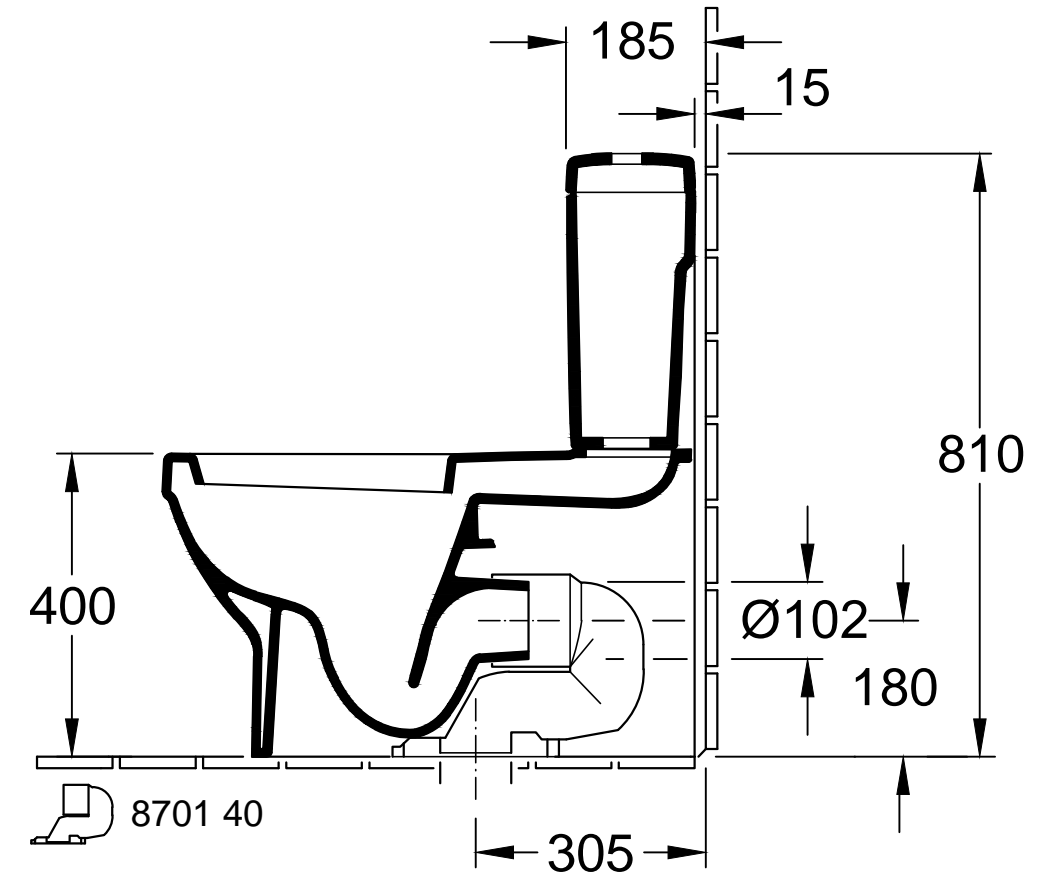

ACCESSORIES ARCHITECTURA

PRODUCT INFORMATION

1 . POSITION

Article number	5787R101
Article title	Villeroy & Boch Architectura Cistern, bottom water inlet, White Alpin
Product designation	Cistern
Collection	Architectura
Scope of delivery	1 x cistern
Length in mm	165
Width in mm	387
Height in mm	385
Weight in kg	15,26
Inlet	bottom water inlet
Material	Sanitary ceramics
Colour name	White Alpin
Other material	Push button: ABS Flushing mechanism: Plastic
Other surfaces	Push button: chrome, glossy, Flushing mechanism: glossy
EAN number	4051202569778

COLOUR

COLOUR DESIGNATION

White Alpin

TOILET ARCHITECTURA

PRODUCT INFORMATION

1. POSITION

Article number	98M9C101
Article title	Villeroy & Boch Architectura Toilet seat and cover, with automatic lowering mechanism (SoftClosing), with removable seat (QuickRelease), White Alpin
Product designation	Toilet seat and cover
Collection	Architectura
Scope of delivery	1 x toilet seat and cover
Length in mm	445
Width in mm	374
Height in mm	59
Weight in kg	2,61
Innovative flushing technology (with TwistFlush)	No
Innovative flushing technology (with TwistFlush[e ³])	No
Function	<ul style="list-style-type: none"> • with automatic lowering mechanism (SoftClosing) • with removable seat (QuickRelease)
Material	Duroplast
Surface	glossy
Colour name	White Alpin
EAN number	4047289915324

COLOUR

COLOUR DESIGNATION

White Alpin

EXPLOSION DRAWINGS

BILL OF MATERIALS

No.	Article No.	Description	Quantity
1	92242201	Buffer set	1
2	92241761	Hinge set	1
3	92242400	SoftClosing set	1
4	92237200	Plastic endcaps for toilet seat damper	1

ARCHITECTURA 5686 10 5787 R1 / G1	 Villeroy & Boch 1748
V03 / 20.11.2019	

AAAPAB01

EWCK3