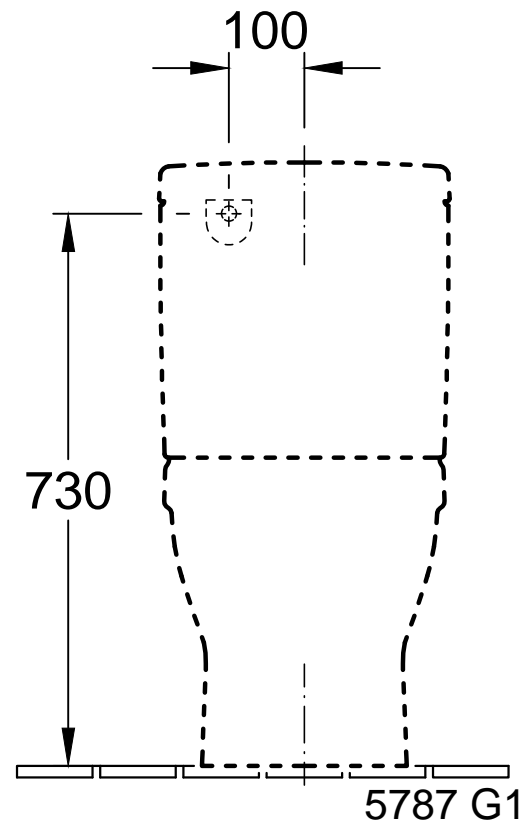

ACCESSORIES ARCHITECTURA

PRODUCT INFORMATION

1 . POSITION

Article number	5787R101
Article title	Villeroy & Boch Architectura Cistern, bottom water inlet, White Alpin
Product designation	Cistern
Collection	Architectura
Scope of delivery	1 x cistern
Length in mm	165
Width in mm	387
Height in mm	385
Weight in kg	15,26
Inlet	bottom water inlet
Material	Sanitary ceramics
Colour name	White Alpin
Other material	Push button: ABS Flushing mechanism: Plastic
Other surfaces	Push button: chrome, glossy, Flushing mechanism: glossy
EAN number	4051202569778

COLOUR

COLOUR DESIGNATION

White Alpin

TOILET ARCHITECTURA

PRODUCT INFORMATION

1. POSITION

Article number	98M9C101
Article title	Villeroy & Boch Architectura Toilet seat and cover, with automatic lowering mechanism (SoftClosing), with removable seat (QuickRelease), White Alpin
Product designation	Toilet seat and cover
Collection	Architectura
Scope of delivery	1 x toilet seat and cover
Length in mm	445
Width in mm	374
Height in mm	59
Weight in kg	2,61
Innovative flushing technology (with TwistFlush)	No
Innovative flushing technology (with TwistFlush[e ³])	No
Function	<ul style="list-style-type: none"> • with automatic lowering mechanism (SoftClosing) • with removable seat (QuickRelease)
Material	Duroplast
Surface	glossy
Colour name	White Alpin
EAN number	4047289915324

COLOUR

COLOUR DESIGNATION

White Alpin

EXPLOSION DRAWINGS

BILL OF MATERIALS

No.	Article No.	Description	Quantity
1	92242201	Buffer set	1
2	92241761	Hinge set	1
3	92242400	SoftClosing set	1
4	92237200	Plastic endcaps for toilet seat damper	1