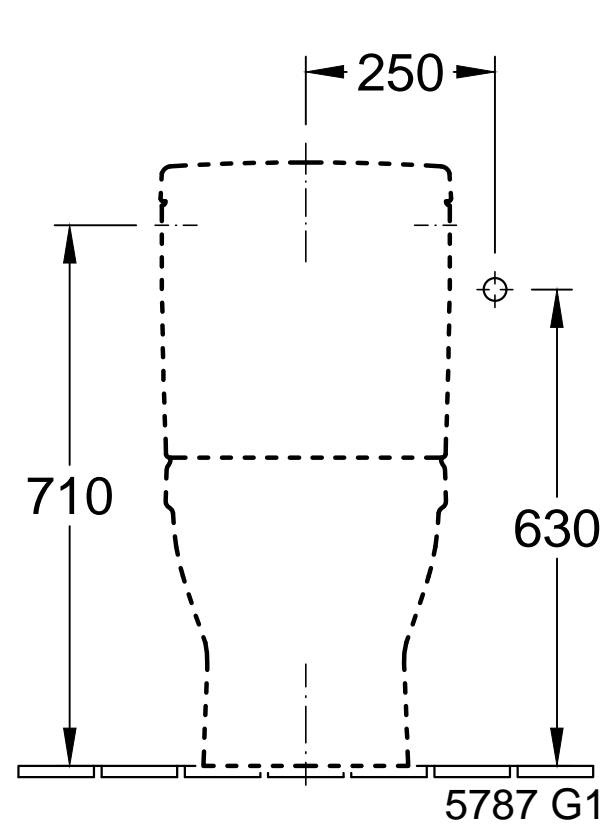

ACCESSORIES ARCHITECTURA

PRODUCT INFORMATION

1 . POSITION

Article number	5787R101
Article title	Villeroy & Boch Architectura Cistern, bottom water inlet, White Alpin
Product designation	Cistern
Collection	Architectura
Scope of delivery	1 x cistern
Length in mm	165
Width in mm	387
Height in mm	385
Weight in kg	15,26
Inlet	bottom water inlet
Material	Sanitary ceramics
Colour name	White Alpin
Other material	Push button: ABS Flushing mechanism: Plastic
Other surfaces	Push button: chrome, glossy, Flushing mechanism: glossy
EAN number	4051202569778

COLOUR

COLOUR DESIGNATION

White Alpin

TOILET ARCHITECTURA

PRODUCT INFORMATION

1. POSITION

Article number	98M9C101
Article title	Villeroy & Boch Architectura Toilet seat and cover, with automatic lowering mechanism (SoftClosing), with removable seat (QuickRelease), White Alpin
Product designation	Toilet seat and cover
Collection	Architectura
Scope of delivery	1 x toilet seat and cover
Length in mm	445
Width in mm	374
Height in mm	59
Weight in kg	2,61
Innovative flushing technology (with TwistFlush)	No
Innovative flushing technology (with TwistFlush[e ³])	No
Function	<ul style="list-style-type: none"> • with automatic lowering mechanism (SoftClosing) • with removable seat (QuickRelease)
Material	Duroplast
Surface	glossy
Colour name	White Alpin
EAN number	4047289915324

COLOUR

COLOUR DESIGNATION

White Alpin

EXPLOSION DRAWINGS

BILL OF MATERIALS

No.	Article No.	Description	Quantity
1	92242201	Buffer set	1
2	92241761	Hinge set	1
3	92242400	SoftClosing set	1
4	92237200	Plastic endcaps for toilet seat damper	1