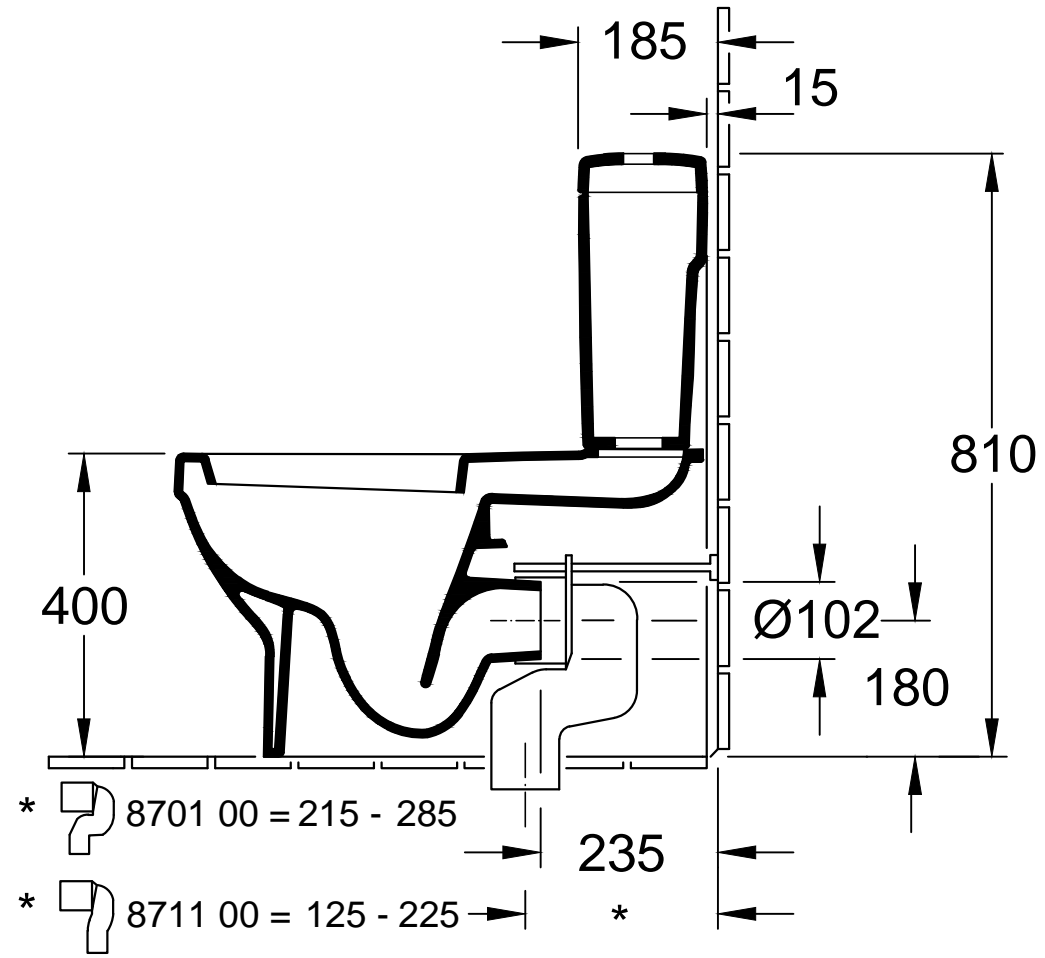

ACCESSORIES ARCHITECTURA

PRODUCT INFORMATION

1 . POSITION

Article number	5787R101
Article title	Villeroy & Boch Architectura Cistern, bottom water inlet, White Alpin
Product designation	Cistern
Collection	Architectura
Scope of delivery	1 x cistern
Length in mm	165
Width in mm	387
Height in mm	385
Weight in kg	15,26
Inlet	bottom water inlet
Material	Sanitary ceramics
Colour name	White Alpin
Other material	Push button: ABS Flushing mechanism: Plastic
Other surfaces	Push button: chrome, glossy, Flushing mechanism: glossy
EAN number	4051202569778

COLOUR

COLOUR DESIGNATION

White Alpin

TOILET ARCHITECTURA

PRODUCT INFORMATION

1. POSITION

Article number	98M9C101
Article title	Villeroy & Boch Architectura Toilet seat and cover, with automatic lowering mechanism (SoftClosing), with removable seat (QuickRelease), White Alpin
Product designation	Toilet seat and cover
Collection	Architectura
Scope of delivery	1 x toilet seat and cover
Length in mm	445
Width in mm	374
Height in mm	59
Weight in kg	2,61
Innovative flushing technology (with TwistFlush)	No
Innovative flushing technology (with TwistFlush[e ³])	No
Function	<ul style="list-style-type: none"> • with automatic lowering mechanism (SoftClosing) • with removable seat (QuickRelease)
Material	Duroplast
Surface	glossy
Colour name	White Alpin
EAN number	4047289915324

COLOUR

COLOUR DESIGNATION

White Alpin

EXPLOSION DRAWINGS

BILL OF MATERIALS

No.	Article No.	Description	Quantity
1	92242201	Buffer set	1
2	92241761	Hinge set	1
3	92242400	SoftClosing set	1
4	92237200	Plastic endcaps for toilet seat damper	1

ARCHITECTURA 5686 10 5787 R1 / G1	 Villeroy & Boch 1748
V03 / 20.11.2019	

AAAPAB01

EWCK3