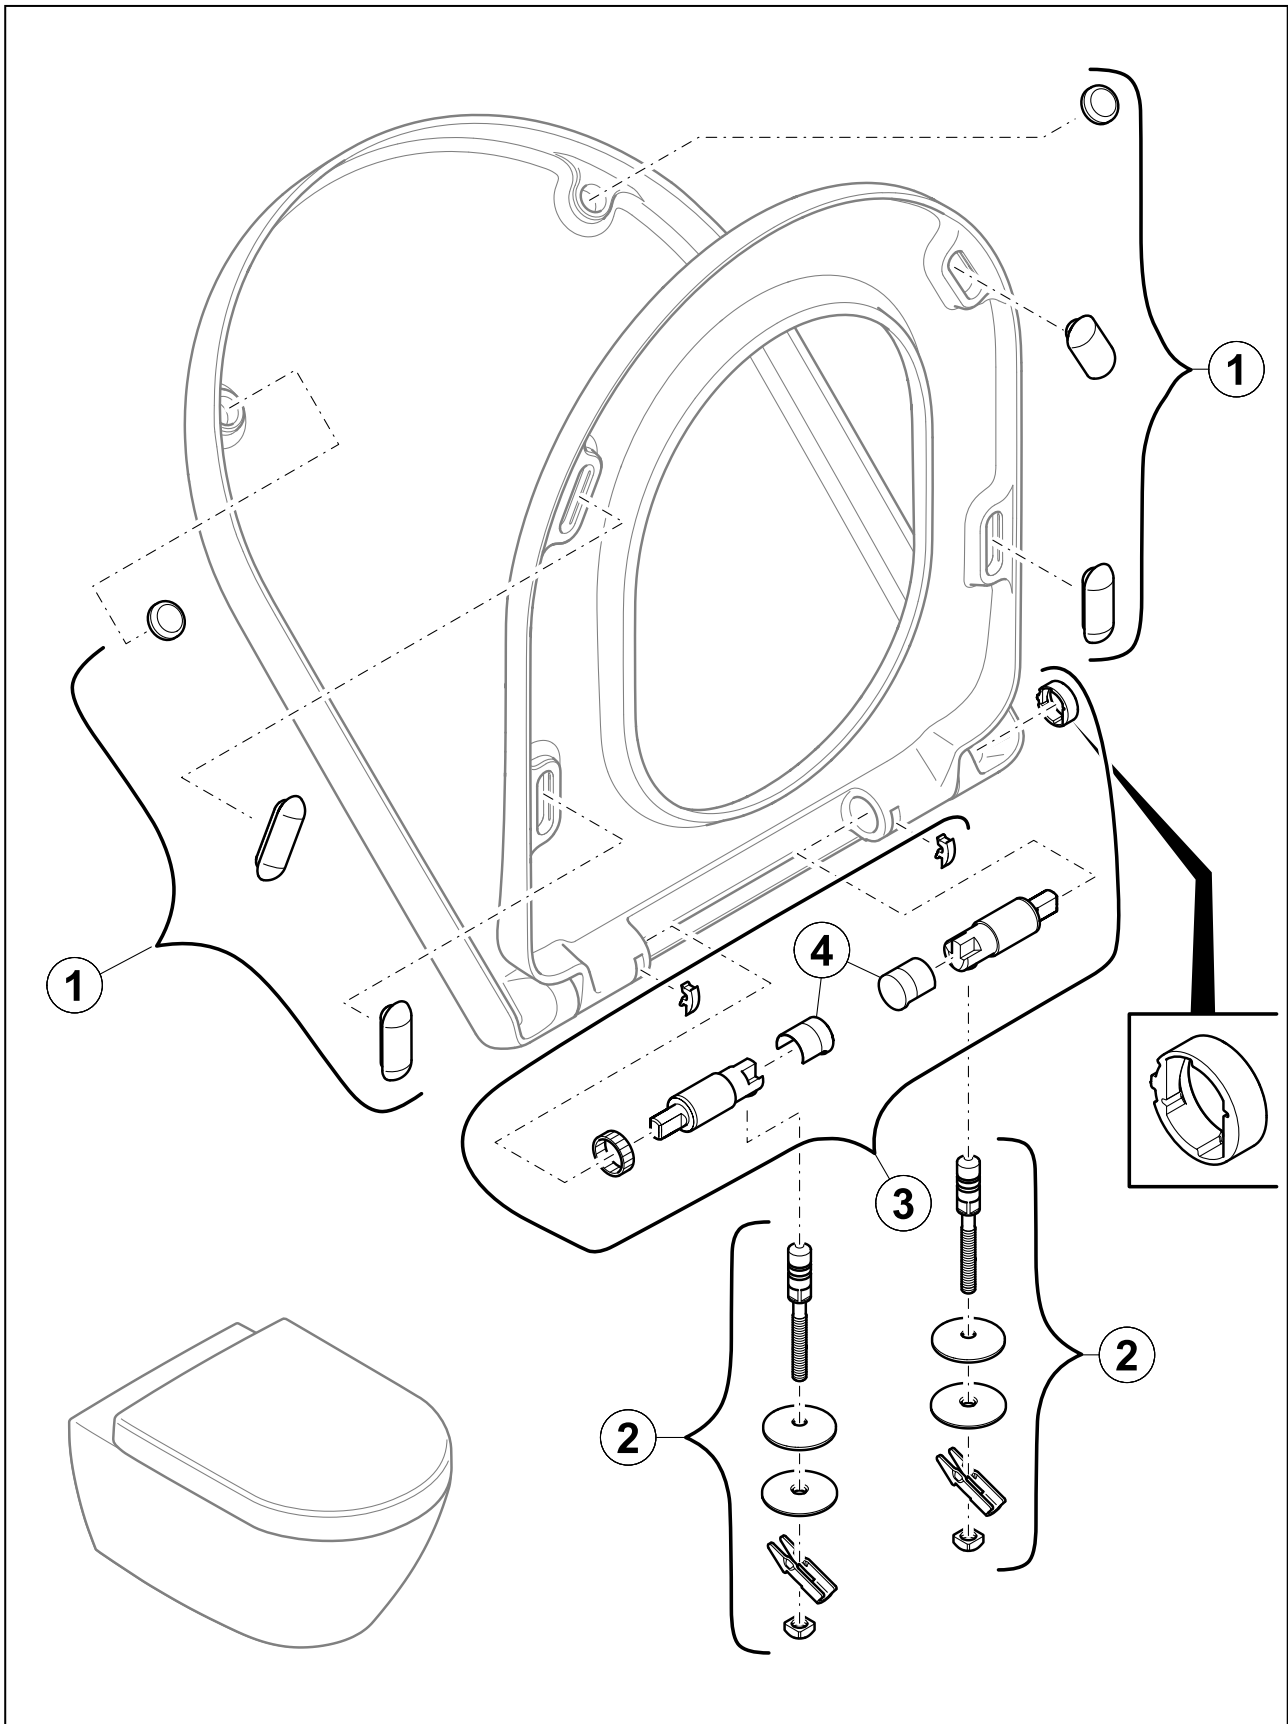

ACCESSORIES ARCHITECTURA

PRODUCT INFORMATION

1 . POSITION

Article number	5787R101
Article title	Villeroy & Boch Architectura Cistern, bottom water inlet, White Alpin
Product designation	Cistern
Collection	Architectura
Scope of delivery	1 x cistern
Length in mm	165
Width in mm	387
Height in mm	385
Weight in kg	15,26
Inlet	bottom water inlet
Material	Sanitary ceramics
Colour name	White Alpin
Other material	Push button: ABS Flushing mechanism: Plastic
Other surfaces	Push button: chrome, glossy, Flushing mechanism: glossy
EAN number	4051202569778

COLOUR

COLOUR DESIGNATION

White Alpin

TOILET ARCHITECTURA

PRODUCT INFORMATION

1. POSITION

Article number	98M9C101
Article title	Villeroy & Boch Architectura Toilet seat and cover, with automatic lowering mechanism (SoftClosing), with removable seat (QuickRelease), White Alpin
Product designation	Toilet seat and cover
Collection	Architectura
Scope of delivery	1 x toilet seat and cover
Length in mm	445
Width in mm	374
Height in mm	59
Weight in kg	2,61
Innovative flushing technology (with TwistFlush)	No
Innovative flushing technology (with TwistFlush[e ³])	No
Function	<ul style="list-style-type: none"> • with automatic lowering mechanism (SoftClosing) • with removable seat (QuickRelease)
Material	Duroplast
Surface	glossy
Colour name	White Alpin
EAN number	4047289915324

COLOUR

COLOUR DESIGNATION

White Alpin

EXPLOSION DRAWINGS

BILL OF MATERIALS

No.	Article No.	Description	Quantity
1	92242201	Buffer set	1
2	92241761	Hinge set	1
3	92242400	SoftClosing set	1
4	92237200	Plastic endcaps for toilet seat damper	1