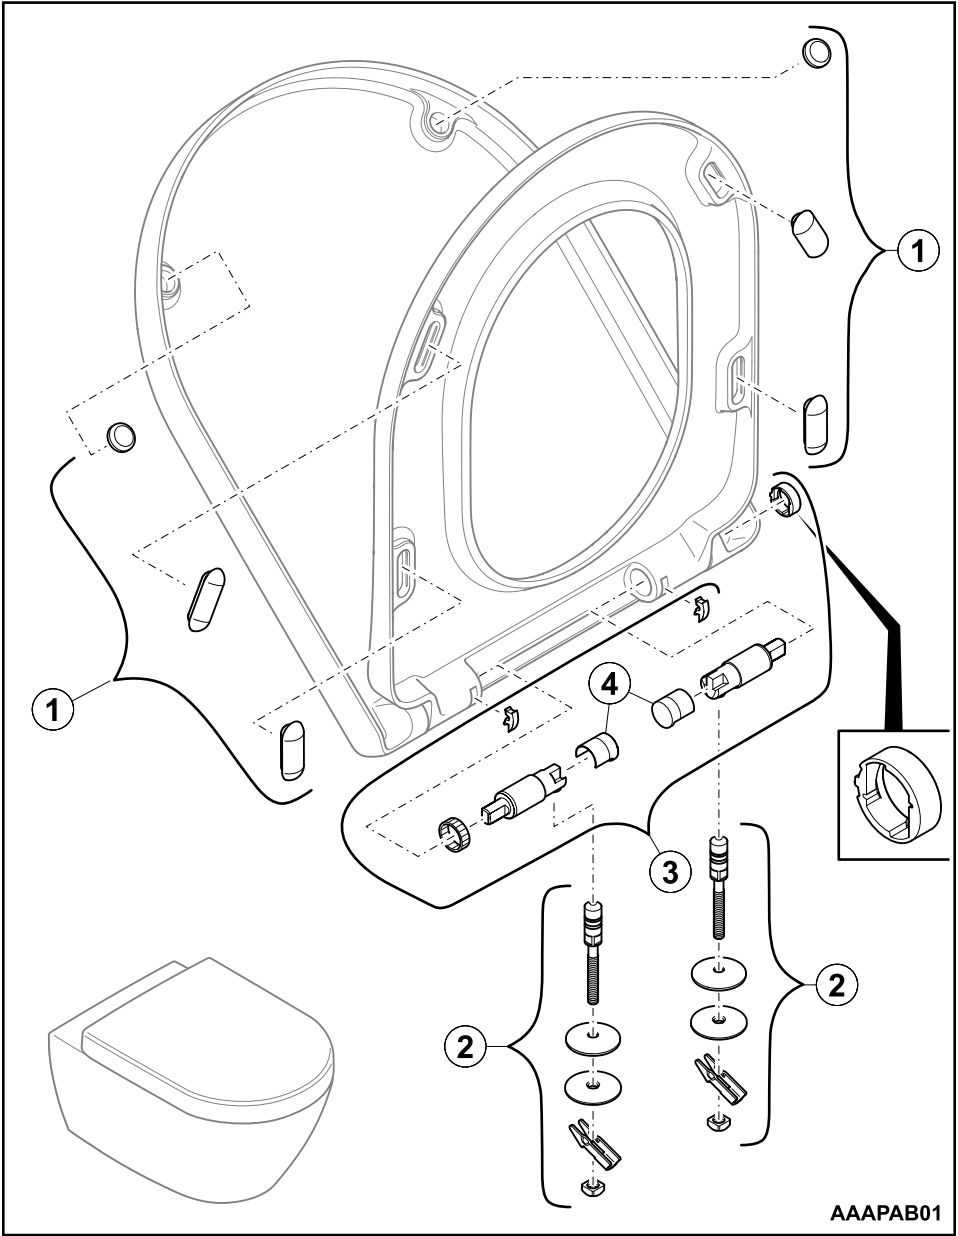

ACCESSORIES ARCHITECTURA

PRODUCT INFORMATION

1 . POSITION

Article number	5787R101
Article title	Villeroy & Boch Architectura Cistern, bottom water inlet, White Alpin
Product designation	Cistern
Collection	Architectura
Scope of delivery	1 x cistern
Length in mm	165
Width in mm	387
Height in mm	385
Weight in kg	15,26
Inlet	bottom water inlet
Material	Sanitary ceramics
Colour name	White Alpin
Other material	Push button: ABS Flushing mechanism: Plastic
Other surfaces	Push button: chrome, glossy, Flushing mechanism: glossy
EAN number	4051202569778

COLOUR

COLOUR DESIGNATION

White Alpin

TOILET ARCHITECTURA

PRODUCT INFORMATION

1. POSITION

Article number	98M9C101
Article title	Villeroy & Boch Architectura Toilet seat and cover, with automatic lowering mechanism (SoftClosing), with removable seat (QuickRelease), White Alpin
Product designation	Toilet seat and cover
Collection	Architectura
Scope of delivery	1 x toilet seat and cover
Length in mm	445
Width in mm	374
Height in mm	59
Weight in kg	2,61
Innovative flushing technology (with TwistFlush)	No
Innovative flushing technology (with TwistFlush[e ³])	No
Function	<ul style="list-style-type: none"> • with automatic lowering mechanism (SoftClosing) • with removable seat (QuickRelease)
Material	Duroplast
Surface	glossy
Colour name	White Alpin
EAN number	4047289915324

COLOUR

COLOUR DESIGNATION

White Alpin

EXPLOSION DRAWINGS

BILL OF MATERIALS

No.	Article No.	Description	Quantity
1	92242201	Buffer set	1
2	92241761	Hinge set	1
3	92242400	SoftClosing set	1
4	92237200	Plastic endcaps for toilet seat damper	1

ARCHITECTURA 5686 10 5787 R1 / G1	 Villeroy & Boch 1748
V03 / 20.11.2019	

AAAPAB01

EWCK3