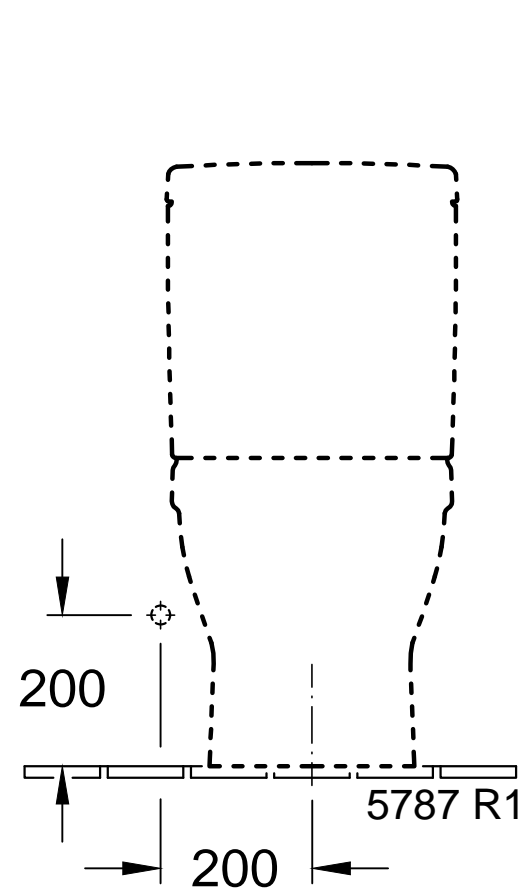

ACCESSORIES ARCHITECTURA

PRODUCT INFORMATION

1 . POSITION

Article number	5787R101
Article title	Villeroy & Boch Architectura Cistern, bottom water inlet, White Alpin
Product designation	Cistern
Collection	Architectura
Scope of delivery	1 x cistern
Length in mm	165
Width in mm	387
Height in mm	385
Weight in kg	15,26
Inlet	bottom water inlet
Material	Sanitary ceramics
Colour name	White Alpin
Other material	Push button: ABS Flushing mechanism: Plastic
Other surfaces	Push button: chrome, glossy, Flushing mechanism: glossy
EAN number	4051202569778

COLOUR

COLOUR DESIGNATION

White Alpin

TOILET ARCHITECTURA

PRODUCT INFORMATION

1. POSITION

Article number	98M9C101
Article title	Villeroy & Boch Architectura Toilet seat and cover, with automatic lowering mechanism (SoftClosing), with removable seat (QuickRelease), White Alpin
Product designation	Toilet seat and cover
Collection	Architectura
Scope of delivery	1 x toilet seat and cover
Length in mm	445
Width in mm	374
Height in mm	59
Weight in kg	2,61
Innovative flushing technology (with TwistFlush)	No
Innovative flushing technology (with TwistFlush[e ³])	No
Function	<ul style="list-style-type: none"> • with automatic lowering mechanism (SoftClosing) • with removable seat (QuickRelease)
Material	Duroplast
Surface	glossy
Colour name	White Alpin
EAN number	4047289915324

COLOUR

COLOUR DESIGNATION

White Alpin

EXPLOSION DRAWINGS

BILL OF MATERIALS

No.	Article No.	Description	Quantity
1	92242201	Buffer set	1
2	92241761	Hinge set	1
3	92242400	SoftClosing set	1
4	92237200	Plastic endcaps for toilet seat damper	1