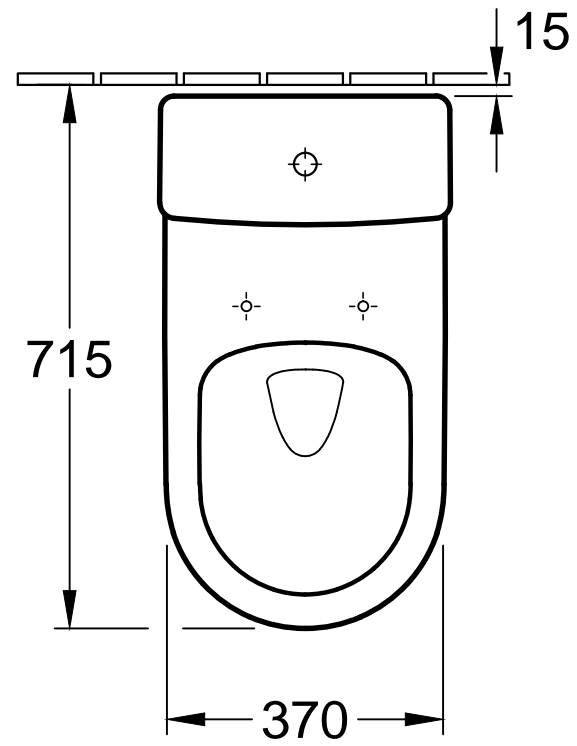

ACCESSORIES ARCHITECTURA

PRODUCT INFORMATION

1 . POSITION

Article number	5787R101
Article title	Villeroy & Boch Architectura Cistern, bottom water inlet, White Alpin
Product designation	Cistern
Collection	Architectura
Scope of delivery	1 x cistern
Length in mm	165
Width in mm	387
Height in mm	385
Weight in kg	15,26
Inlet	bottom water inlet
Material	Sanitary ceramics
Colour name	White Alpin
Other material	Push button: ABS Flushing mechanism: Plastic
Other surfaces	Push button: chrome, glossy, Flushing mechanism: glossy
EAN number	4051202569778

COLOUR

COLOUR DESIGNATION

White Alpin

TOILET ARCHITECTURA

PRODUCT INFORMATION

1. POSITION

Article number	98M9C101
Article title	Villeroy & Boch Architectura Toilet seat and cover, with automatic lowering mechanism (SoftClosing), with removable seat (QuickRelease), White Alpin
Product designation	Toilet seat and cover
Collection	Architectura
Scope of delivery	1 x toilet seat and cover
Length in mm	445
Width in mm	374
Height in mm	59
Weight in kg	2,61
Innovative flushing technology (with TwistFlush)	No
Innovative flushing technology (with TwistFlush[e ³])	No
Function	<ul style="list-style-type: none"> • with automatic lowering mechanism (SoftClosing) • with removable seat (QuickRelease)
Material	Duroplast
Surface	glossy
Colour name	White Alpin
EAN number	4047289915324

COLOUR

COLOUR DESIGNATION

White Alpin

EXPLOSION DRAWINGS

BILL OF MATERIALS

No.	Article No.	Description	Quantity
1	92242201	Buffer set	1
2	92241761	Hinge set	1
3	92242400	SoftClosing set	1
4	92237200	Plastic endcaps for toilet seat damper	1