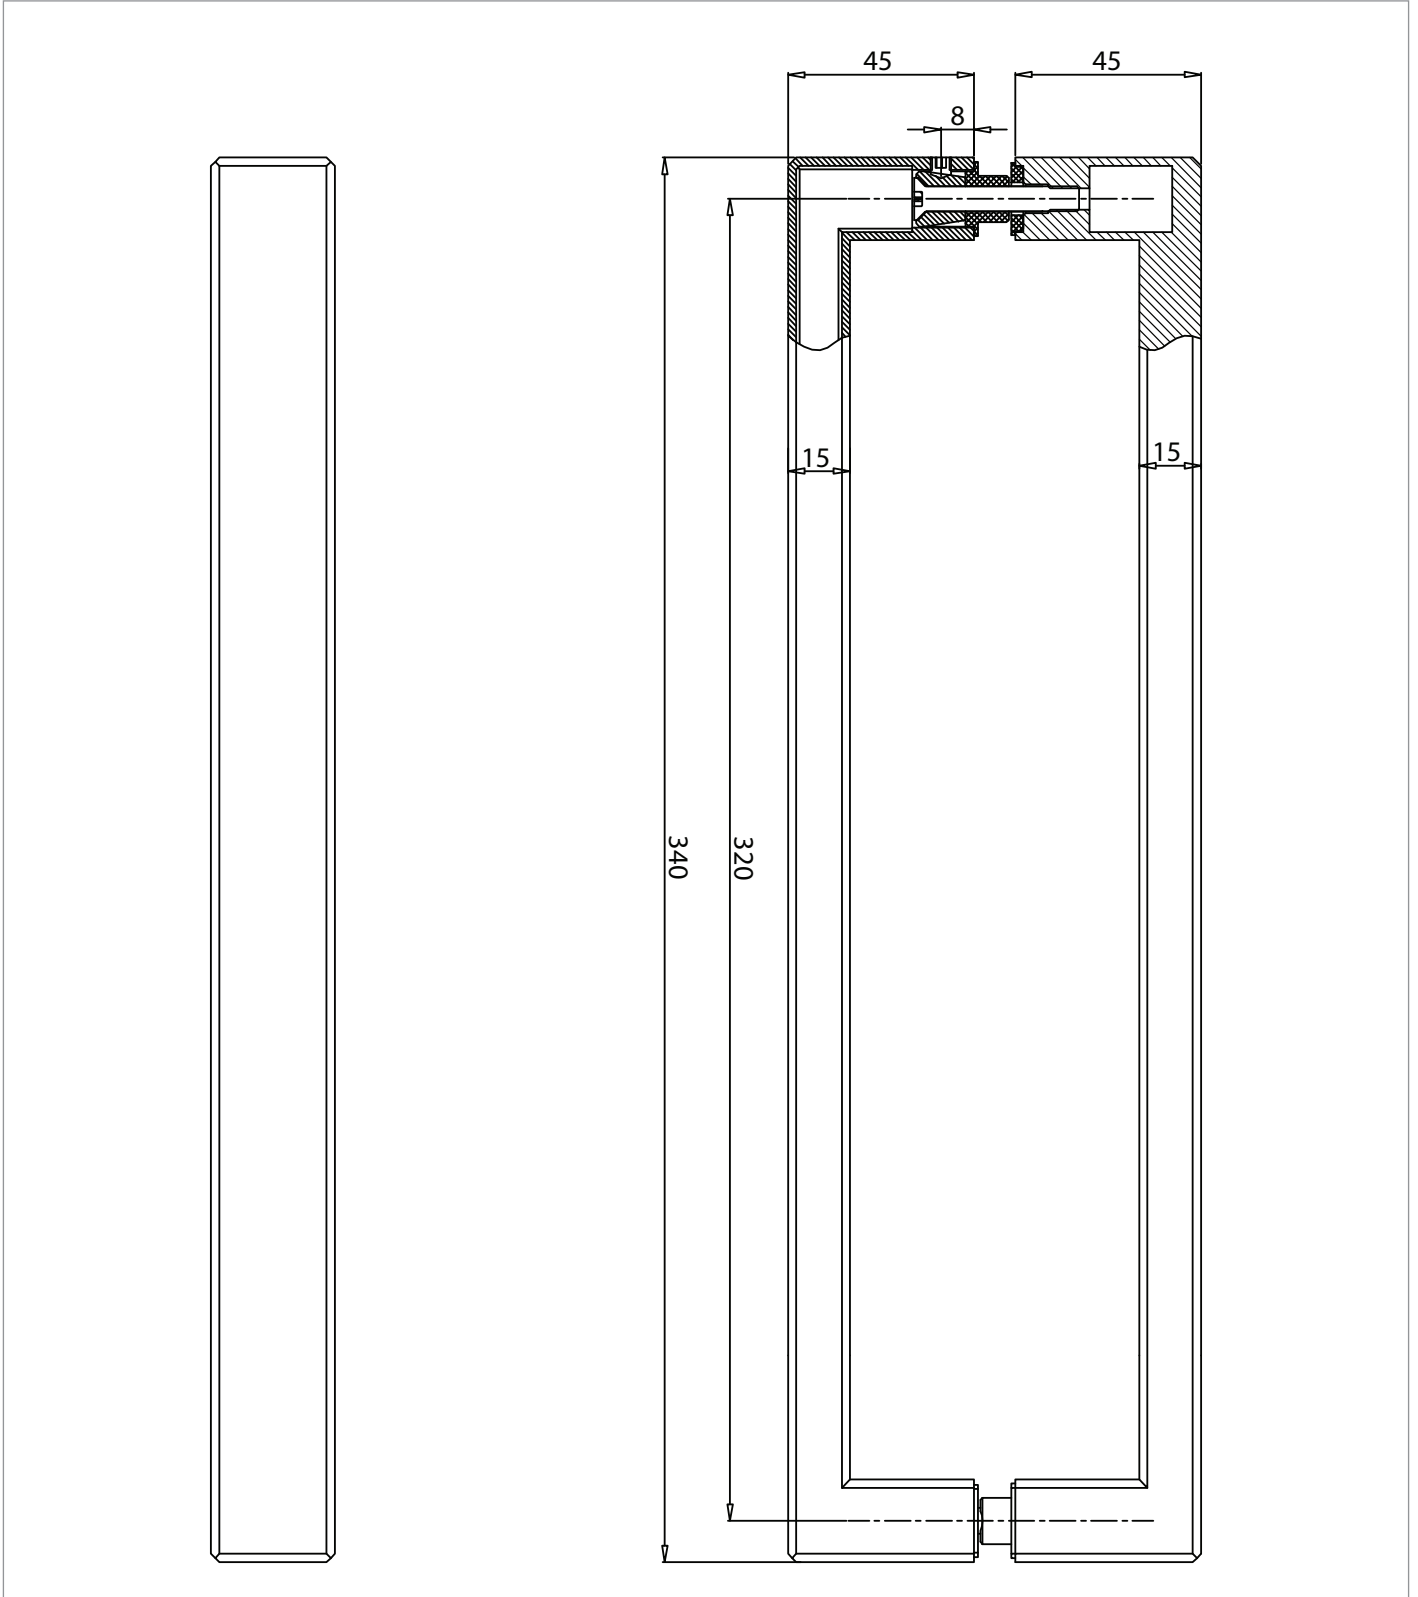

PRODUCT DATA SHEET

PRODUCT CODE

AUSLEEKF

RANGE

Asura

DESCRIPTION

Asura 8mm Sleek Handle Brushed Brass

WEBSITE LINK [Click Here](#)

CATEGORY	Showering
WARRANTY DETAILS	2 Years
COLOUR	Brushed Brass
FINISH APPLICATION	PVD
PRIMARY MATERIAL	304 Stainless Steel
PRODUCT WIDTH MM	30
PRODUCT HEIGHT MM	340
PRODUCT DEPTH MM	100
PRODUCT NET WEIGHT KG	0.9

WET ROOM COMPATIBLE	Yes
---------------------	-----

TECHNICAL DIMENSIONS

Dimensions in mm unless otherwise specified.

Tolerances (per material type) apply.

SPARES LIST

Only the parts labelled are available as spares.