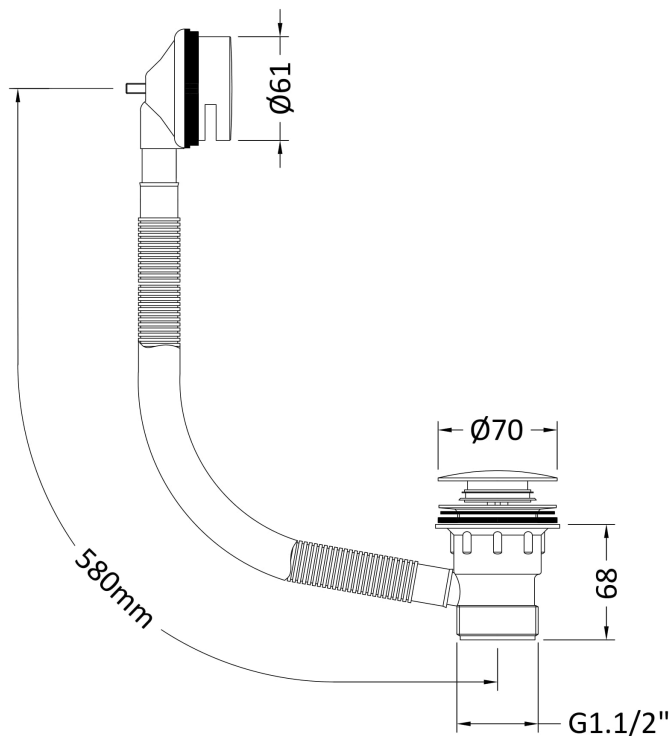

Sales Code: WAS040BG

Description: Push Down Concealed Bath Waste

Product Dimensions

Length (mm):	
Width (mm):	
Height (mm):	
Depth (mm):	
Nett Weight (kg):	0.8

Packaging Dimensions

Height (mm):	210
Width (mm):	120
Depth (mm):	75
Gross Weight (kg):	0.8

Packaging Data

Box Colour:	
Box Qty:	
Label Size:	x
Label Colour:	
Label Qty:	

Outer Box Dimensions (If Applicable)

Height (mm):	
Width (mm):	
Length (mm):	
Depth (mm):	
Gross Weight (kg):	
Barcode:	5056462662053

Product Details

Country of Origin:	United Kingdom
Fitting Instruction:	No
CE & UKCA:	
Product Material:	
Heating Element Wattage:	
Colour/Finish:	
Product Diameter:	
Connection Size:	