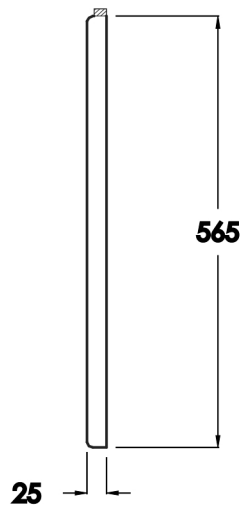

Lorenzo Series

1700 x 560 Premium Front Panel

tissino

Designed to Inspire
Made to Experience

tissino

T 0345 582 8000
E info@tissino.co.uk
W tissino.co.uk

2 Lyncastle Road
Appleton Thorn
Warrington WA4 4SN

We reserve the right to
change this information
without prior notice