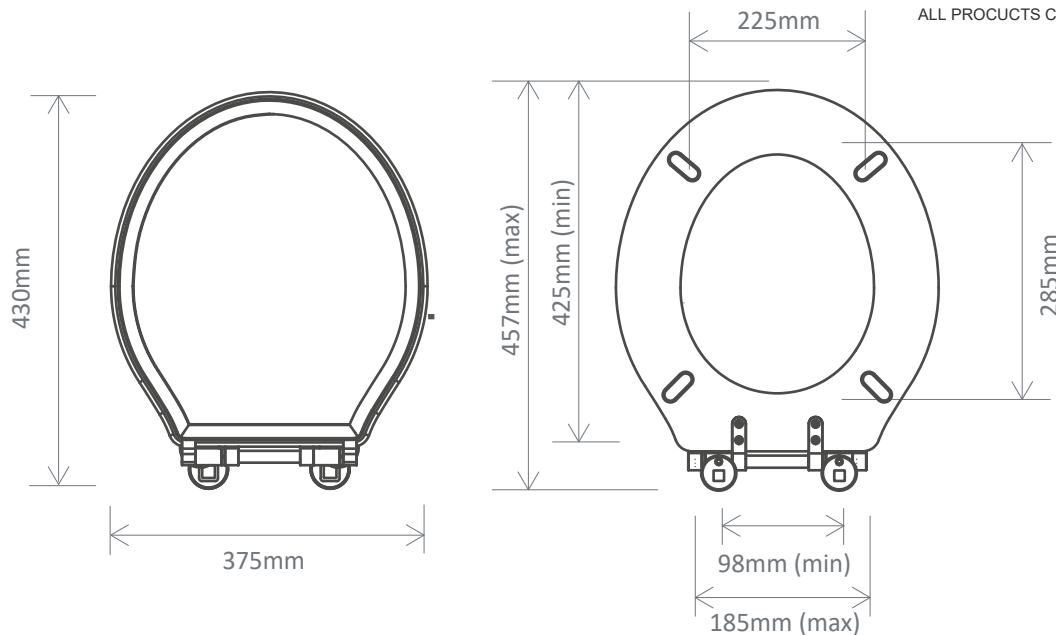

TECHNICAL DATA SHEET

Mineral Blue Painted SC Toilet Seat - DC4014

TAVISTOCK

NO.	Description	Product Code	Fixings included	Gross Weight	Net Weight
1	Mineral Blue Painted SC Toilet Seat	DC4014	YES	3.65 kg	--

Spares Codes:

Bar Hinge Assembly for Painted Seats - SP14199

Soft Close Toilet Seat Bar Hinge
Fixing Pack - SP14200

Spare O-Ring Base Seal (x1) - SP17378

DIMENSIONS - DC4014

DIAGRAMS NOT TO SCALE | ALL DIMENSIONS IN MM | TOLERANCE OF ± 5 MM
ALL PRODUCTS CONFORM TO THE BRITISH FIXING STANDARDS

*Dimensions are subject to change, customers are advised to measure actual product before commencing installation.

**Fixing point dimensions are for guidance only/the positions of wall fixing must be checked when product is received.

FAQs

Q - What's the maximum test load of the seat?

A - 150kg

Q - What are the fixings made from?

A - Chrome plated brass bar hinge

Key Dimensions Descriptions	Key Dimensions (mm)
Seat/Lid Front to Back	430mm
Seat/Lid Left to Right	375mm
Ring Hole Front to Back	285mm
Ring Hole Left to Right	225mm
Seat Overall Thickness	57mm
Width of Back of Seat	Input Dimension
Min/Max Adjustment for Fixings	98/185, 425/457