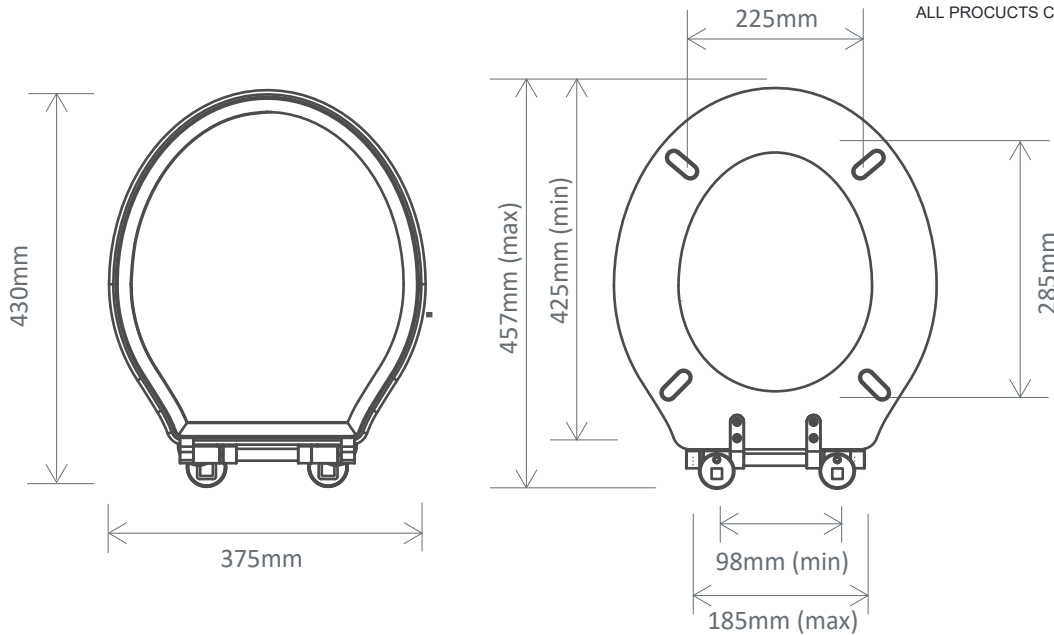

TECHNICAL DATA SHEET

Dark Grey Matt Painted SC Toilet Seat - DC4004

TAVISTOCK

NO.	Description	Product Code	Fixings included	Gross Weight	Net Weight
1	Dark Grey Matt Painted SC Toilet Seat	DC4004	YES	3.65 kg	--

Spares Codes:

Bar Hinge Assembly for Painted Seats - SP14199

Soft Close Toilet Seat Bar Hinge
Fixing Pack - SP14200

Spare O-Ring Base Seal (x1) - SP17378

DIMENSIONS - DC4004

DIAGRAMS NOT TO SCALE | ALL DIMENSIONS IN MM | TOLERANCE OF ± 5 MM
ALL PRODUCTS CONFORM TO THE BRITISH FIXING STANDARDS

*Dimensions are subject to change, customers are advised to measure actual product before commencing installation.

**Fixing point dimensions are for guidance only/the positions of wall fixing must be checked when product is received.

FAQs

Q - What's the maximum test load of the seat?

A - 150kg

Q - What are the fixings made from?

A - Chrome plated brass bar hinge

Key Dimensions Descriptions	Key Dimensions (mm)
Seat/Lid Front to Back	430mm
Seat/Lid Left to Right	375mm
Ring Hole Front to Back	285mm
Ring Hole Left to Right	225mm
Seat Overall Thickness	57mm
Width of Back of Seat	Input Dimension
Min/Max Adjustment for Fixings	98/185, 425/457