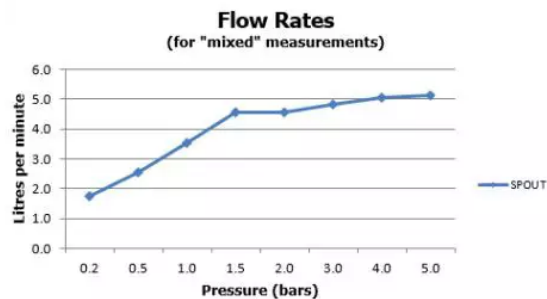

SPECIFICATION SHEET

COLLECTION: ORIGINS
PRODUCT CODE: ORI-200/SB-C/P

TAP TYPE

Basin Mixer

COLLECTION NAME

Origins

FINISH

Chrome

RECOMMENDED FLOW REGULATOR

5 l/m flow regulator fitted as standard

MINIMUM OPERATING PRESSURE

1.0 Bar MP

MAXIMUM OPERATING PRESSURE

5.0 Bar LP

GUARANTEE

15 Year Guarantee

HANDLES

Single Lever

WITH ECOTURN COLD START TECHNOLOGY

No

tel: 01934 744466
email: sales@vado.com
www.vado.com

WHERE INSPIRATION FLOWS
TAPS | SHOWERS | ACCESSORIES