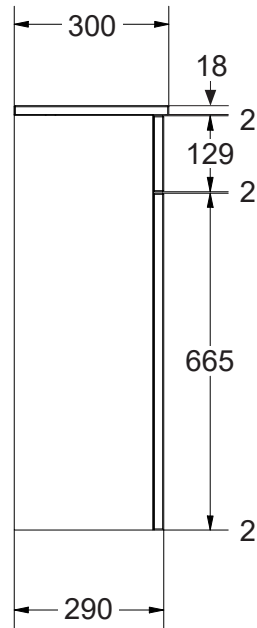

Furniture	Lichfield BTW Closet
-----------	----------------------

We recommend that all products are purchased with the assistance of a specialist bathroom retailer and always installed by an experienced installer who is a member of a recognised association. All sizes quoted are nominal : items may vary by +/- 2% against the figures quoted. When planning installations where dimensions are critical, it is essential that the space allowed for the individual items is physically checked. IBC Products LTD cannot be held liable for any costs associated with items not fitting in any given area. The contents of this statement are based on information correct at the time of publication. We reserve the right to make alterations in product characteristic, fixing, packagene, operation etc. at any time without notice.