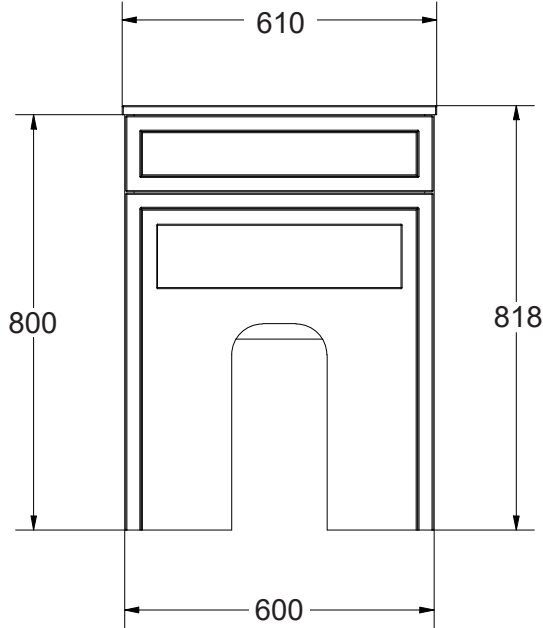

Furniture	Lichfield BTW Closet
-----------	----------------------

We recommend that all products are purchased with the assistance of a specialist bathroom retailer and always installed by an experienced installer who is a member of a recognised association. All sizes quoted are nominal : items may vary by +/- 2% against the figures quoted. When planning installations where dimensions are critical, it is essential that the space allowed for the individual items is physically checked. IBC Products LTD cannot be held liable for any costs associated with items not fitting in any given area. The contents of this statement are based on information correct at the time of publication. We reserve the right to make alterations in product characteristic, fixing, packagene, operation etc. at any time without notice.