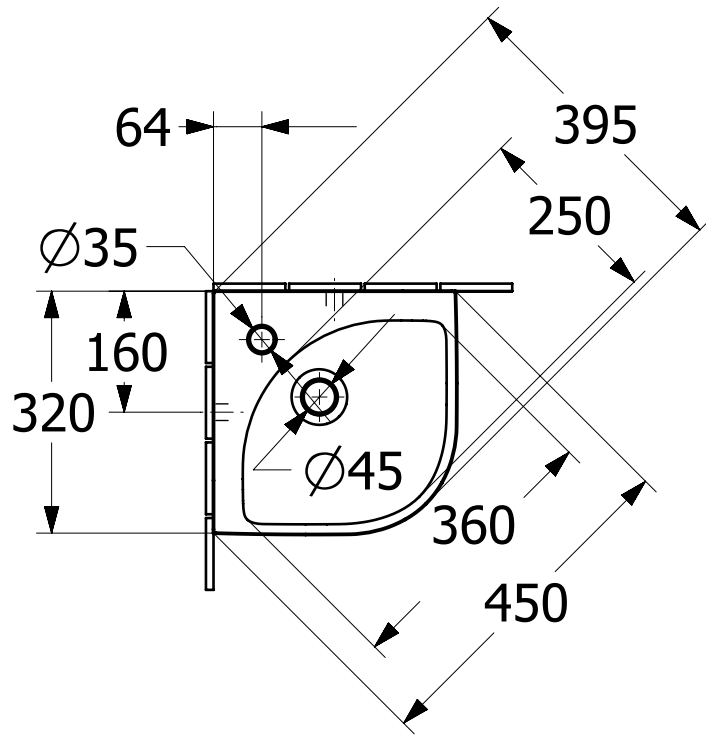

WASHBASINS SUBWAY 3.0

PRODUCT INFORMATION

1 . POSITION

Article number	43714601
Article title	Villeroy & Boch Subway 3.0 Corner handwashbasin, 320 x 320 x 145 mm, White Alpin, without overflow, unground
Product designation	Corner handwashbasin
Collection	Subway 3.0
Assembly / Assembly type	Corner installation
Scope of delivery	1 x corner handwashbasin
Ordering information	Please order non-closable drain valve separately. Optionally available: Outlet valve with ceramic cover.
Length in mm	320
Width in mm	320
Height in mm	145
Side length in mm	320
Interior depth	95
Weight in kg	6,40
Number of tap holes punched through	1
Position of drill hole	central tap hole punched out
express delivery	No
Suitable for	1-hole mixer
Material	Sanitary ceramics
Surface	glossy
Colour name	White Alpin
With overflow	No
EAN number	4062373816554

COLOUR

COLOUR DESIGNATION

White Alpin

<p>Subway 3.0 437146</p>	 <p>Villeroy & Boch 1748</p>
<p>V06 / 23.03.2021</p>	