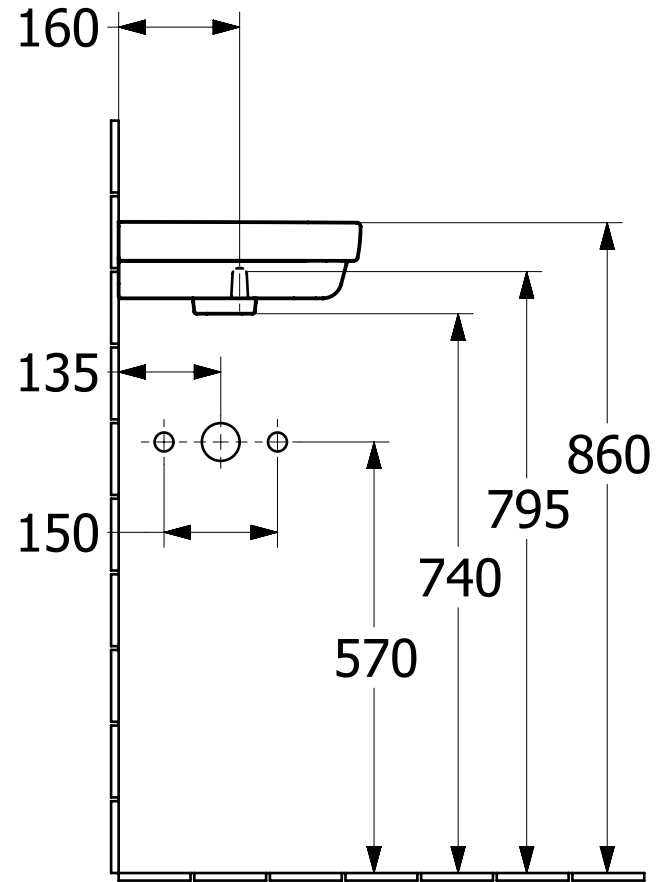

WASHBASINS SUBWAY 3.0

PRODUCT INFORMATION

1 . POSITION

Article number	43714601
Article title	Villeroy & Boch Subway 3.0 Corner handwashbasin, 320 x 320 x 145 mm, White Alpin, without overflow, unground
Product designation	Corner handwashbasin
Collection	Subway 3.0
Assembly / Assembly type	Corner installation
Scope of delivery	1 x corner handwashbasin
Ordering information	Please order non-closable drain valve separately. Optionally available: Outlet valve with ceramic cover.
Length in mm	320
Width in mm	320
Height in mm	145
Side length in mm	320
Interior depth	95
Weight in kg	6,40
Number of tap holes punched through	1
Position of drill hole	central tap hole punched out
express delivery	No
Suitable for	1-hole mixer
Material	Sanitary ceramics
Surface	glossy
Colour name	White Alpin
With overflow	No
EAN number	4062373816554

COLOUR

COLOUR DESIGNATION

White Alpin

<p>Subway 3.0 437146</p>	 <p>Villeroy & Boch 1748</p>
<p>V06 / 23.03.2021</p>	