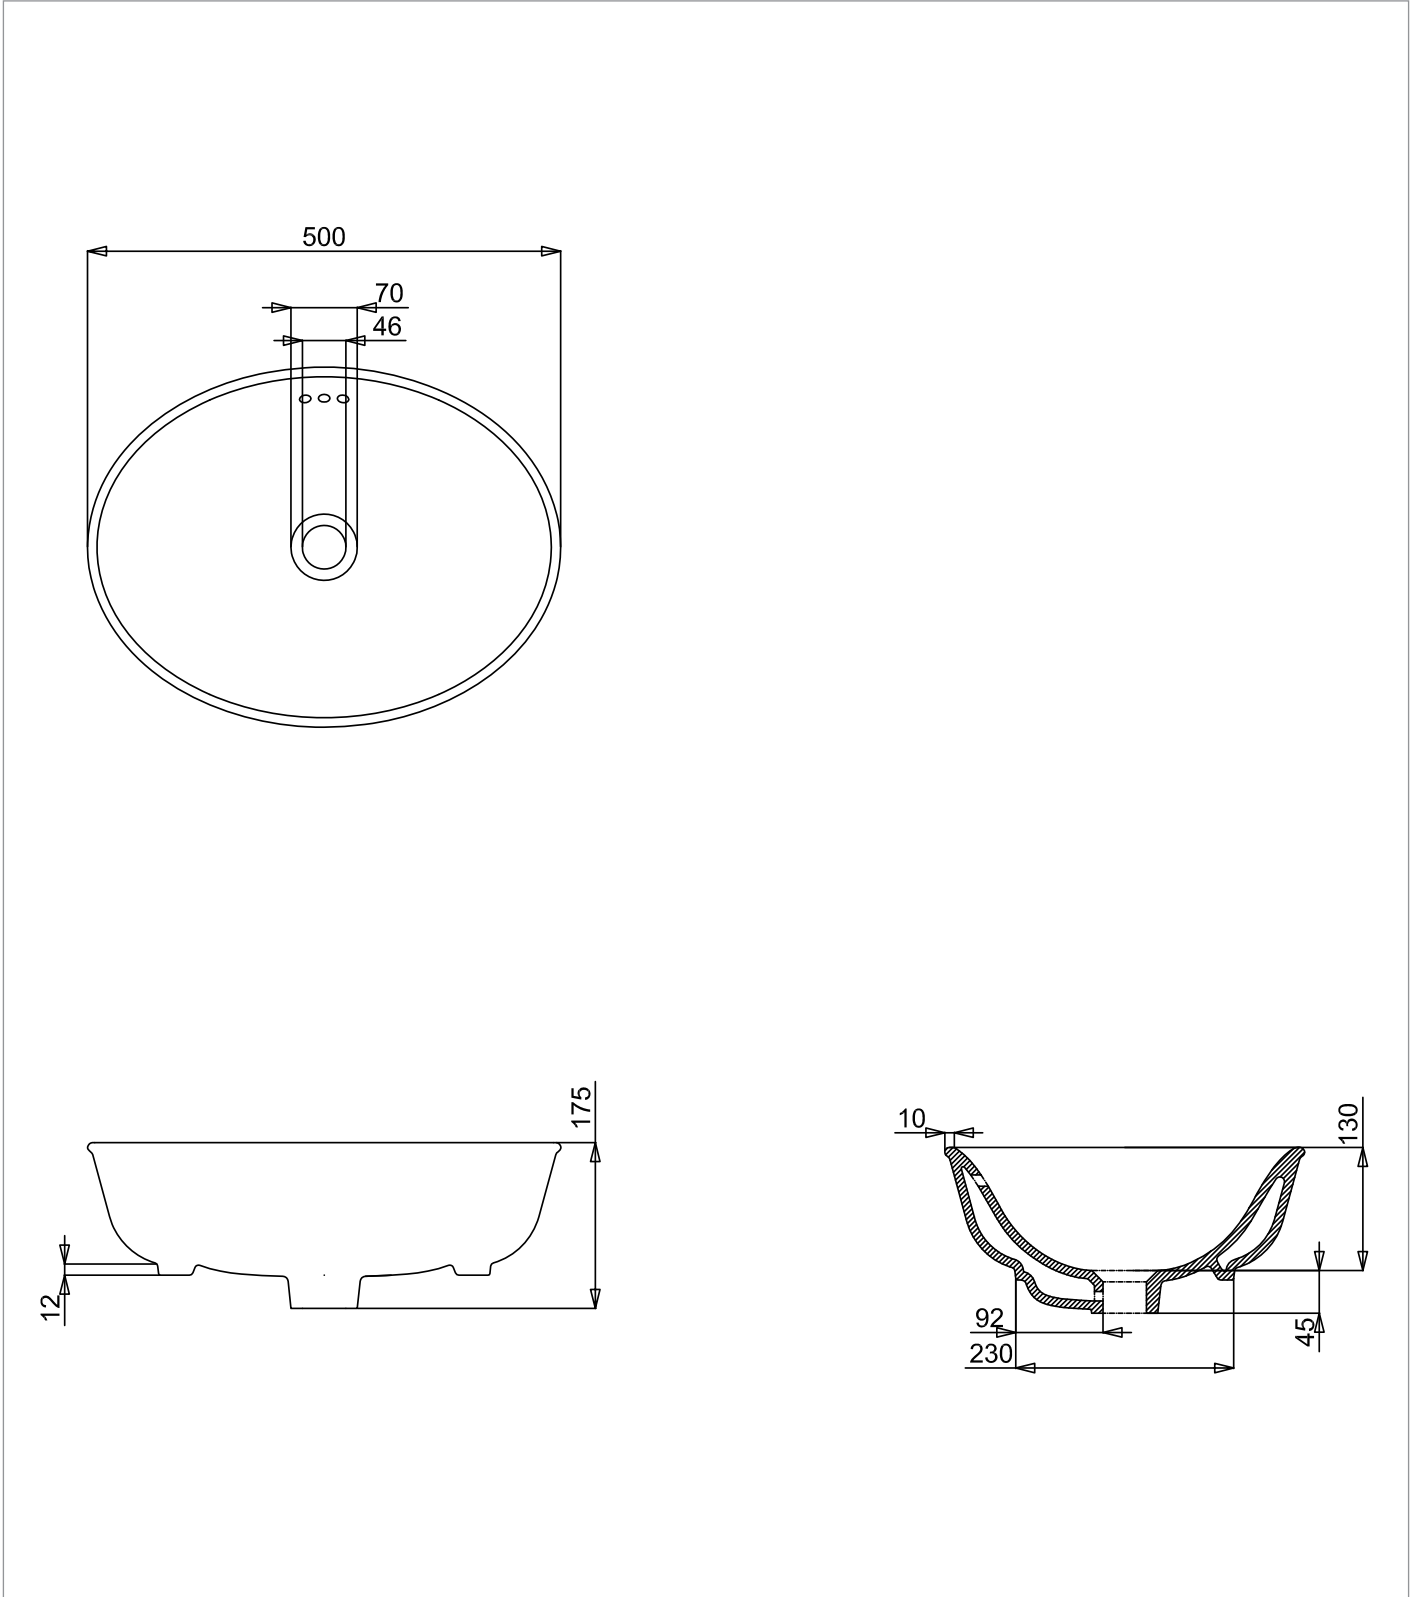

PRODUCT DATA SHEET

Burlington[®]

PRODUCT CODE

GU5038SCW

RANGE

Guild

DESCRIPTION

Guild Washbowl 50cm White

CATEGORY	Sanitaryware
WARRANTY DETAILS	Lifetime
COLOUR	Gloss White
FINISH APPLICATION	Glazed
INSTALL TYPE	Furniture Mounted
PRODUCT WIDTH MM	500
PRODUCT HEIGHT MM	175
PRODUCT DEPTH MM	380
PRODUCT NET WEIGHT KG	9.4
STANDARDS	EN 31:2011, EN 14688:2015

TAP HOLES	0TH
FIXINGS INCLUDED	No
OVERFLOW	Yes
BASIN WASTE SIZE	45mm

TECHNICAL DIMENSIONS

Dimensions in mm unless otherwise specified.

Tolerances (per material type) apply.

SPARES LIST

Only the parts labelled are available as spares.