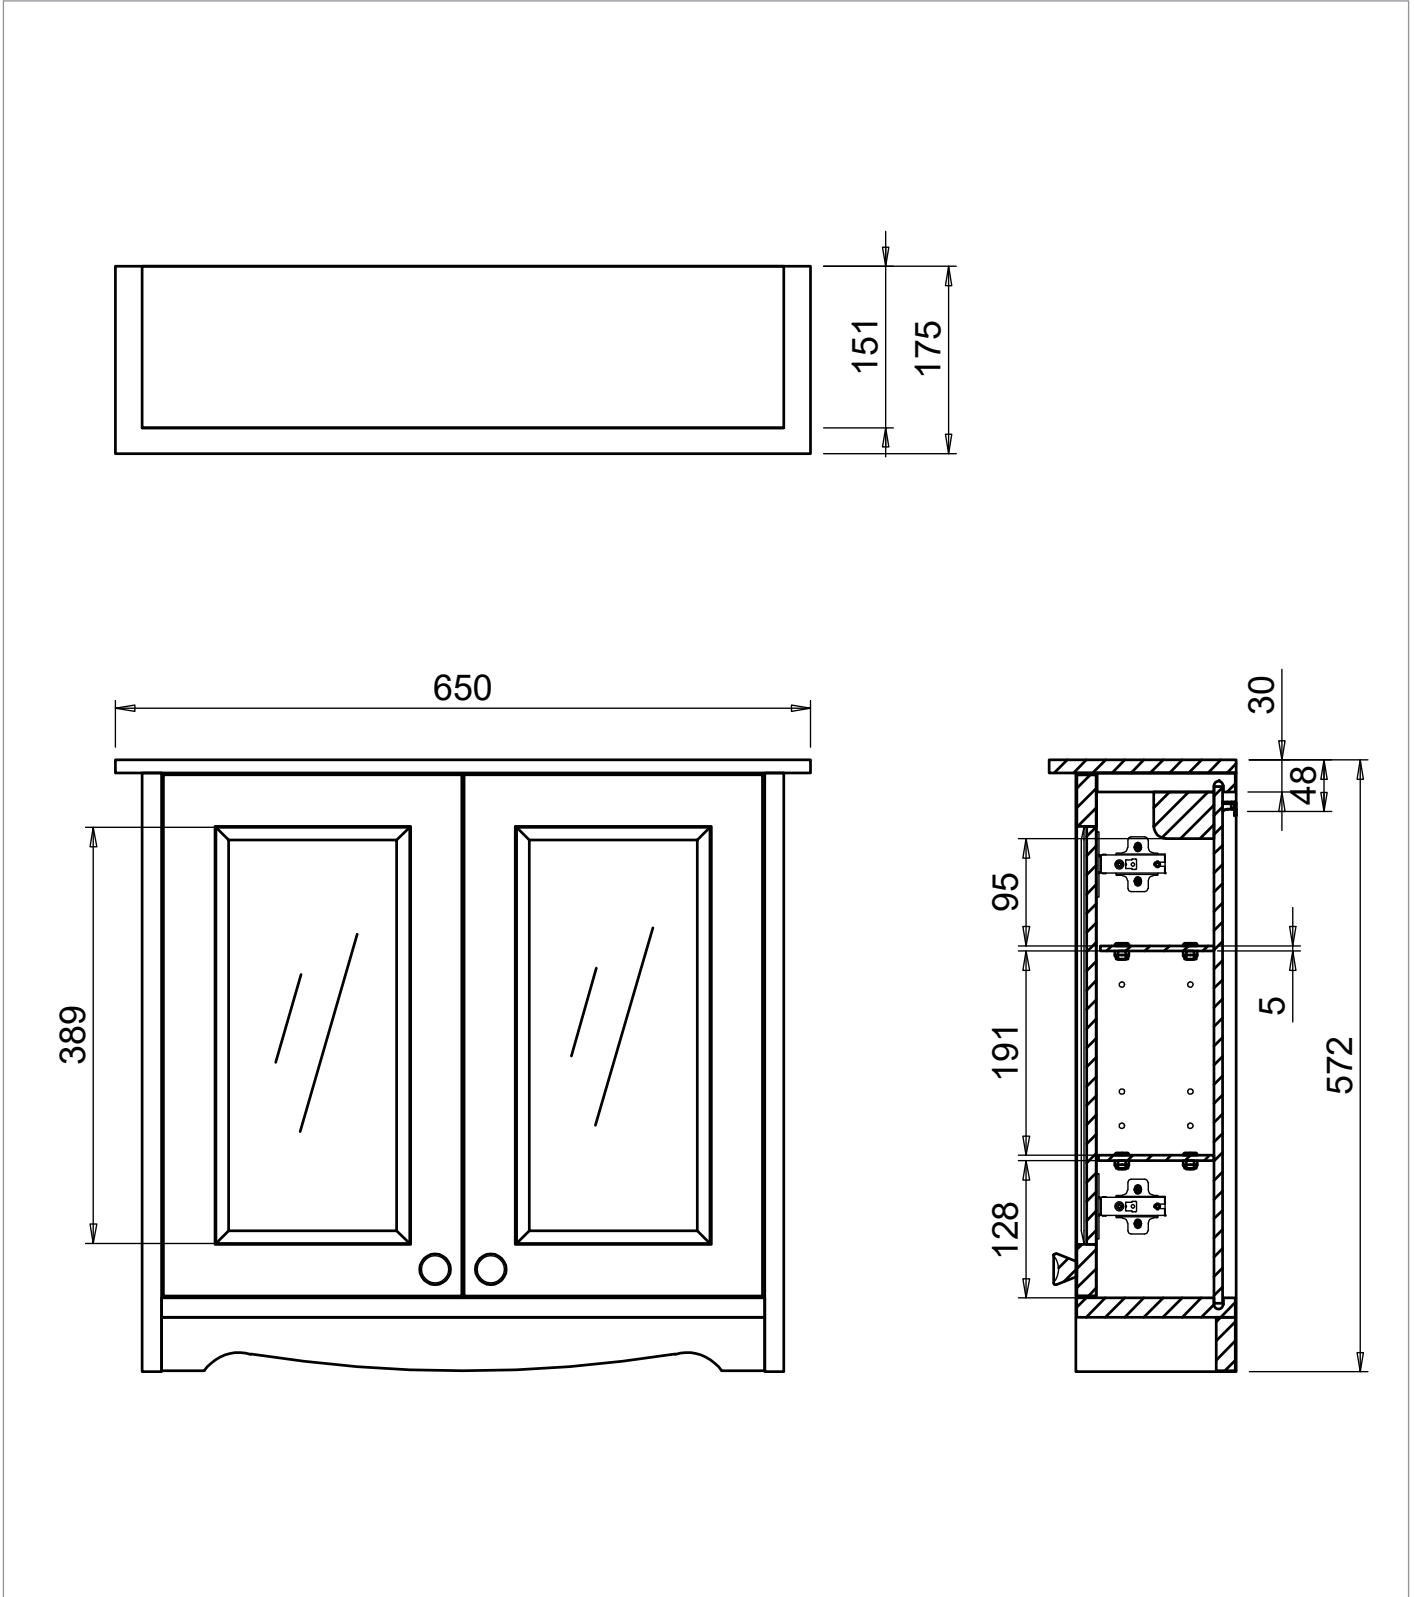

PRODUCT DATA SHEET

Burlington[®]

PRODUCT CODE

GU6057AG_CAB

RANGE

Guild

DESCRIPTION

Guild Mirror Cabinet 650mm Ashbee Grey

CATEGORY	Cabinets & Mirrors
WARRANTY DETAILS	5 Years
COLOUR	Ashbee Grey
FINISH APPLICATION	Lacquered
PRIMARY MATERIAL	MDF
SECONDARY MATERIAL	Glass
INSTALL TYPE	Wall Mounted
PRODUCT WIDTH MM	650
PRODUCT HEIGHT MM	572
PRODUCT DEPTH MM	175
PRODUCT NET WEIGHT KG	14.8
STANDARDS	EN14749:2016

NUMBER OF DOORS	2
-----------------	---

TECHNICAL DIMENSIONS

Dimensions in mm unless otherwise specified.

Tolerances (per material type) apply.

SPARES LIST

Only the parts labelled are available as spares.

SPARES AVAILABLE UPON REQUEST