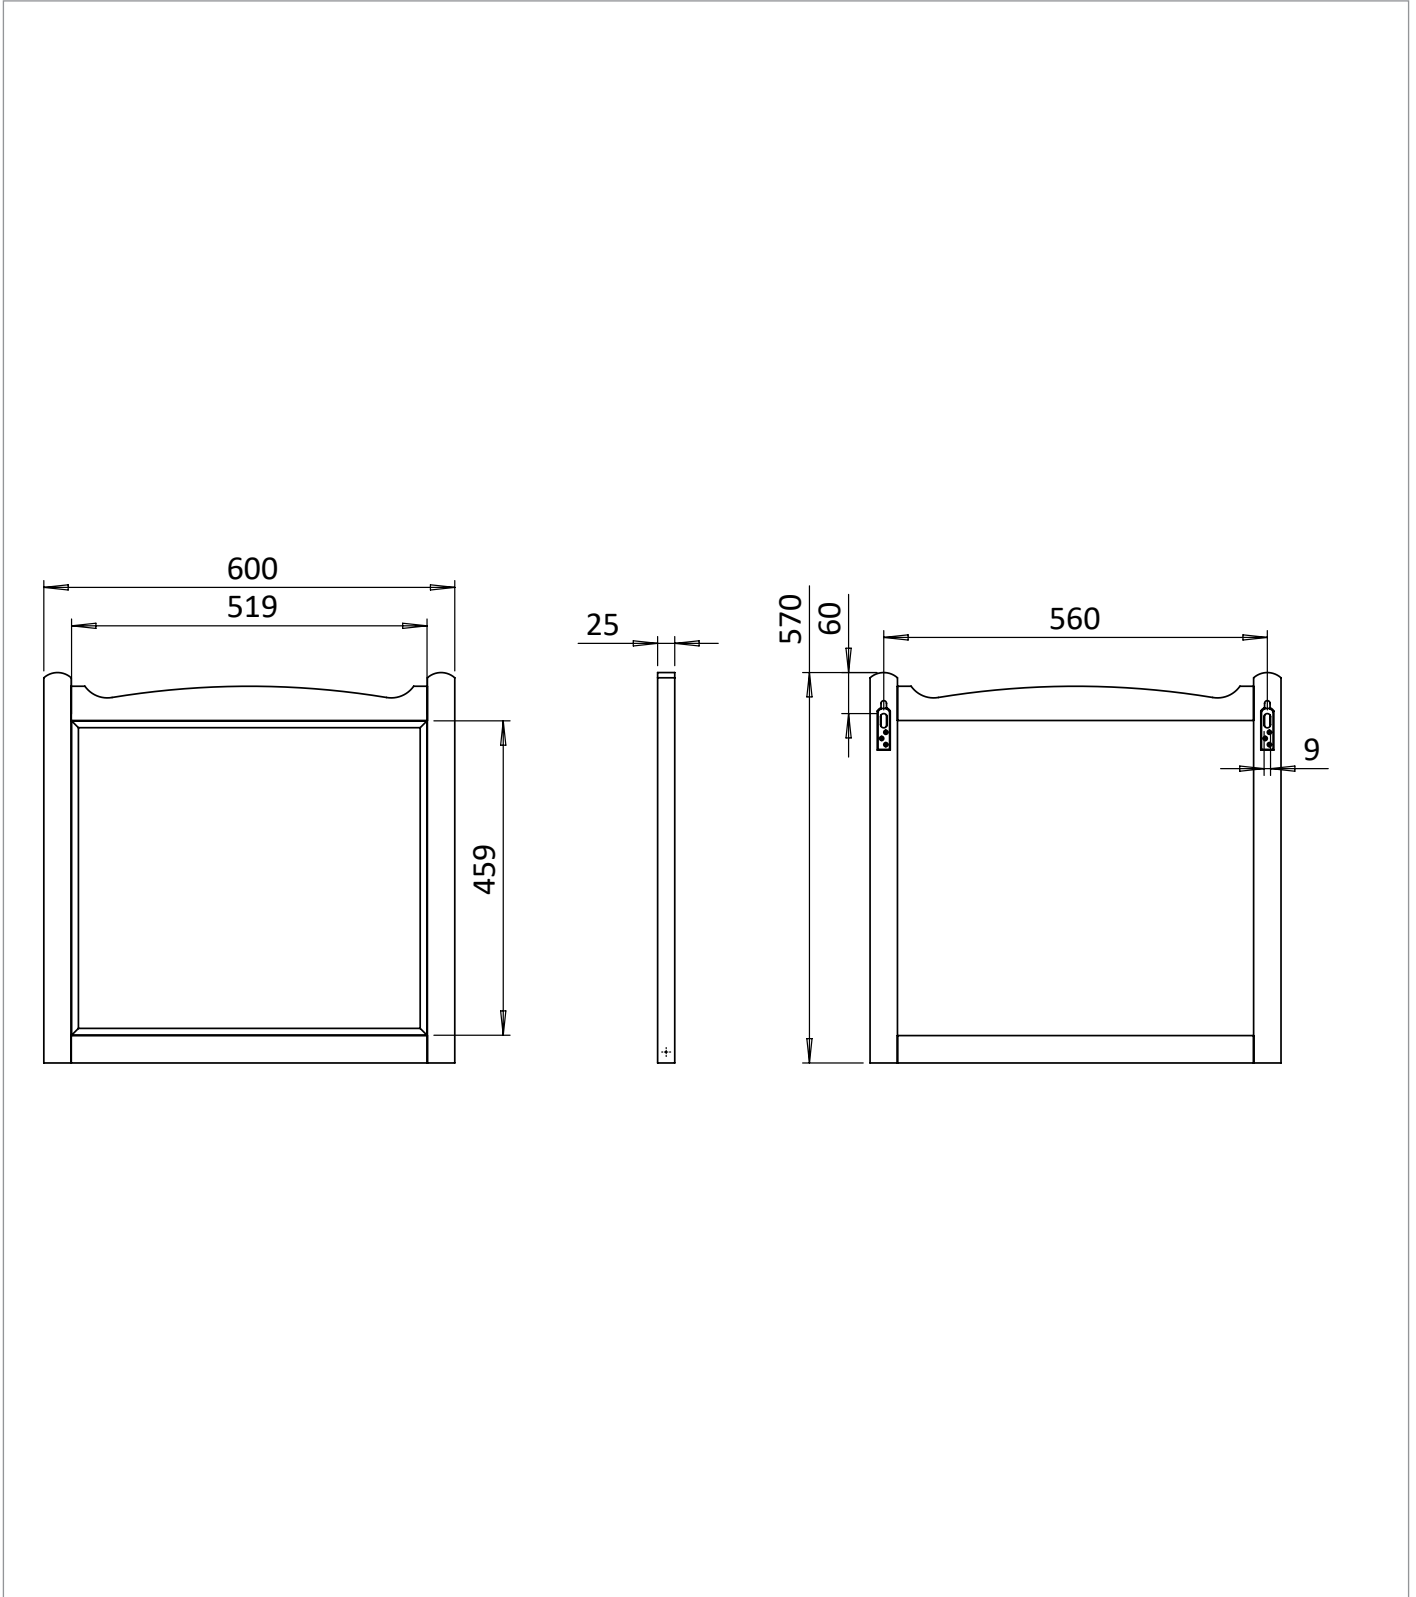

PRODUCT DATA SHEET

Burlington[®]

PRODUCT CODE

GU6057CG

RANGE

Guild

DESCRIPTION

Guild Mirror 600mm Carlyle Green

CATEGORY	Cabinets & Mirrors
WARRANTY DETAILS	5 Years
COLOUR	Carlyle Green
FINISH APPLICATION	Lacquered
PRIMARY MATERIAL	MDF
SECONDARY MATERIAL	Glass
INSTALL TYPE	Wall Mounted
PRODUCT WIDTH MM	600
PRODUCT HEIGHT MM	570
PRODUCT DEPTH MM	25
PRODUCT NET WEIGHT KG	7
STANDARDS	EN14749:2016

TECHNICAL DIMENSIONS

Dimensions in mm unless otherwise specified.

Tolerances (per material type) apply.

SPARES LIST

Only the parts labelled are available as spares.

SPARES AVAILABLE UPON REQUEST