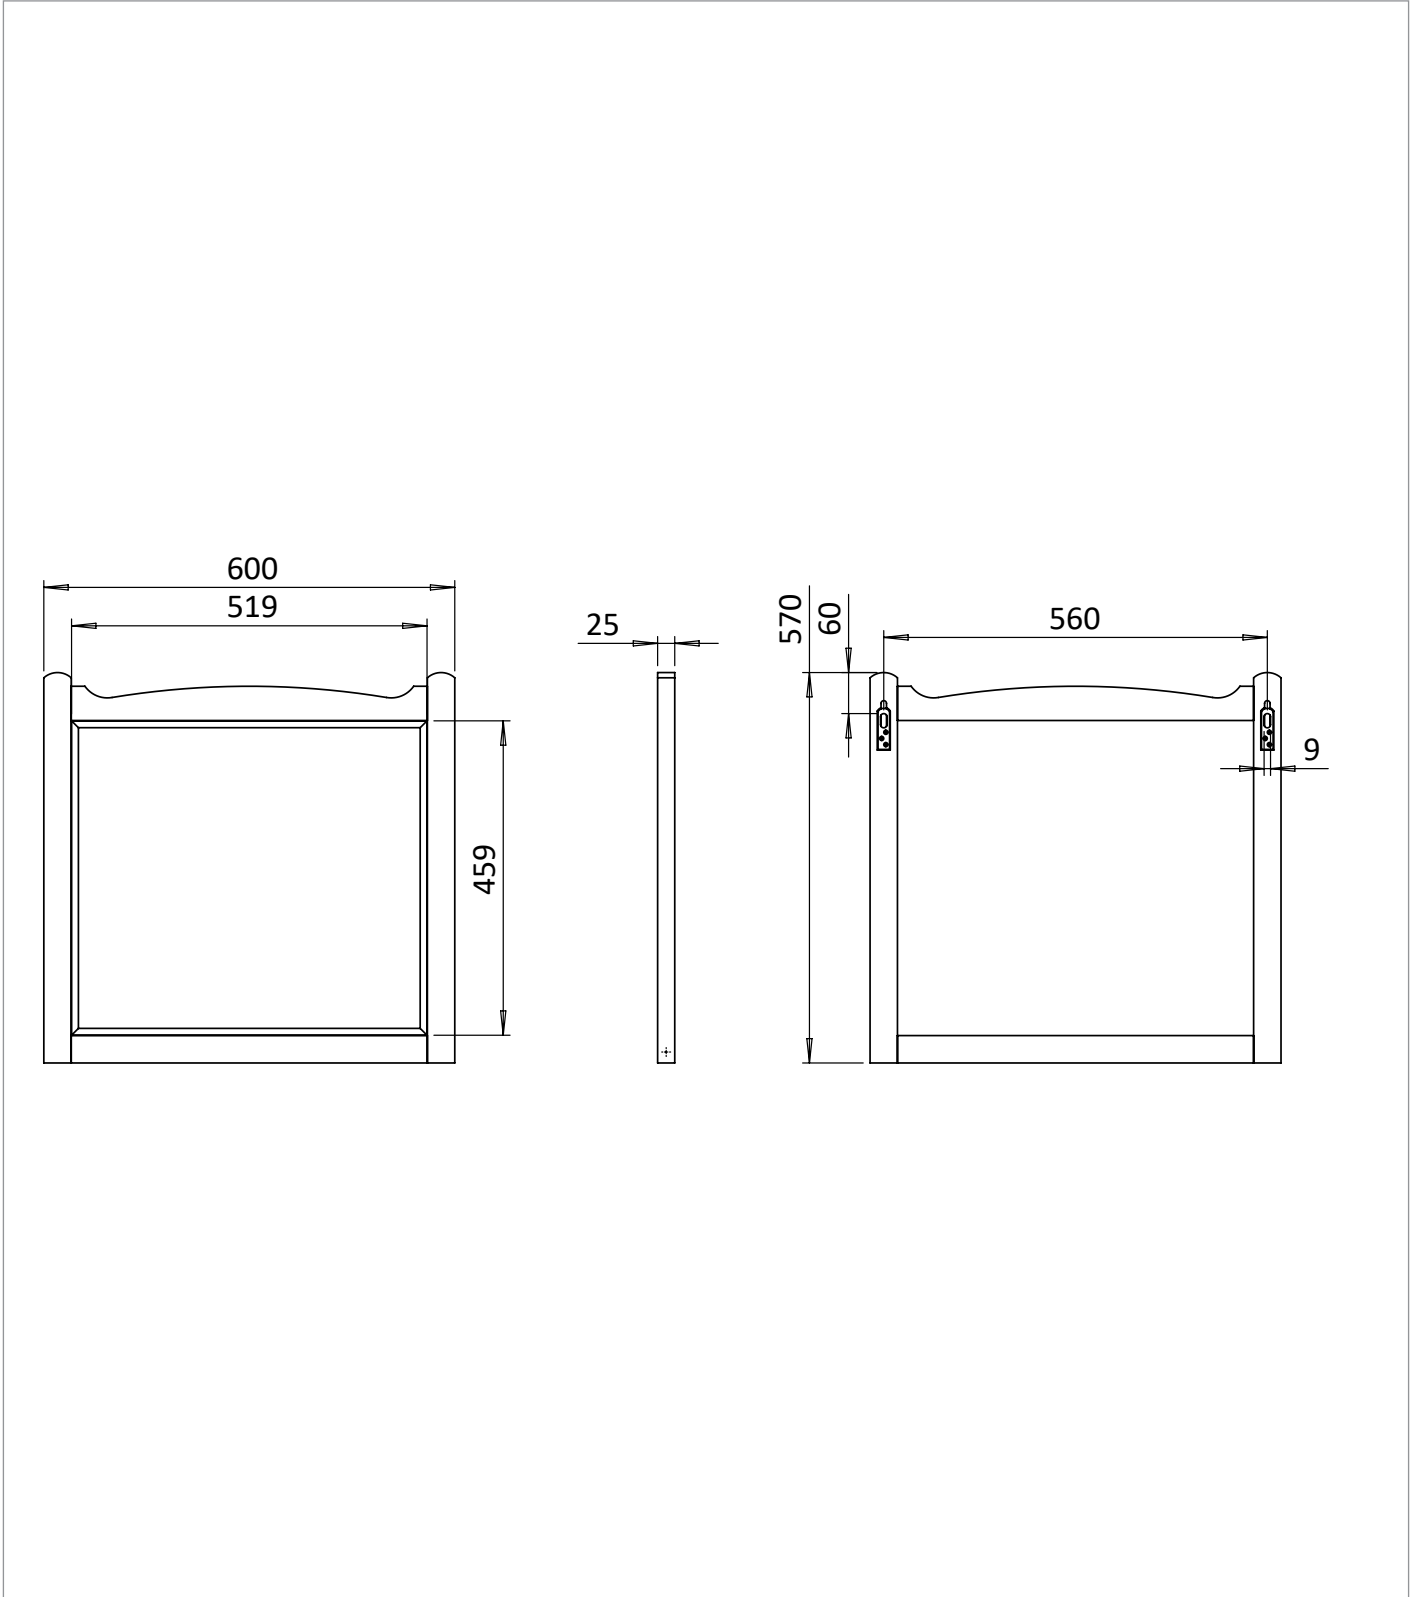

## DESCRIPTION

Guild Mirror 600mm Ashbee Grey

CATEGORY	Cabinets & Mirrors
WARRANTY DETAILS	5 Years
COLOUR	Ashbee Grey
FINISH APPLICATION	Lacquered
PRIMARY MATERIAL	MDF
SECONDARY MATERIAL	Glass
INSTALL TYPE	Wall Mounted
PRODUCT WIDTH MM	600
PRODUCT HEIGHT MM	570
PRODUCT DEPTH MM	25
PRODUCT NET WEIGHT KG	7
STANDARDS	EN14749:2016

## TECHNICAL DIMENSIONS

Dimensions in mm unless otherwise specified.

Tolerances (per material type) apply.