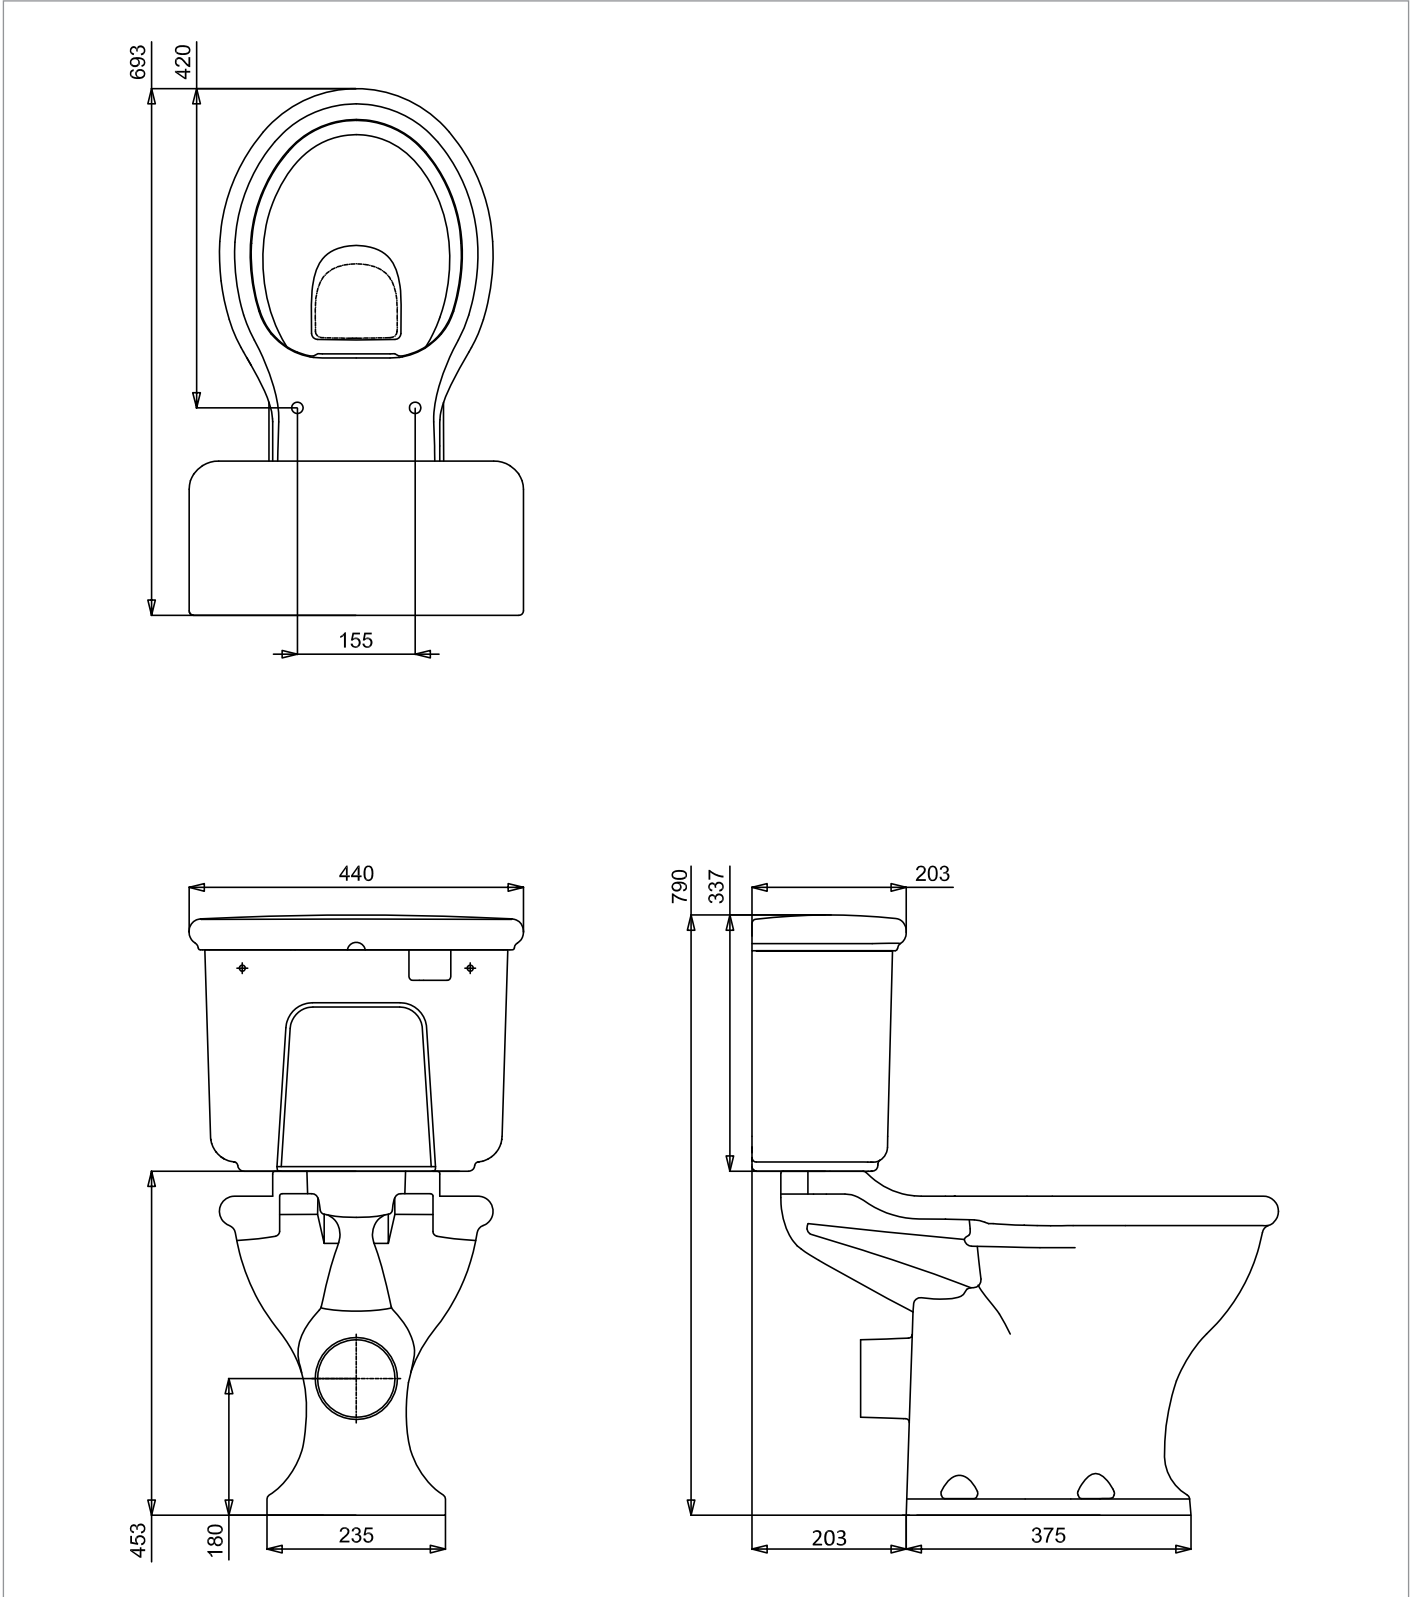

TECHNICAL DIMENSIONS

Dimensions in mm unless otherwise specified.

Tolerances (per material type) apply.