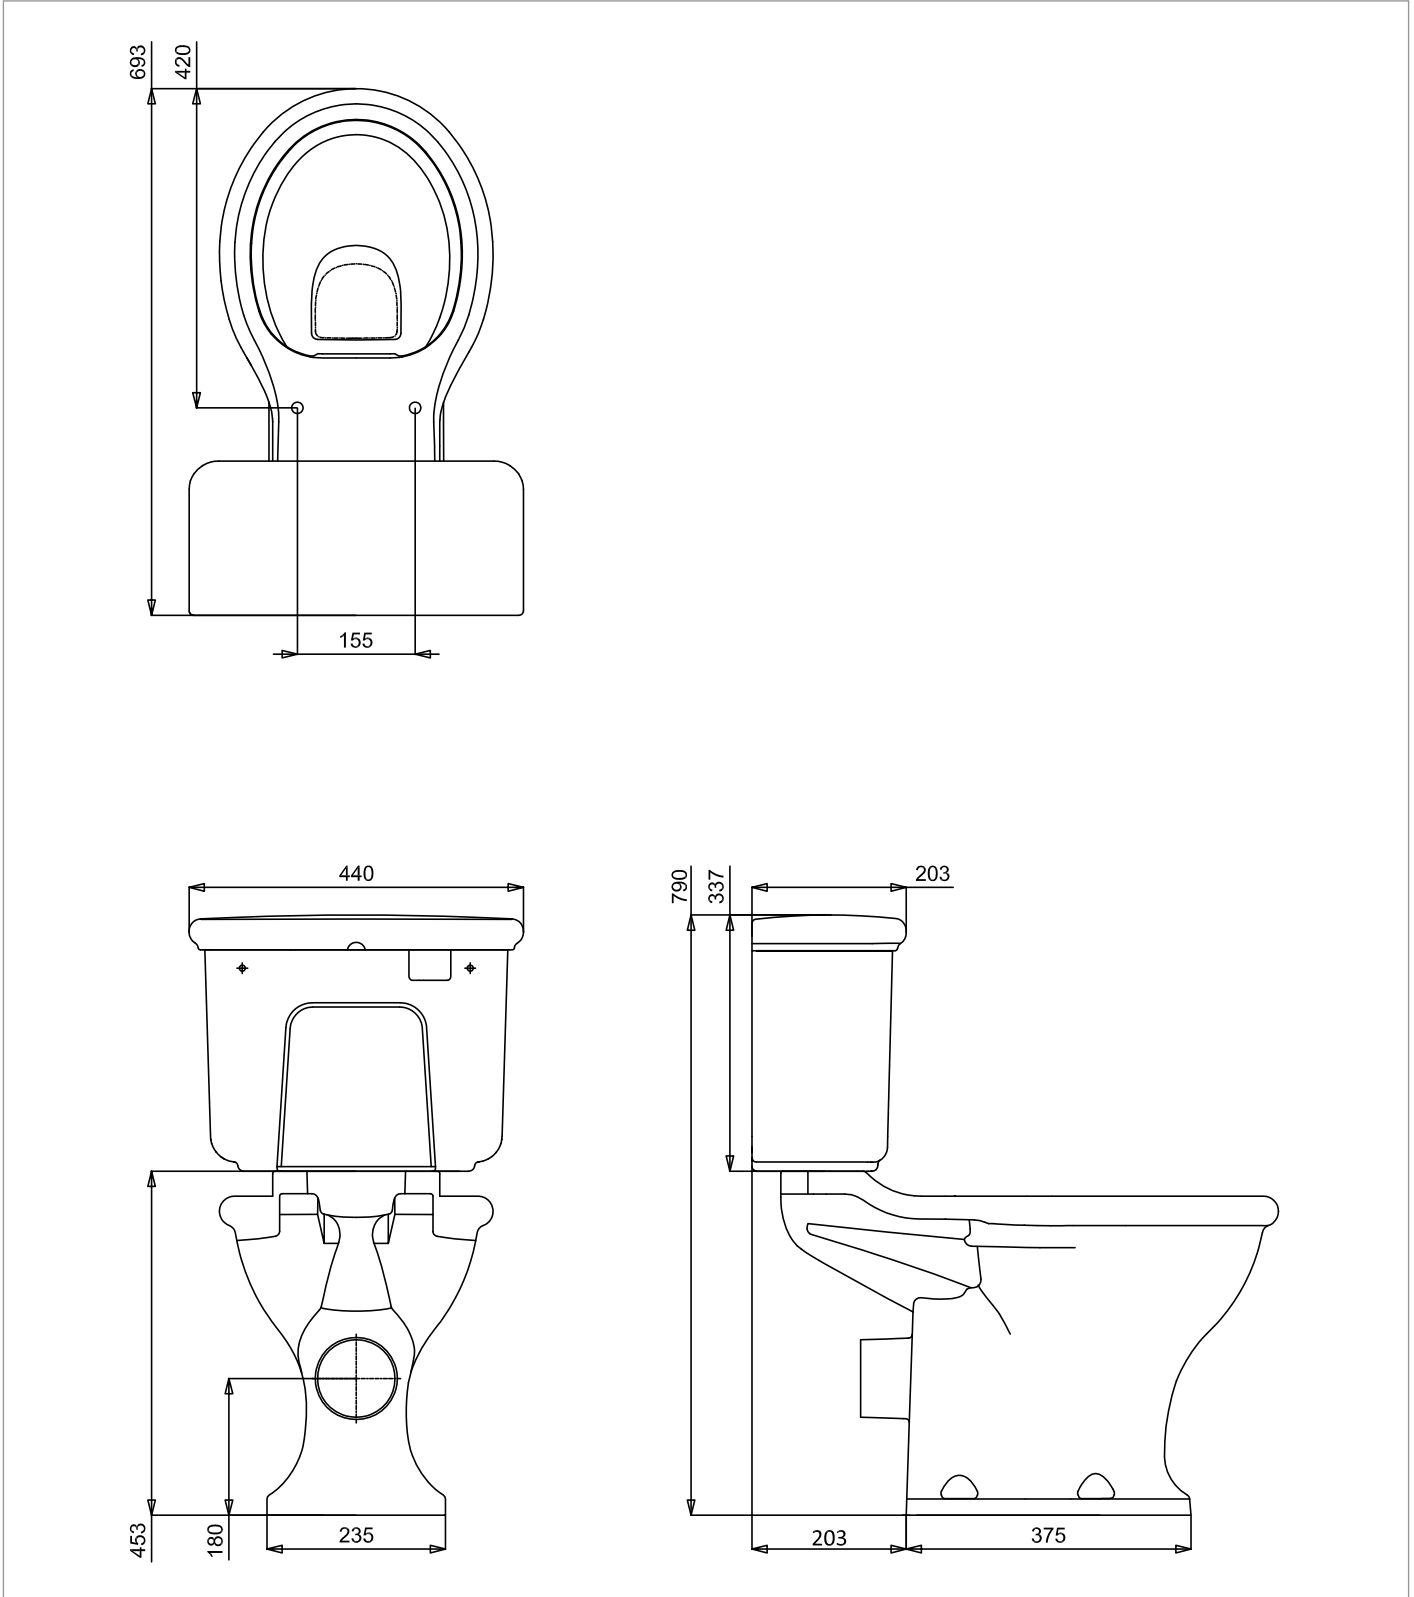

CATEGORY	Sanitaryware
WARRANTY DETAILS	Lifetime
COLOUR	Gloss White
FINISH APPLICATION	Glazed
PRIMARY MATERIAL	Vitreous China
INSTALL TYPE	Horizontal Outlet
PRODUCT WIDTH MM	360
PRODUCT HEIGHT MM	453
PRODUCT DEPTH MM	693
PRODUCT NET WEIGHT KG	21.2
STANDARDS	EN 997:2018 EN 33:2019

SPARES LIST

Only the parts labelled are available as spares.

NO SPARES AVAILABLE

PRODUCT DATA SHEET

Burlington[®]

PRODUCT CODE

GU7005CW

RANGE

Guild

DESCRIPTION

Guild Slimline 44cm Cistern with Lever White

CATEGORY	Sanitaryware
WARRANTY DETAILS	Lifetime
COLOUR	Gloss White
FINISH APPLICATION	Glazed
PRIMARY MATERIAL	Vitreous China
INSTALL TYPE	Bottom Outlet
PRODUCT WIDTH MM	440
PRODUCT HEIGHT MM	337
PRODUCT DEPTH MM	203
PRODUCT NET WEIGHT KG	13.85
STANDARDS	EN 14055:2018

FIXINGS INCLUDED	Yes
FLUSH VOLUME	6/4L
FIXING TYPE	Close Coupled
CISTERN FLUSH MECHANISM	Dual Flush with Lever

TECHNICAL DIMENSIONS

Dimensions in mm unless otherwise specified.

Tolerances (per material type) apply.