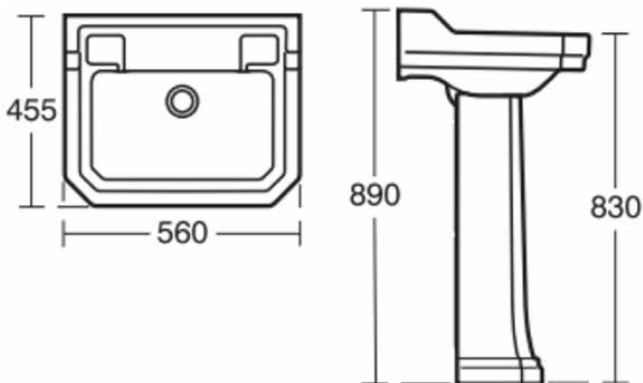

## WAVERLEY CLASSIC

U470201

WAVERLEY CLASSIC | Basin 560x455x240 mm in white glossy finish, 1 tap hole, with overflow

### General information

Product type:	Washbasins
Sub product type:	Basin
Brand:	Ideal Standard
Suite name:	WAVERLEY CLASSIC
Designer:	NA
Colour:	01 - White Glossy
Surface finish effect:	glossy
Height (mm):	240
Width (mm):	560
Length / Projection (mm):	455
Net weight (kg):	17.40
EAN code:	5017830485360