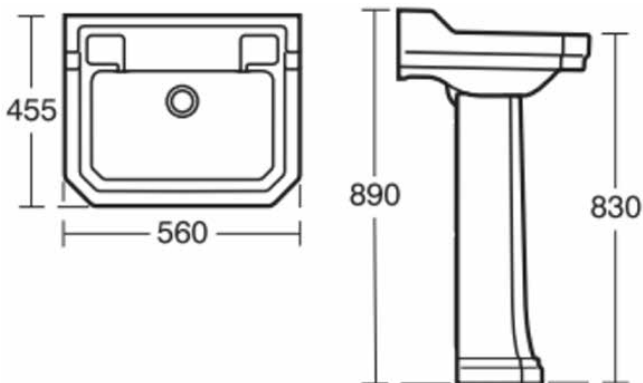

WAVERLEY CLASSIC

U470101

WAVERLEY CLASSIC | Basin 560x455x240 mm in white glossy finish, 2 tap holes, with overflow

Image & drawing

General information

Product type:	Washbasins
Sub product type:	Basin
Brand:	Ideal Standard
Suite name:	WAVERLEY CLASSIC
Designer:	NA
Colour:	01 - White Glossy
Surface finish effect:	glossy
Height (mm):	240
Width (mm):	560
Length / Projection (mm):	455
Net weight (kg):	17.40
EAN code:	5017830485353

Washbasin wall mounted using E0157 basin fixing set and full pedestal mounted using two screws through the back of the basin (not supplied).

Product standard & certifications

Additional standards:	EN 14688
DoP classification:	CL25

Product specifications

Colour code:	01
Colour description:	white glossy
Disabled model:	No
Includes a chain eye:	No
Material:	Ceramic
Material quality:	Vitreous china
Amount of tap holes for each washbasin:	2
Amount of washbasins:	1
Overflow visible:	Yes
PVD technology:	No
Support plateau:	Backside
Surface finish effect:	glossy
Tap hole position:	Left / Right
Type of overflow:	Round
With back wall:	No
With drain plug:	No
With overflow:	Yes
With siphon:	No
Mounting method:	Wall