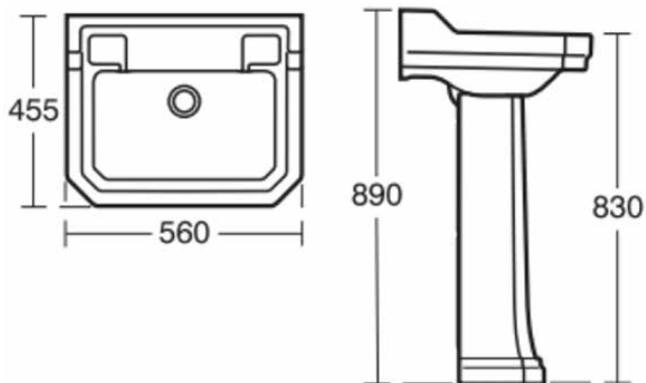

### United Kingdom

Ideal Standard (UK) Ltd  
The Bathroom Works National Avenue  
Kingston Upon Hull  
HU5 4HS  
☎ +44 (0)-1482 346 461  
✉ +44 (0)-1482 445 886  
www.idealstandard.co.uk

### General information

Product type:	Pedestals
Sub product type:	Full pedestal
Brand:	Ideal Standard
Suite name:	WAVERLEY CLASSIC
Designer:	Ideal Standard
Colour:	01 - White Glossy
Surface finish effect:	glossy
Height (mm):	695
Width (mm):	265
Length / Projection (mm):	202
Fixing method:	Fixing set
Net weight (kg):	12.70
EAN code:	5017830485346