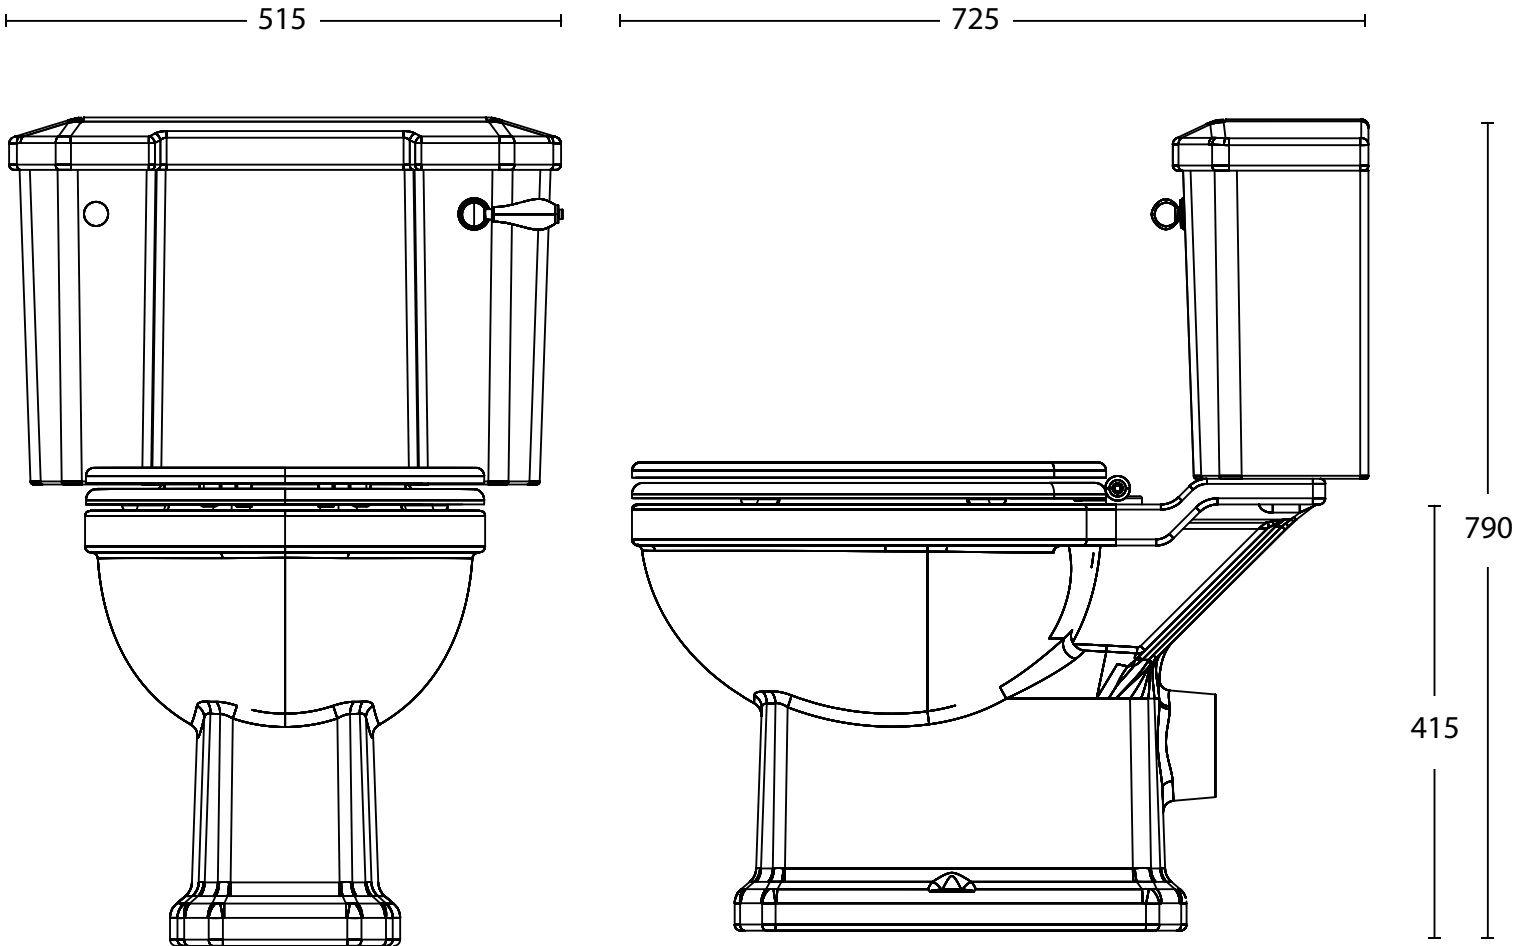

Lichfield	Close Coupled WC Pan
-----------	----------------------

DRAWING NOT TO SCALE - DO NOT MEASURE FROM THIS TECH SPEC

We recommend that all products are purchased with the assistance of a specialist bathroom retailer and always installed by an experienced installer who is a member of a recognised association. All sizes quoted are nominal : items may vary by +/- 2% against the figures quoted. When planning installations where dimensions are critical, it is essential that the space allowed for the individual items is physically checked. IBC Products LTD cannot be held liable for any costs associated with items not fitting in any given area. The contents of this statement are based on information correct at the time of publication. We reserve the right to make alterations in product characteristic, fixing, packagene, operation etc. at any time without notice.