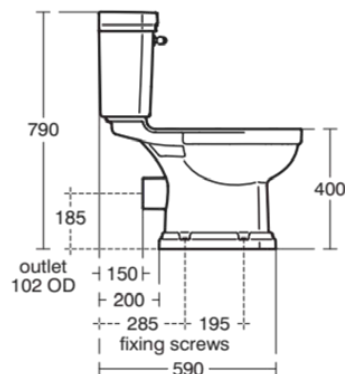

## U470801

WAVERLEY CLASSIC | Close-coupled open bowl 360x675x440 mm in white glossy finish, horizontal outlet

### General information

Product type:	Toileting
Sub product type:	Close-coupled open bowl
Brand:	Ideal Standard
Suite name:	WAVERLEY CLASSIC
Designer:	Ideal Standard
Colour:	01 - White Glossy
Surface finish effect:	glossy
Height (mm):	440
Width (mm):	360
Length / Projection (mm):	675
Fixing method:	Fixing set
Net weight (kg):	19.70
EAN code:	5017830485322