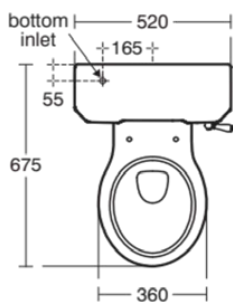

## U470801

WAVERLEY CLASSIC | Close-coupled open bowl 360x675x440 mm in white glossy finish, horizontal outlet

### General information

Product type:	Toileting
Sub product type:	Close-coupled open bowl
Brand:	Ideal Standard
Suite name:	WAVERLEY CLASSIC
Designer:	Ideal Standard
Colour:	01 - White Glossy
Surface finish effect:	glossy
Height (mm):	440
Width (mm):	360
Length / Projection (mm):	675
Fixing method:	Fixing set
Net weight (kg):	19.70
EAN code:	5017830485322