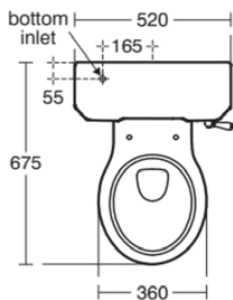

WAVERLEY CLASSIC

U470901

WAVERLEY CLASSIC | Toilet cistern 515 mm in white glossy finish | 6/4 L dual flush

Image & drawing

General information

Product type:	Toileting
Sub product type:	Toilet cistern
Brand:	Ideal Standard
Suite name:	WAVERLEY CLASSIC
Designer:	Ideal Standard
Colour:	01 - White Glossy
Surface finish effect:	glossy
Width (mm):	515
Fixing method:	Fixing set
Net weight (kg):	16.00
EAN code:	5017830485339

Features

6/4 L dual flush

Downloads

- [Installation Guide](#)

Product standard & certifications

Additional standards:	EN 997
DoP classification:	CL2

Product specifications

Cistern position:	Close coupled
Colour code:	01
Colour description:	white glossy
Concealed fixing:	Yes
Corner model:	No
Flushing options:	2 volumes
Full flush (l):	6
Half flush (l):	4
Material:	Ceramic
Material quality:	Vitreous china
Operating method:	Lever
PVD technology:	No
Position of water supply:	Bottom
Surface finish effect:	glossy
Type of actuation:	Mechanic
Fixing method:	Fixing set
Mounting method:	Close-coupled