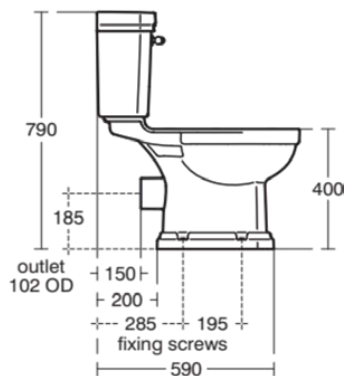

WAVERLEY CLASSIC

U470901

WAVERLEY CLASSIC | Toilet cistern 515 mm in white glossy finish | 6/4 L dual flush

Image & drawing

General information

Product type:	Toileting
Sub product type:	Toilet cistern
Brand:	Ideal Standard
Suite name:	WAVERLEY CLASSIC
Designer:	Ideal Standard
Colour:	01 - White Glossy
Surface finish effect:	glossy
Width (mm):	515
Fixing method:	Fixing set
Net weight (kg):	16.00
EAN code:	5017830485339

Features

6/4 L dual flush

Downloads

- [Installation Guide](#)

Product standard & certifications

Additional standards:	EN 997
DoP classification:	CL2

Product specifications

Cistern position:	Close coupled
Colour code:	01
Colour description:	white glossy
Concealed fixing:	Yes
Corner model:	No
Flushing options:	2 volumes
Full flush (l):	6
Half flush (l):	4
Material:	Ceramic
Material quality:	Vitreous china
Operating method:	Lever
PVD technology:	No
Position of water supply:	Bottom
Surface finish effect:	glossy
Type of actuation:	Mechanic
Fixing method:	Fixing set
Mounting method:	Close-coupled