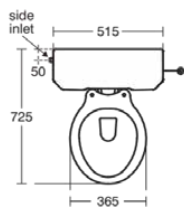

WAVERLEY CLASSIC

U470301

WAVERLEY CLASSIC | Single bowl 360x480x400 mm in white glossy finish, CL2 full flush 6 l/min, horizontal outlet | CL2

Image & drawing

General information

Product type:	Toileting
Sub product type:	Single bowl
Brand:	Ideal Standard
Suite name:	WAVERLEY CLASSIC
Designer:	Ideal Standard
Colour:	01 - White Glossy
Surface finish effect:	glossy
Height (mm):	400
Width (mm):	360
Length / Projection (mm):	480
Fixing method:	Fixing set
Net weight (kg):	17.80
EAN code:	5017830485278

WC pan screwed to floor and cistern screwed to wall.

Features

CL2	CL2: 6 l/min
-----	--------------

Downloads

- [Installation Guide](#)

Product standard & certifications

Additional standards:	EN 997
DoP classification:	CL2

Product specifications

CL2 full flush max. (l):	6
Children's model:	No
Colour code:	01
Colour description:	white glossy
Concealed fixing:	No
Type of flushing:	Washdown
Disabled model:	No
Material:	Ceramic
Material quality:	Vitreous china
Outlet location:	Middle
Outlet orientation:	Horizontal
Outlet visibility:	Concealed
PVD technology:	No
Position of water supply:	Rear
Raised model:	No
Surface finish effect:	glossy
Type of water supply:	Concealed

WAVERLEY CLASSIC

U470301

WAVERLEY CLASSIC | Single bowl 360x480x400 mm in white glossy finish, CL2 full flush 6 l/min, horizontal outlet | CL2

Product specifications

With bidet function:	No
With hygienic recess / fixed toilet seat:	No
With stench extraction:	No
Fixing method:	Fixing set
Mounting method:	Floor