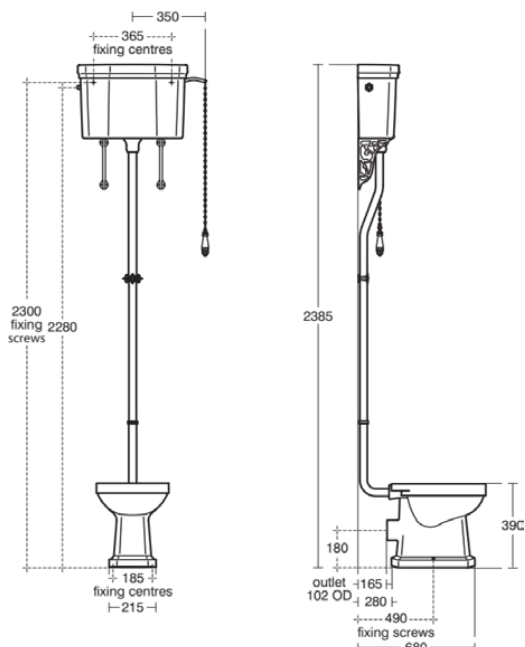

WAVERLEY CLASSIC

U470301

WAVERLEY CLASSIC | Single bowl 360x480x400 mm in white glossy finish, CL2 full flush 6 l/min, horizontal outlet | CL2

Image & drawing

General information

Product type:	Toileting
Sub product type:	Single bowl
Brand:	Ideal Standard
Suite name:	WAVERLEY CLASSIC
Designer:	Ideal Standard
Colour:	01 - White Glossy
Surface finish effect:	glossy
Height (mm):	400
Width (mm):	360
Length / Projection (mm):	480
Fixing method:	Fixing set
Net weight (kg):	17.80
EAN code:	5017830485278

WC pan screwed to floor and cistern screwed to wall.

Features

CL2	CL2: 6 l/min
-----	--------------

Downloads

- [Installation Guide](#)

Product standard & certifications

Additional standards:	EN 997
DoP classification:	CL2

Product specifications

CL2 full flush max. (l):	6
Children's model:	No
Colour code:	01
Colour description:	white glossy
Concealed fixing:	No
Type of flushing:	Washdown
Disabled model:	No
Material:	Ceramic
Material quality:	Vitreous china
Outlet location:	Middle
Outlet orientation:	Horizontal
Outlet visibility:	Concealed
PVD technology:	No
Position of water supply:	Rear
Raised model:	No
Surface finish effect:	glossy
Type of water supply:	Concealed

WAVERLEY CLASSIC

U470301

WAVERLEY CLASSIC | Single bowl 360x480x400 mm in white glossy finish, CL2 full flush 6 l/min, horizontal outlet | CL2

Product specifications

With bidet function:	No
With hygienic recess / fixed toilet seat:	No
With stench extraction:	No
Fixing method:	Fixing set
Mounting method:	Floor