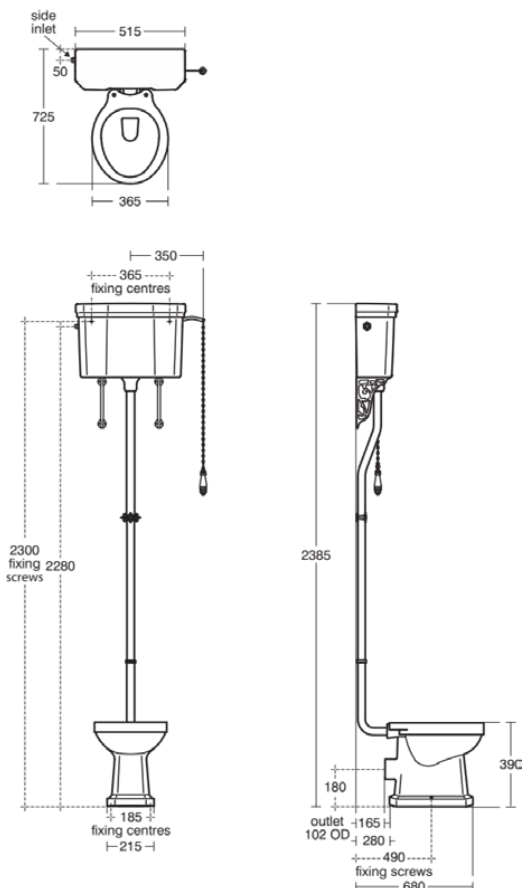

WAVERLEY CLASSIC

U470301

WAVERLEY CLASSIC | Single bowl 360x480x400 mm in white glossy finish, CL2 full flush 6 l/min, horizontal outlet | CL2

Image & drawing

General information

Product type:	Toileting
Sub product type:	Single bowl
Brand:	Ideal Standard
Suite name:	WAVERLEY CLASSIC
Designer:	Ideal Standard
Colour:	01 - White Glossy
Surface finish effect:	glossy
Height (mm):	400
Width (mm):	360
Length / Projection (mm):	480
Fixing method:	Fixing set
Net weight (kg):	17.80
EAN code:	5017830485278

United Kingdom

Ideal Standard (UK) Ltd
The Bathroom Works National Avenue
Kingston Upon Hull
HU5 4HS
☎ +44 (0)-1482 346 461
✉ +44 (0)-1482 445 886
www.idealstandard.co.uk

WAVERLEY CLASSIC

U470701

WAVERLEY CLASSIC | Toilet cistern bundle 515 mm in white glossy finish

Image & drawing

General information

Product type:	Toilet cistern bundles
Sub product type:	Toilet cistern bundle
Brand:	Ideal Standard
Suite name:	WAVERLEY CLASSIC
Colour:	01 - White Glossy
Surface finish effect:	glossy
Width (mm):	515
Net weight (kg):	32.10
EAN code:	5017830485292

Additional standards:	EN 997
-----------------------	--------

Product specifications

Adjustable flush volume:	No
Amount of handles:	0
Colour code:	01
Colour description:	white glossy
Concealed fixing:	Yes
Corner model:	No
Material (bundle):	Toilet cistern (U470401): Ceramic
Material quality (bundle):	Toilet cistern (U470401): Vitreous china
Operating method:	Lever
PVD technology:	No
Position of water supply:	Left
Smart Flush compatible:	No
SmartShine:	Yes
Surface finish effect:	glossy