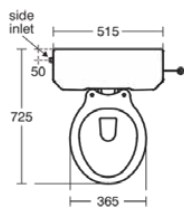

## U470301

WAVERLEY CLASSIC | Single bowl 360x480x400 mm in white glossy finish, CL2 full flush 6 l/min, horizontal outlet | CL2

### General information

Product type:	Toileting
Sub product type:	Single bowl
Brand:	Ideal Standard
Suite name:	WAVERLEY CLASSIC
Designer:	Ideal Standard
Colour:	01 - White Glossy
Surface finish effect:	glossy
Height (mm):	400
Width (mm):	360
Length / Projection (mm):	480
Fixing method:	Fixing set
Net weight (kg):	17.80
EAN code:	5017830485278