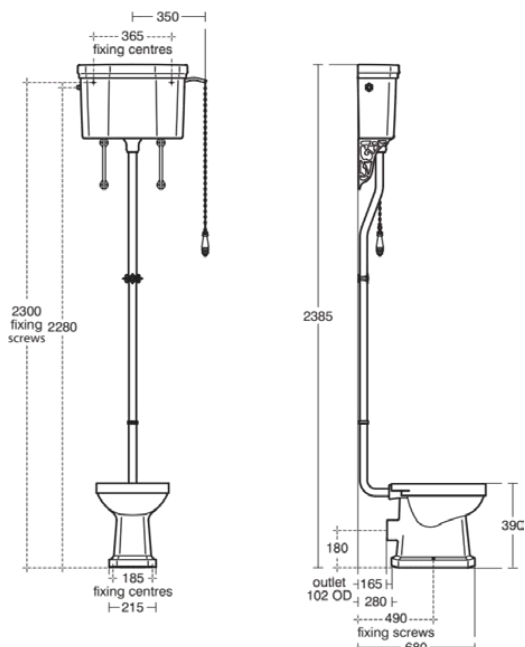

## U470301

WAVERLEY CLASSIC | Single bowl 360x480x400 mm in white glossy finish, CL2 full flush 6 l/min, horizontal outlet | CL2

### General information

Product type:	Toileting
Sub product type:	Single bowl
Brand:	Ideal Standard
Suite name:	WAVERLEY CLASSIC
Designer:	Ideal Standard
Colour:	01 - White Glossy
Surface finish effect:	glossy
Height (mm):	400
Width (mm):	360
Length / Projection (mm):	480
Fixing method:	Fixing set
Net weight (kg):	17.80
EAN code:	5017830485278