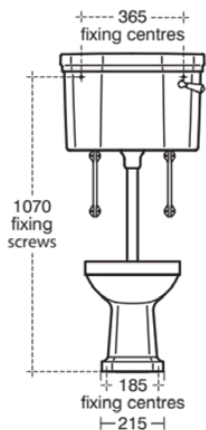

WAVERLEY CLASSIC

U471401

WAVERLEY CLASSIC | Toilet cistern bundle 515 mm in white glossy finish

Image & drawing

General information

Product type:	Toilet cistern bundles
Sub product type:	Toilet cistern bundle
Brand:	Ideal Standard
Suite name:	WAVERLEY CLASSIC
Colour:	01 - White Glossy
Surface finish effect:	glossy
Width (mm):	515
Fixing method:	Fixing set
Net weight (kg):	17.00
EAN code:	5017830485261

Included products

U471101:	WAVERLEY CLASSIC | Toilet cistern 515 mm in white glossy finish
U2376AA:	MULTI SUITES - FINISHED PRODUCTS | Flush pipe in chrome finish
S450567:	MULTI SUITES - SPARE PARTS | Inlet connector in neutral finish
E000967:	MULTI SUITES - SPARE PARTS | Bracket set in neutral finish

Downloads

- [Installation Guide](#)

Product standard & certifications

Additional standards:	EN 997

Product specifications

Adjustable flush volume:	No
Amount of handles:	0
Colour code:	01
Colour description:	white glossy
Concealed fixing:	Yes
Corner model:	No
Flushing options:	2 volumes
Full flush (l):	6
Half flush (l):	4
Material (bundle):	Toilet cistern (U471101): Ceramic
Material quality (bundle):	Toilet cistern (U471101): Vitreous china
Operating method:	Lever
PVD technology:	No
Position of water supply:	Left
Smart Flush compatible:	No
SmartShine:	Yes
Surface finish effect:	glossy
Type of actuation:	Mechanic
Fixing method:	Fixing set