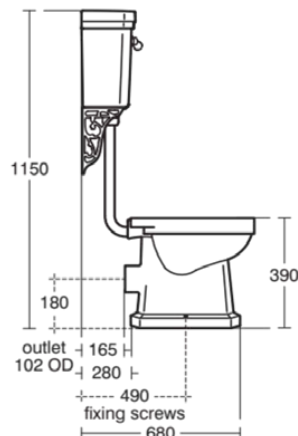

WAVERLEY CLASSIC

U471401

WAVERLEY CLASSIC | Toilet cistern bundle 515 mm in white glossy finish

Image & drawing

General information

Product type:	Toilet cistern bundles
Sub product type:	Toilet cistern bundle
Brand:	Ideal Standard
Suite name:	WAVERLEY CLASSIC
Colour:	01 - White Glossy
Surface finish effect:	glossy
Width (mm):	515
Fixing method:	Fixing set
Net weight (kg):	17.00
EAN code:	5017830485261

Included products

U471101:	WAVERLEY CLASSIC | Toilet cistern 515 mm in white glossy finish
U2376AA:	MULTI SUITES - FINISHED PRODUCTS | Flush pipe in chrome finish
S450567:	MULTI SUITES - SPARE PARTS | Inlet connector in neutral finish
E000967:	MULTI SUITES - SPARE PARTS | Bracket set in neutral finish

Downloads

- [Installation Guide](#)

Product standard & certifications

Additional standards:	EN 997

Product specifications

Adjustable flush volume:	No
Amount of handles:	0
Colour code:	01
Colour description:	white glossy
Concealed fixing:	Yes
Corner model:	No
Flushing options:	2 volumes
Full flush (l):	6
Half flush (l):	4
Material (bundle):	Toilet cistern (U471101): Ceramic
Material quality (bundle):	Toilet cistern (U471101): Vitreous china
Operating method:	Lever
PVD technology:	No
Position of water supply:	Left
Smart Flush compatible:	No
SmartShine:	Yes
Surface finish effect:	glossy
Type of actuation:	Mechanic
Fixing method:	Fixing set