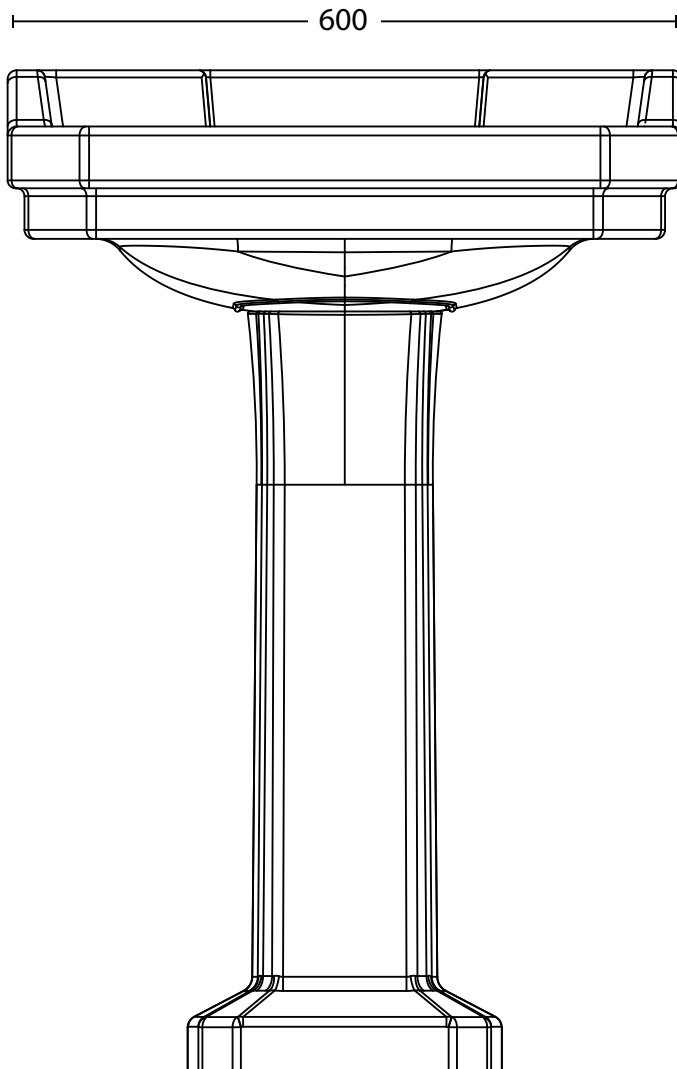

Lichfield	600 Basin Pedestal
-----------	--------------------

DRAWING NOT TO SCALE - DO NOT MEASURE FROM THIS TECH SPEC

We recommend that all products are purchased with the assistance of a specialist bathroom retailer and always installed by an experienced installer who is a member of a recognised association. All sizes quoted are nominal : items may vary by +/- 2% against the figures quoted. When planning installations where dimensions are critical, it is essential that the space allowed for the individual items is physically checked. IBC Products LTD cannot be held liable for any costs associated with items not fitting in any given area. The contents of this statement are based on information correct at the time of publication. We reserve the right to make alterations in product characteristic, fixing, packagene, operation etc. at any time without notice.