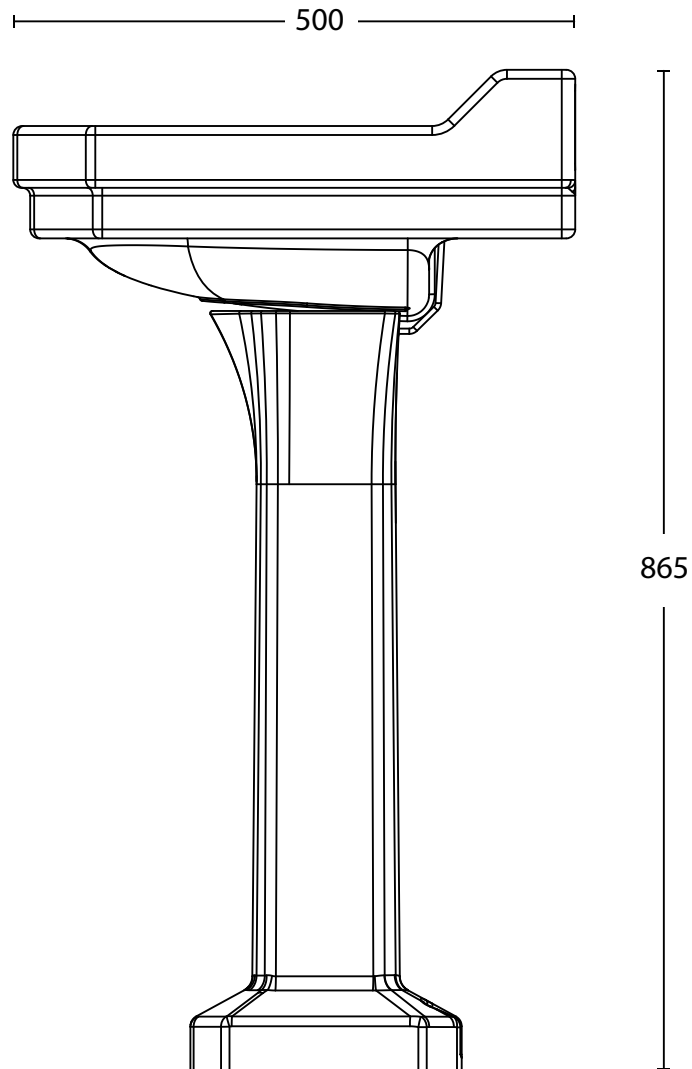

Lichfield	600 Basin Pedestal
-----------	--------------------

DRAWING NOT TO SCALE - DO NOT MEASURE FROM THIS TECH SPEC

We recommend that all products are purchased with the assistance of a specialist bathroom retailer and always installed by an experienced installer who is a member of a recognised association. All sizes quoted are nominal : items may vary by +/- 2% against the figures quoted. When planning installations where dimensions are critical, it is essential that the space allowed for the individual items is physically checked. IBC Products LTD cannot be held liable for any costs associated with items not fitting in any given area. The contents of this statement are based on information correct at the time of publication. We reserve the right to make alterations in product characteristic, fixing, packagene, operation etc. at any time without notice.