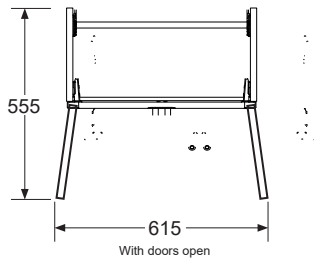

Furniture	Lichfield BTW Basin Unit
-----------	--------------------------

We recommend that all products are purchased with the assistance of a specialist bathroom retailer and always installed by an experienced installer who is a member of a recognised association. All sizes quoted are nominal : items may vary by +/- 2% against the figures quoted. When planning installations where dimensions are critical, it is essential that the space allowed for the individual items is physically checked. IBC Products LTD cannot be held liable for any costs associated with items not fitting in any given area. The contents of this statement are based on information correct at the time of publication. We reserve the right to make alterations in product characteristic, fixing, packagine, operation etc. at any time without notice.