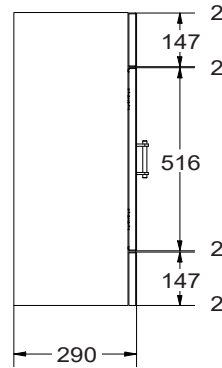

Furniture	Lichfield BTW Basin Unit
-----------	--------------------------

We recommend that all products are purchased with the assistance of a specialist bathroom retailer and always installed by an experienced installer who is a member of a recognised association. All sizes quoted are nominal : items may vary by +/- 2% against the figures quoted. When planning installations where dimensions are critical, it is essential that the space allowed for the individual items is physically checked. IBC Products LTD cannot be held liable for any costs associated with items not fitting in any given area. The contents of this statement are based on information correct at the time of publication. We reserve the right to make alterations in product characteristic, fixing, packagine, operation etc. at any time without notice.