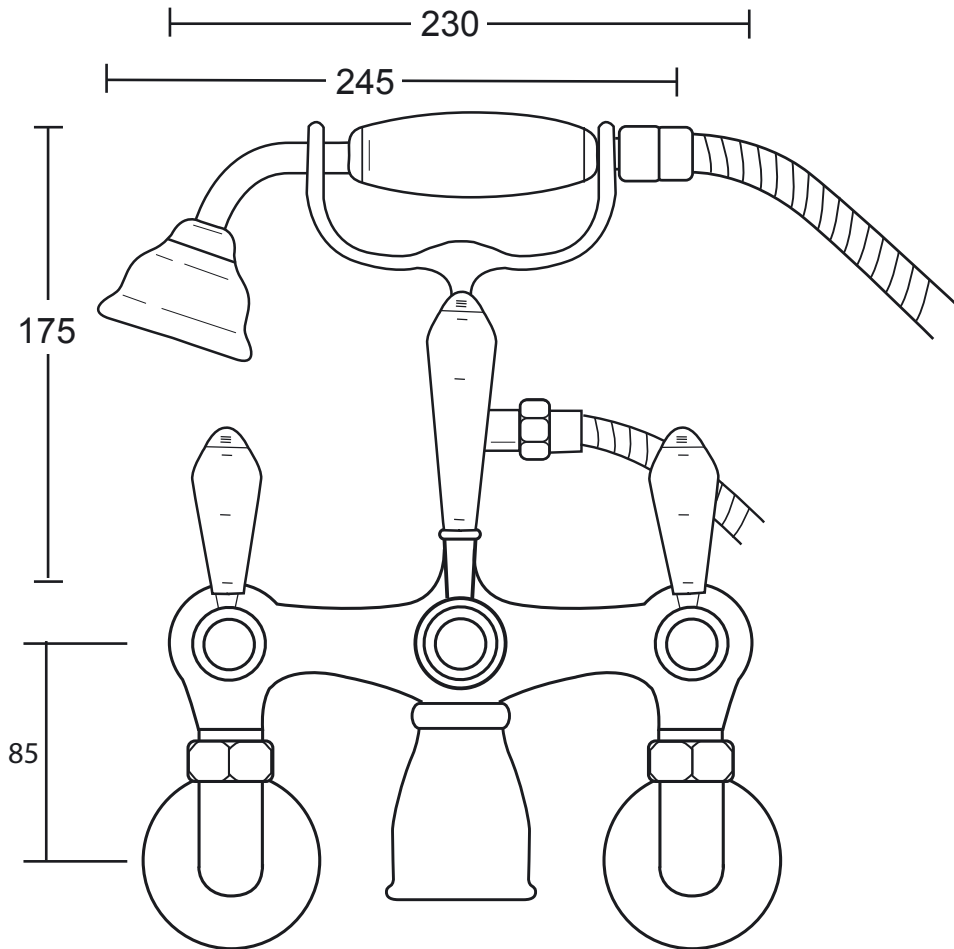

Classical Brassware Collection

Regent

Bath shower mixer wall mounted, complete with shower kit.

75 DIA
200mm from wall to centre of spout

We recommend that all products are purchased with the assistance of a specialist bathroom retailer and always installed by an experienced installer who is a member of a recognized association. All sizes quoted are nominal: items may vary by plus minus 2% against the figures quoted. When planning installations where dimensions are critical, it is essential that the space allowed for individual items is physically checked. Imperial Bathrooms cannot be held liable for any costs associated with item not fitting in any given area. The contents of this statement are based on information correct at the time of publication. We reserve the right to make alterations and changes in product characteristics, fixing, packaging, operation etc. at any time without notice.