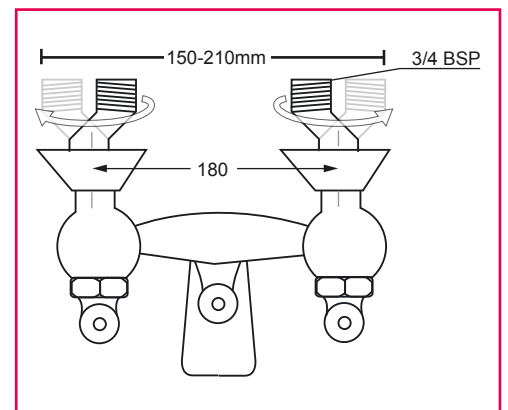

Classical Brassware Collection

Regent

Bath shower mixer wall mounted, complete with shower kit.

75 DIA
200mm from wall to centre of spout

We recommend that all products are purchased with the assistance of a specialist bathroom retailer and always installed by an experienced installer who is a member of a recognized association. All sizes quoted are nominal: items may vary by plus minus 2% against the figures quoted. When planning installations where dimensions are critical, it is essential that the space allowed for individual items is physically checked. Imperial Bathrooms cannot be held liable for any costs associated with item not fitting in any given area. The contents of this statement are based on information correct at the time of publication. We reserve the right to make alterations and changes in product characteristics, fixing, packaging, operation etc. at any time without notice.