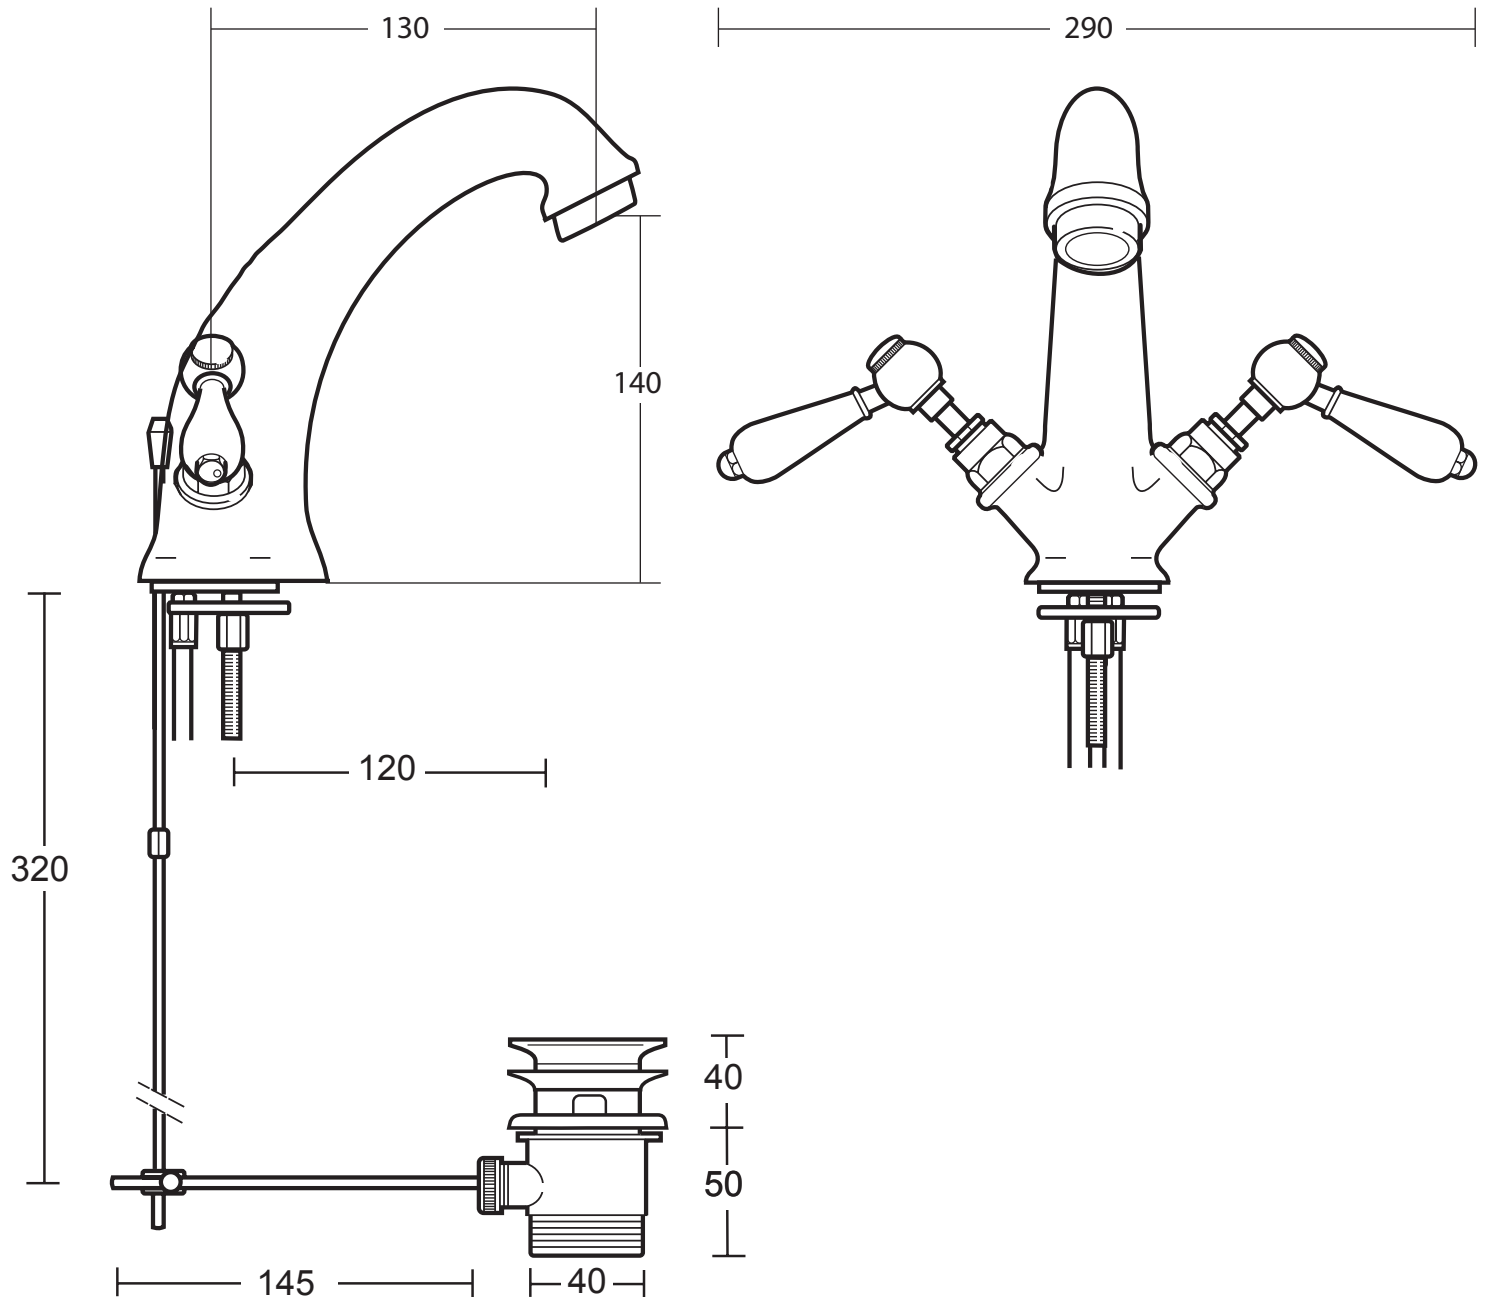

Classical Brassware Collection

Regent

Tall Mono Mixer

We recommend that all products are purchased with the assistance of a specialist bathroom retailer and always installed by an experienced installer who is a member of a recognized association. All sizes quoted are nominal: items may vary by plus or minus 2% against the figures quoted. When planning installations where dimensions are critical, it is essential that the space allowed for individual items is physically checked. Imperial Bathrooms can not be held liable for any costs associated with items not fitting in any given area. The contents of this statement are based on information correct at the time of publication. We reserve the right to make alterations and changes in product characteristics, fixing, packaging, operation etc at any time without notice.