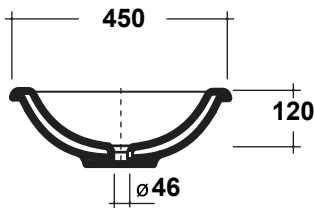

Regent Collection	Regent Counter Basin
-------------------	----------------------

*Advised measure for installation

Over top washbasin

Upon top washbasin

We recommend that all products are purchased with the assistance of a specialist bathroom retailer and always installed by an experienced installer who is a member of a recognised association. All sizes quoted are nominal : items may vary by +/- 2% against the figures quoted. When planning installations where dimensions are critical, it is essential that the space allowed for the individual items is physically checked. IBC Products LTD cannot be held liable for any costs associated with items not fitting in any given area. The contents of this statement are based on information correct at the time of publication. We reserve the right to make alterations in product characteristic, fixing, packagene, operation etc. at any time without notice.