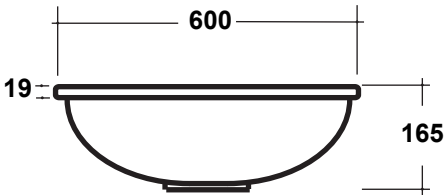

Regent Collection	Regent Counter Basin
-------------------	----------------------

*Advised measure for installation

Over top washbasin

Upon top washbasin

We recommend that all products are purchased with the assistance of a specialist bathroom retailer and always installed by an experienced installer who is a member of a recognised association. All sizes quoted are nominal : items may vary by +/- 2% against the figures quoted. When planning installations where dimensions are critical, it is essential that the space allowed for the individual items is physically checked. IBC Products LTD cannot be held liable for any costs associated with items not fitting in any given area. The contents of this statement are based on information correct at the time of publication. We reserve the right to make alterations in product characteristic, fixing, packagene, operation etc. at any time without notice.