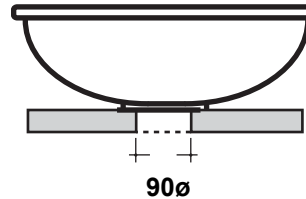

Regent Collection	Regent Counter Basin
-------------------	----------------------

*Advised measure for installation

Over top washbasin

Upon top washbasin

We recommend that all products are purchased with the assistance of a specialist bathroom retailer and always installed by an experienced installer who is a member of a recognised association. All sizes quoted are nominal : items may vary by +/- 2% against the figures quoted. When planning installations where dimensions are critical, it is essential that the space allowed for the individual items is physically checked. IBC Products LTD cannot be held liable for any costs associated with items not fitting in any given area. The contents of this statement are based on information correct at the time of publication. We reserve the right to make alterations in product characteristic, fixing, packagene, operation etc. at any time without notice.