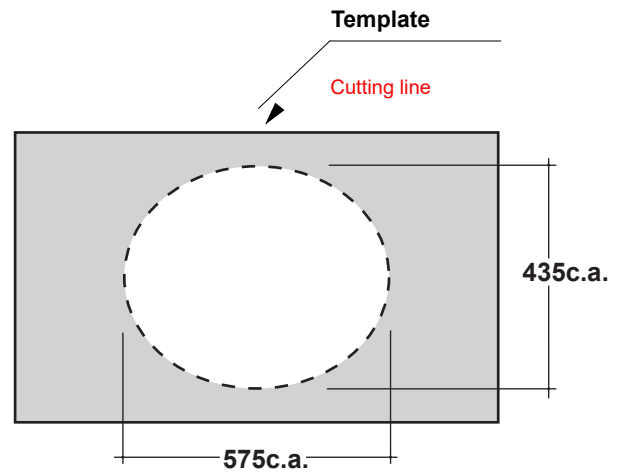

Regent Collection	Regent Counter Basin
-------------------	----------------------

*Advised measure for installation

Over top washbasin

Upon top washbasin

We recommend that all products are purchased with the assistance of a specialist bathroom retailer and always installed by an experienced installer who is a member of a recognised association. All sizes quoted are nominal : items may vary by +/- 2% against the figures quoted. When planning installations where dimensions are critical, it is essential that the space allowed for the individual items is physically checked. IBC Products LTD cannot be held liable for any costs associated with items not fitting in any given area. The contents of this statement are based on information correct at the time of publication. We reserve the right to make alterations in product characteristic, fixing, packagene, operation etc. at any time without notice.