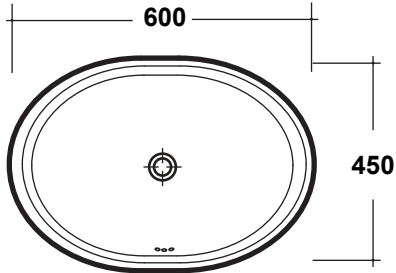

Regent Collection	Regent Counter Basin
-------------------	----------------------

*Advised measure for installation

Over top washbasin

Upon top washbasin

We recommend that all products are purchased with the assistance of a specialist bathroom retailer and always installed by an experienced installer who is a member of a recognised association. All sizes quoted are nominal : items may vary by +/- 2% against the figures quoted. When planning installations where dimensions are critical, it is essential that the space allowed for the individual items is physically checked. IBC Products LTD cannot be held liable for any costs associated with items not fitting in any given area. The contents of this statement are based on information correct at the time of publication. We reserve the right to make alterations in product characteristic, fixing, packagene, operation etc. at any time without notice.