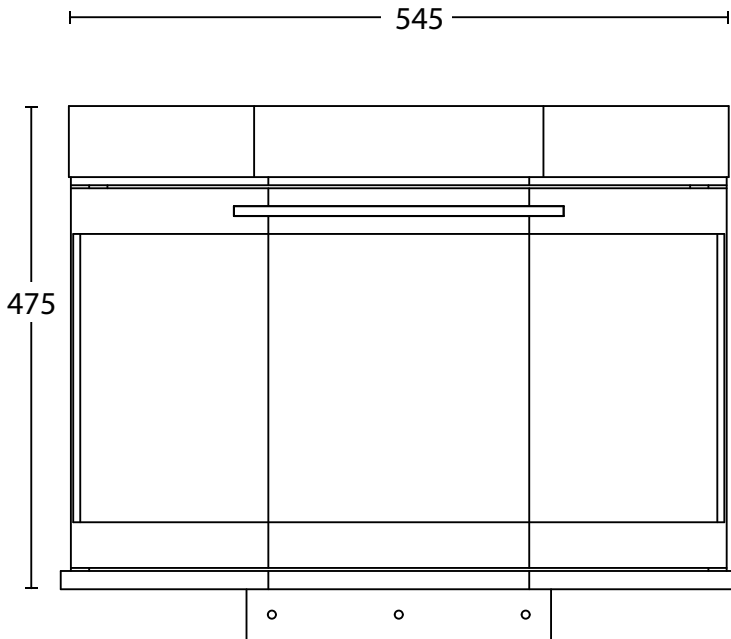

Furniture	
Furniture	Carlyon 2 Drawer Unit

We recommend that all products are purchased with the assistance of a specialist bathroom retailer and always installed by an experienced installer who is a member of a recognised association. All sizes quoted are nominal : items may vary by +/- 2% against the figures quoted. When planning installations where dimensions are critical, it is essential that the space allowed for the individual items is physically checked. IBC Products LTD cannot be held liable for any costs associated with items not fitting in any given area. The contents of this statement are based on information correct at the time of publication. We reserve the right to make alterations in product characteristic, fixing, packagene, operation etc. at any time without notice.